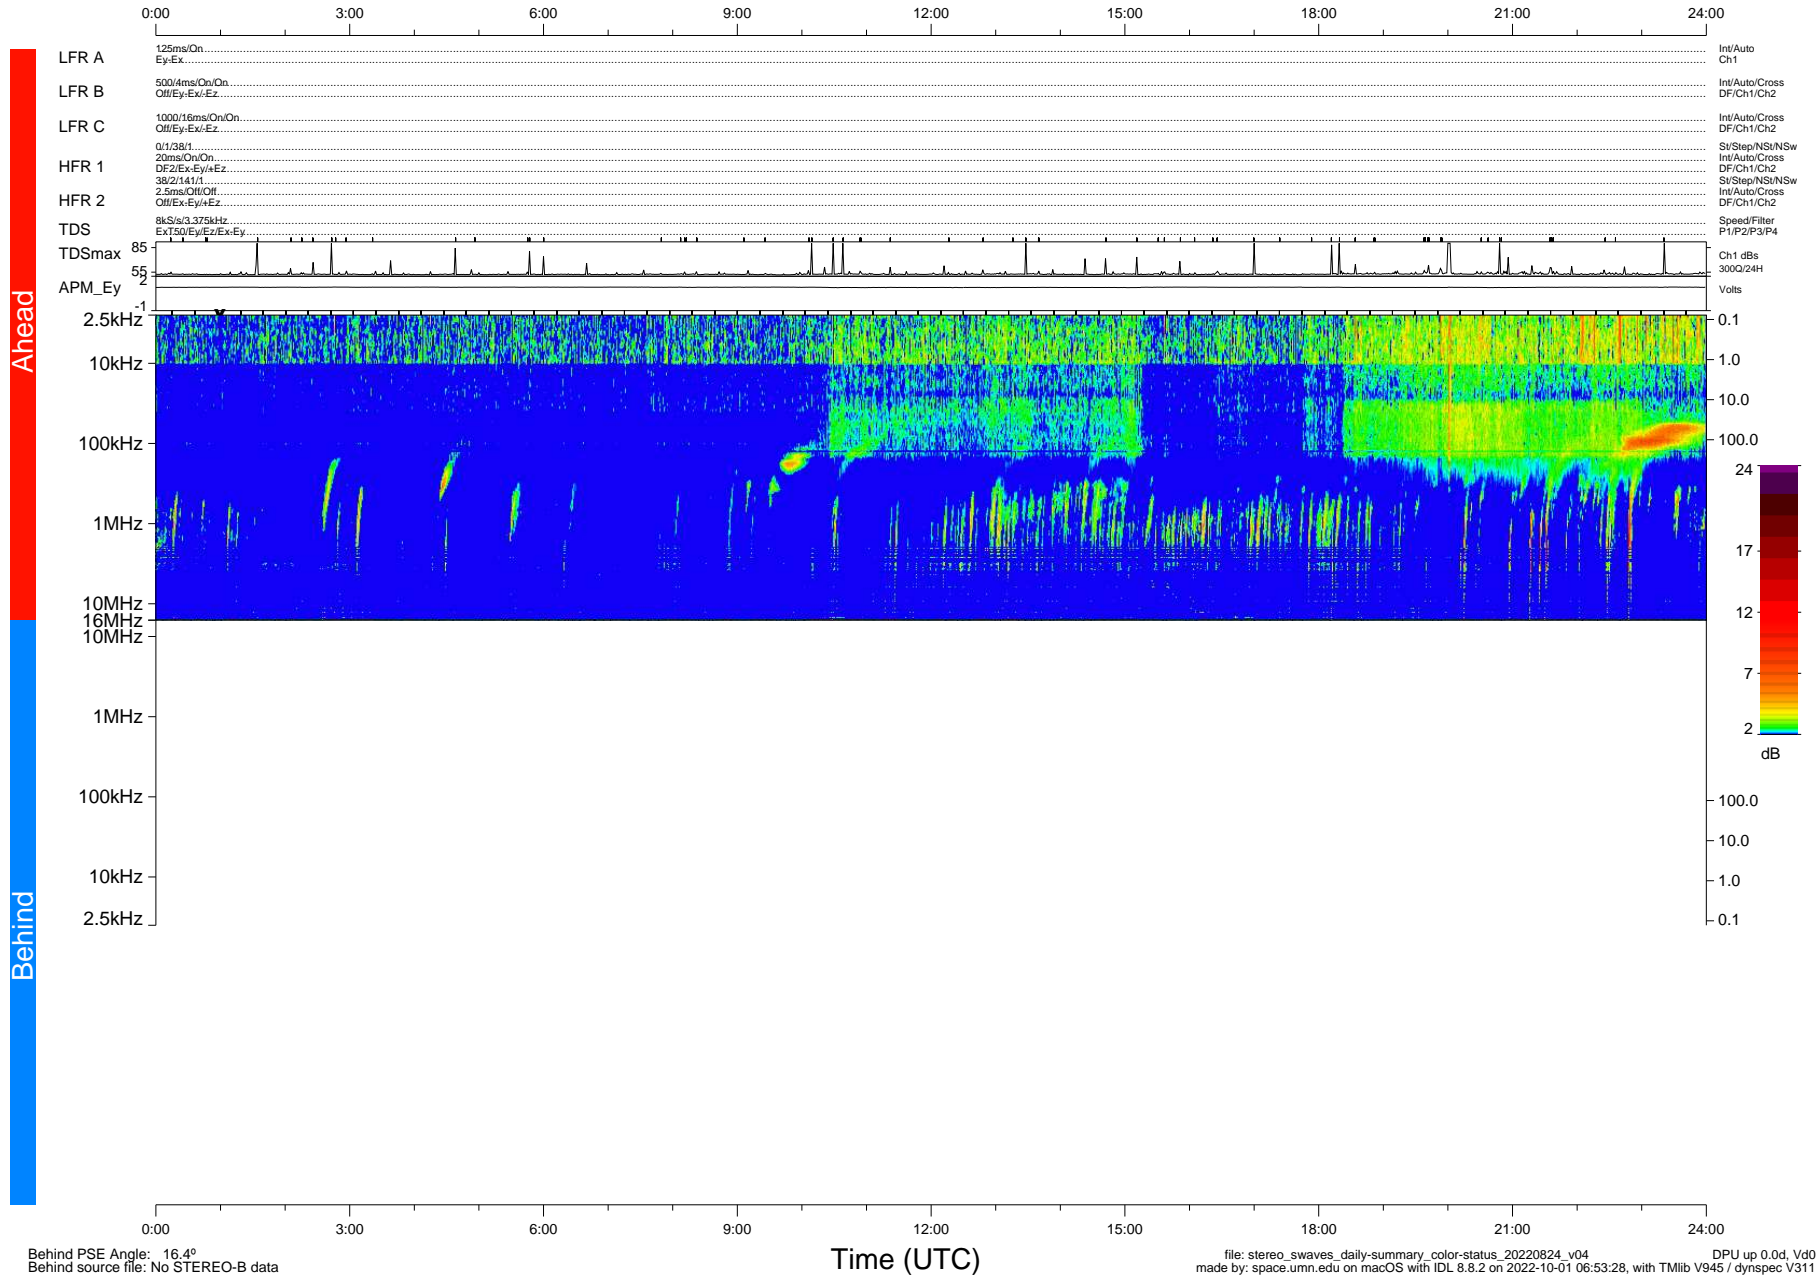

STEREO/WAVES Daily Summary - 24-Aug-2022 (DOY 236)

Ahead source file: swaves_ahead_2022_236_1_05.fin (Recovery: 100.0% HK, 96% Pkts)
 Ahead PSE Angle: -20.7°

DPU up 2604.9d, V412d40

Behind PSE Angle: 16.4°
 Behind source file: No STEREO-B data

file: stereo_swaves_daily-summary_color-status_20220824_v04
 made by: space.umn.edu on macOS with IDL 8.8.2 on 2022-10-01 06:53:28, with Tlib V945 / dynspec V311
 DPU up 0.0d, Vd0