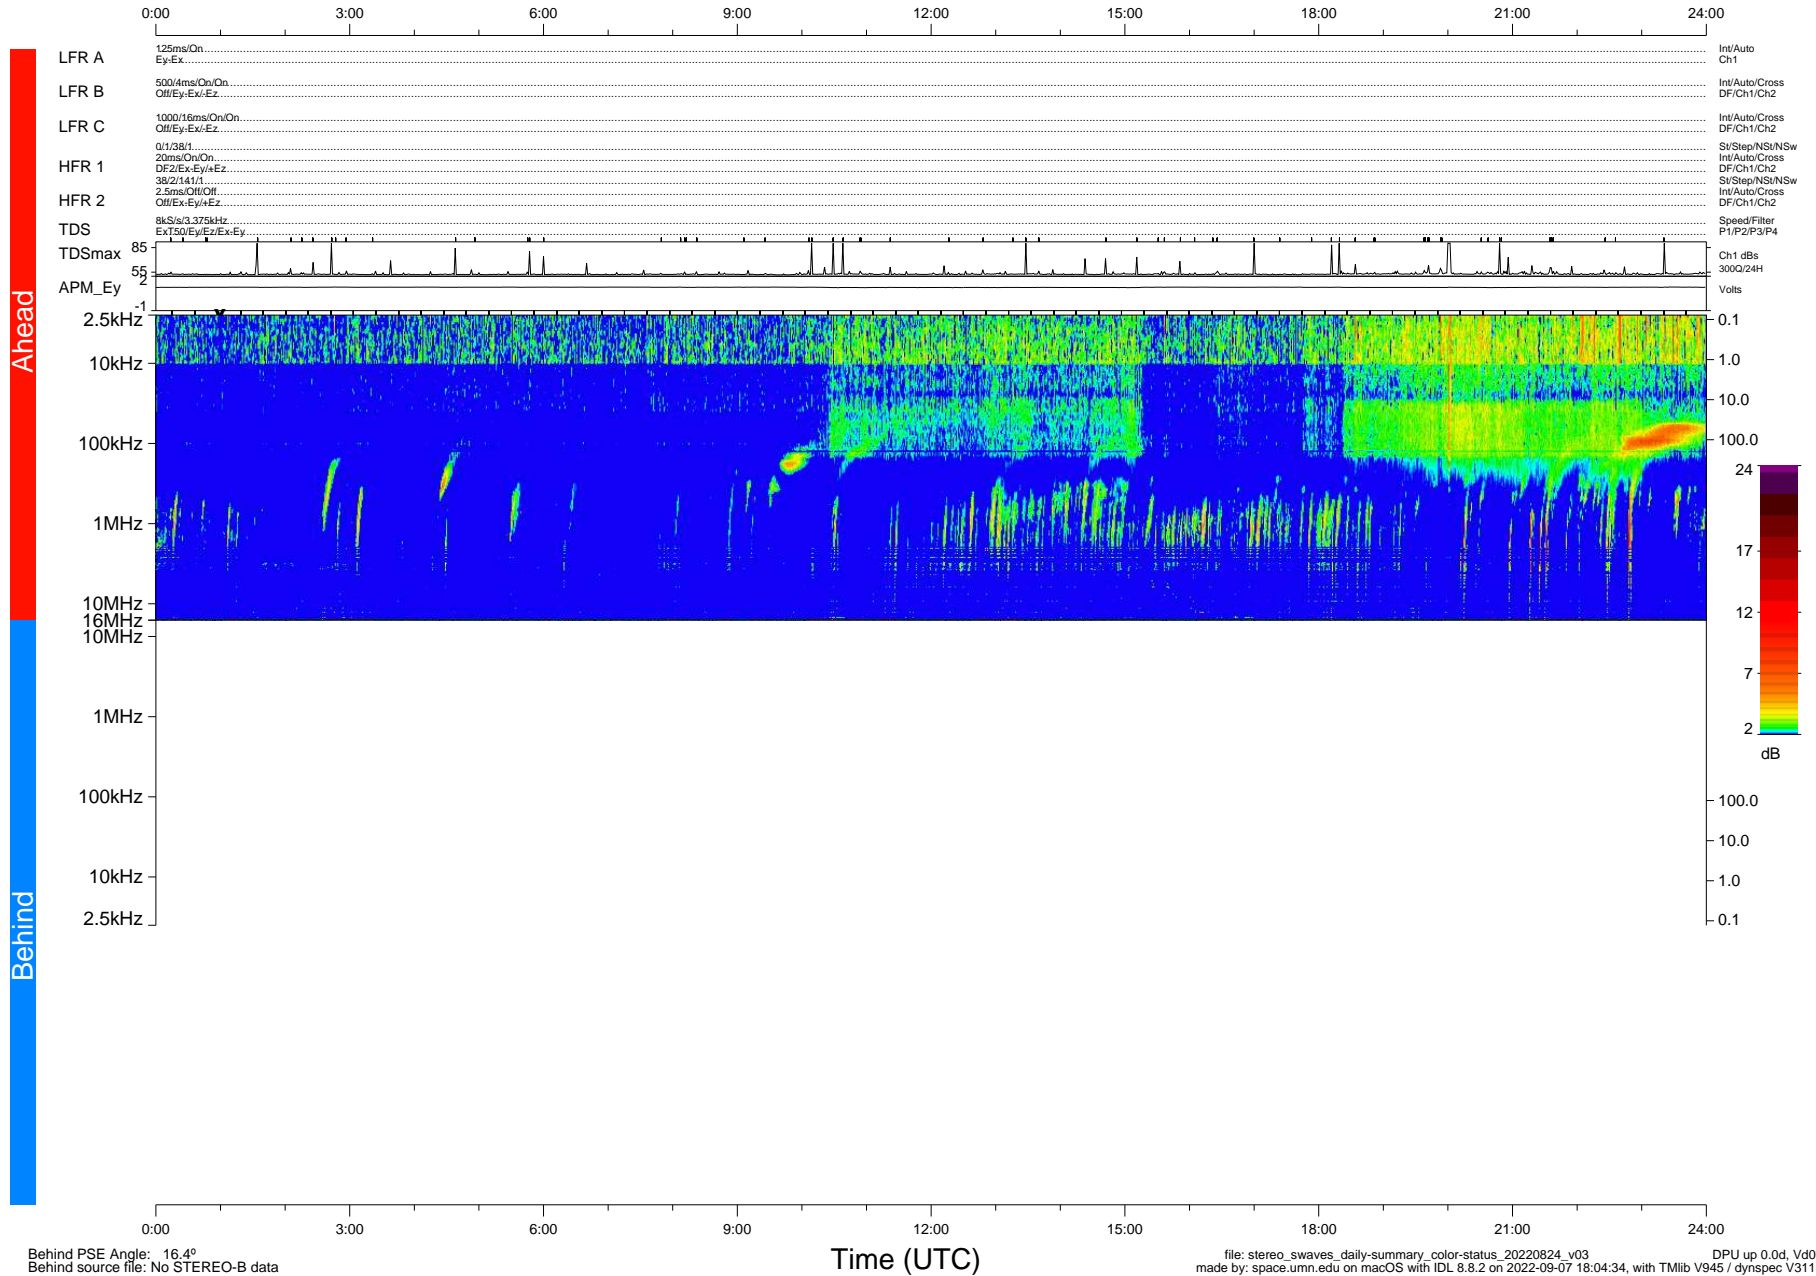

STEREO/WAVES Daily Summary - 24-Aug-2022 (DOY 236)

Ahead source file: swaves_ahead_2022_236_1_04.ptp (Recovery: 100.0% HK, 96% Pkts)
 Ahead PSE Angle: -20.7°

DPU up 2604.9d, V412d40

Behind PSE Angle: 16.4°
 Behind source file: No STEREO-B data

file: stereo_swaves_daily-summary_color-status_20220824_v03
 made by: space.umn.edu on macOS with IDL 8.8.2 on 2022-09-07 18:04:34, with Tlib V945 / dynspec V311
 DPU up 0.0d, Vd0