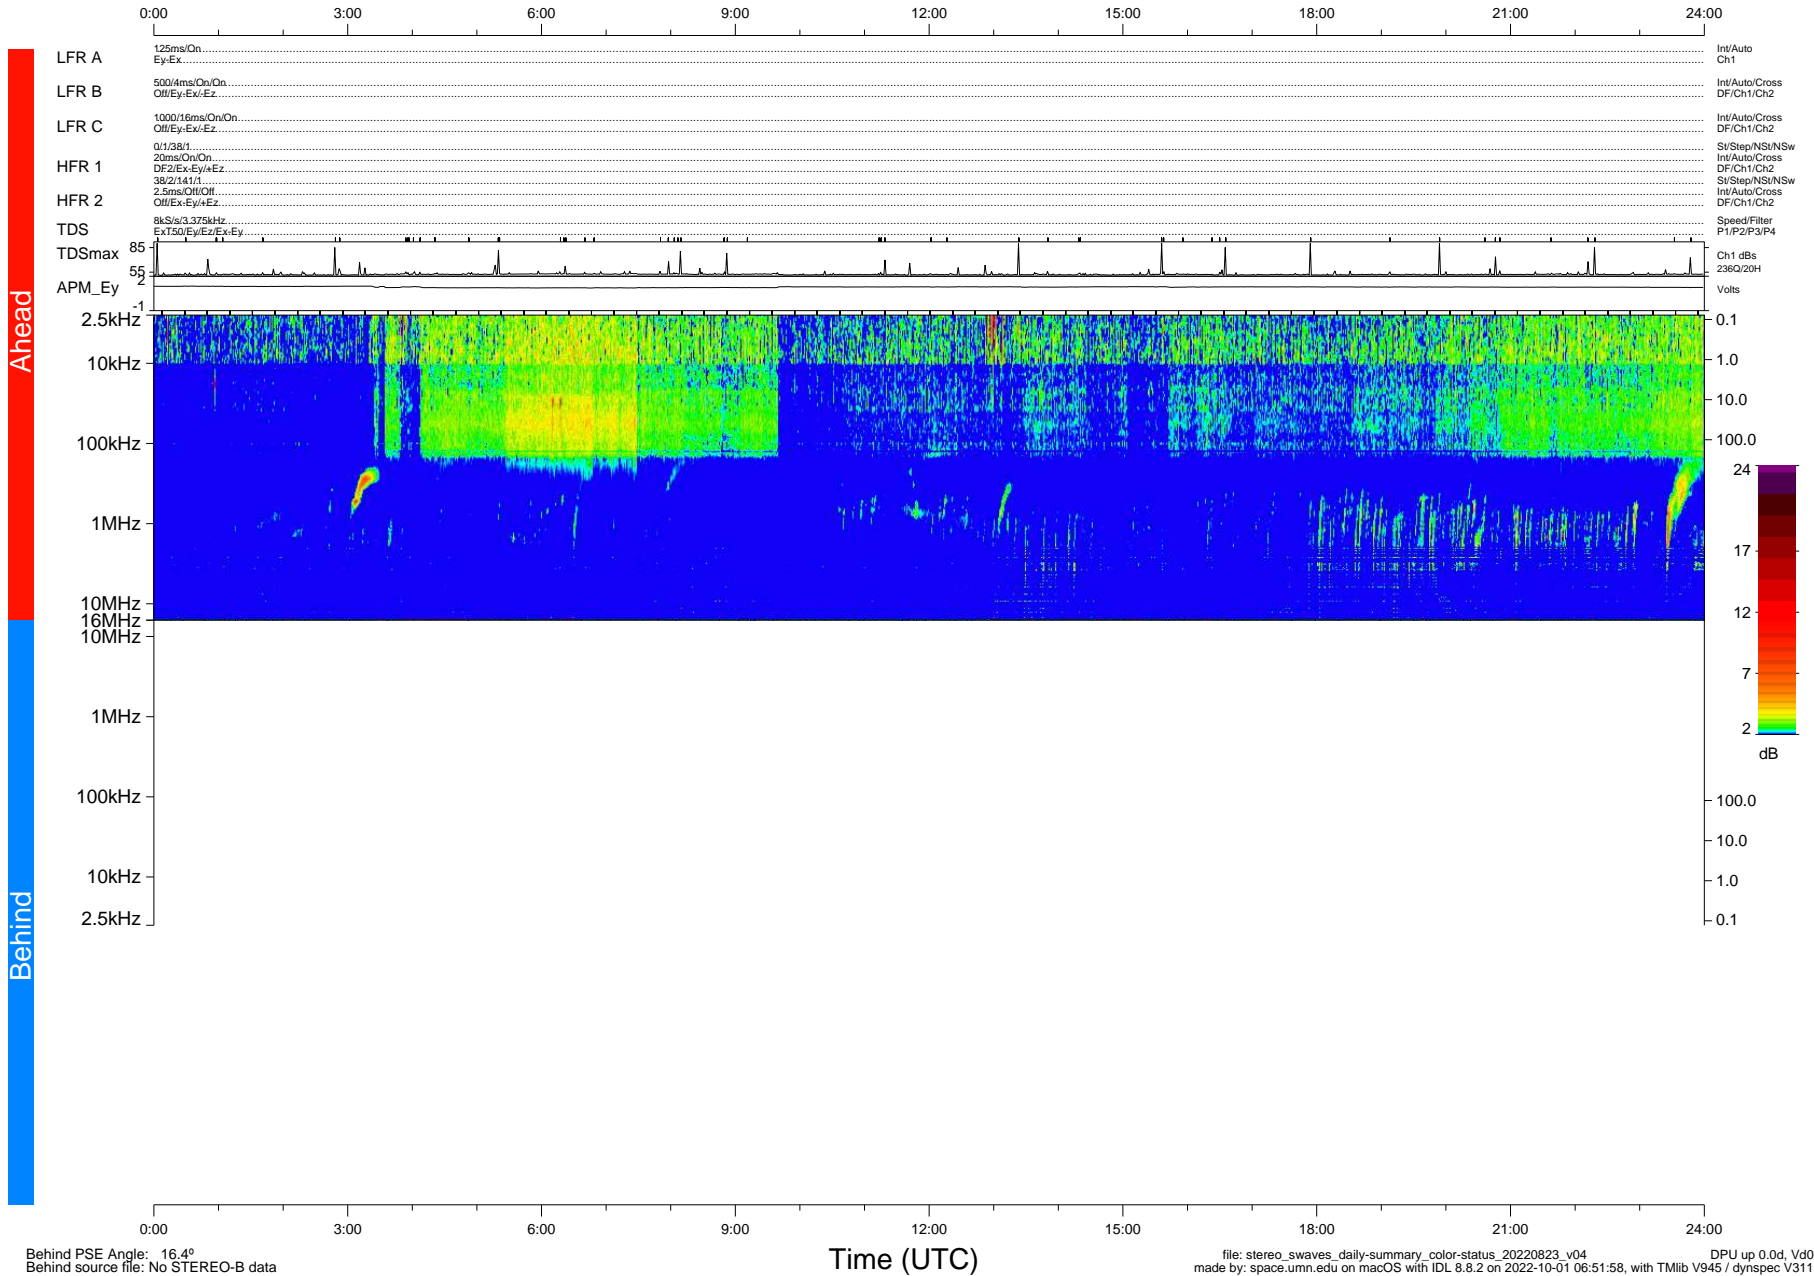

STEREO/WAVES Daily Summary - 23-Aug-2022 (DOY 235)

Ahead source file: swaves_ahead_2022_235_1_05.fin (Recovery: 100.0% HK, 86% PKts)
 Ahead PSE Angle: -20.8°

DPU up 2603.9d, V412d40

Behind PSE Angle: 16.4°
 Behind source file: No STEREO-B data

Time (UTC)

file: stereo_swaves_daily-summary_color-status_20220823_v04
 made by: space.umn.edu on macOS with IDL 8.8.2 on 2022-10-01 06:51:58, with Tlib V945 / dynspec V311
 DPU up 0.0d, Vd0