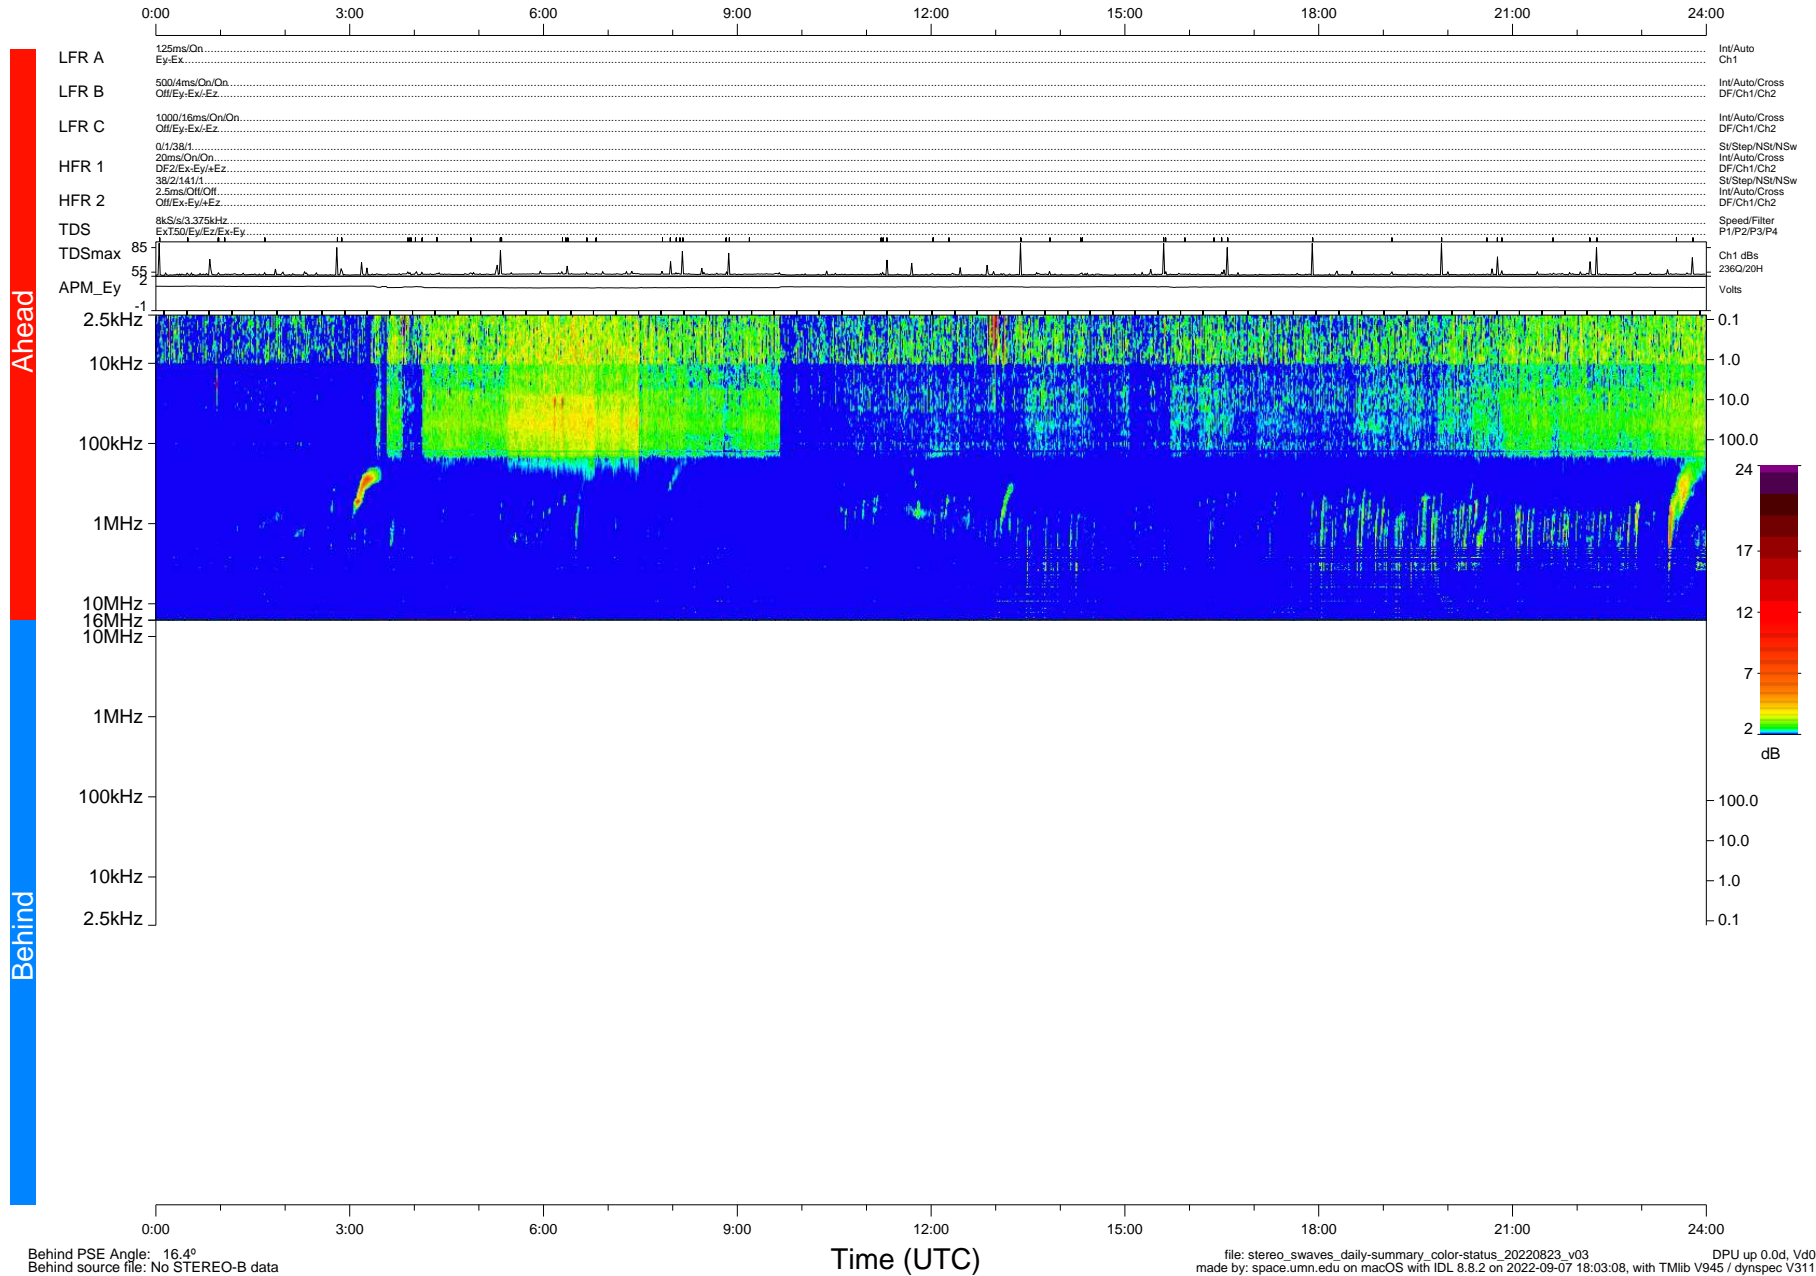

STEREO/WAVES Daily Summary - 23-Aug-2022 (DOY 235)

Ahead source file: swaves_ahead_2022_235_1_04.ptp (Recovery: 100.0% HK, 86% Pkts)
 Ahead PSE Angle: -20.8°

DPU up 2603.9d, V412d40

Behind PSE Angle: 16.4°
 Behind source file: No STEREO-B data

file: stereo_swaves_daily-summary_color-status_20220823_v03
 made by: space.umn.edu on macOS with IDL 8.8.2 on 2022-09-07 18:03:08, with Tlib V945 / dynspec V311
 DPU up 0.0d, Vd0