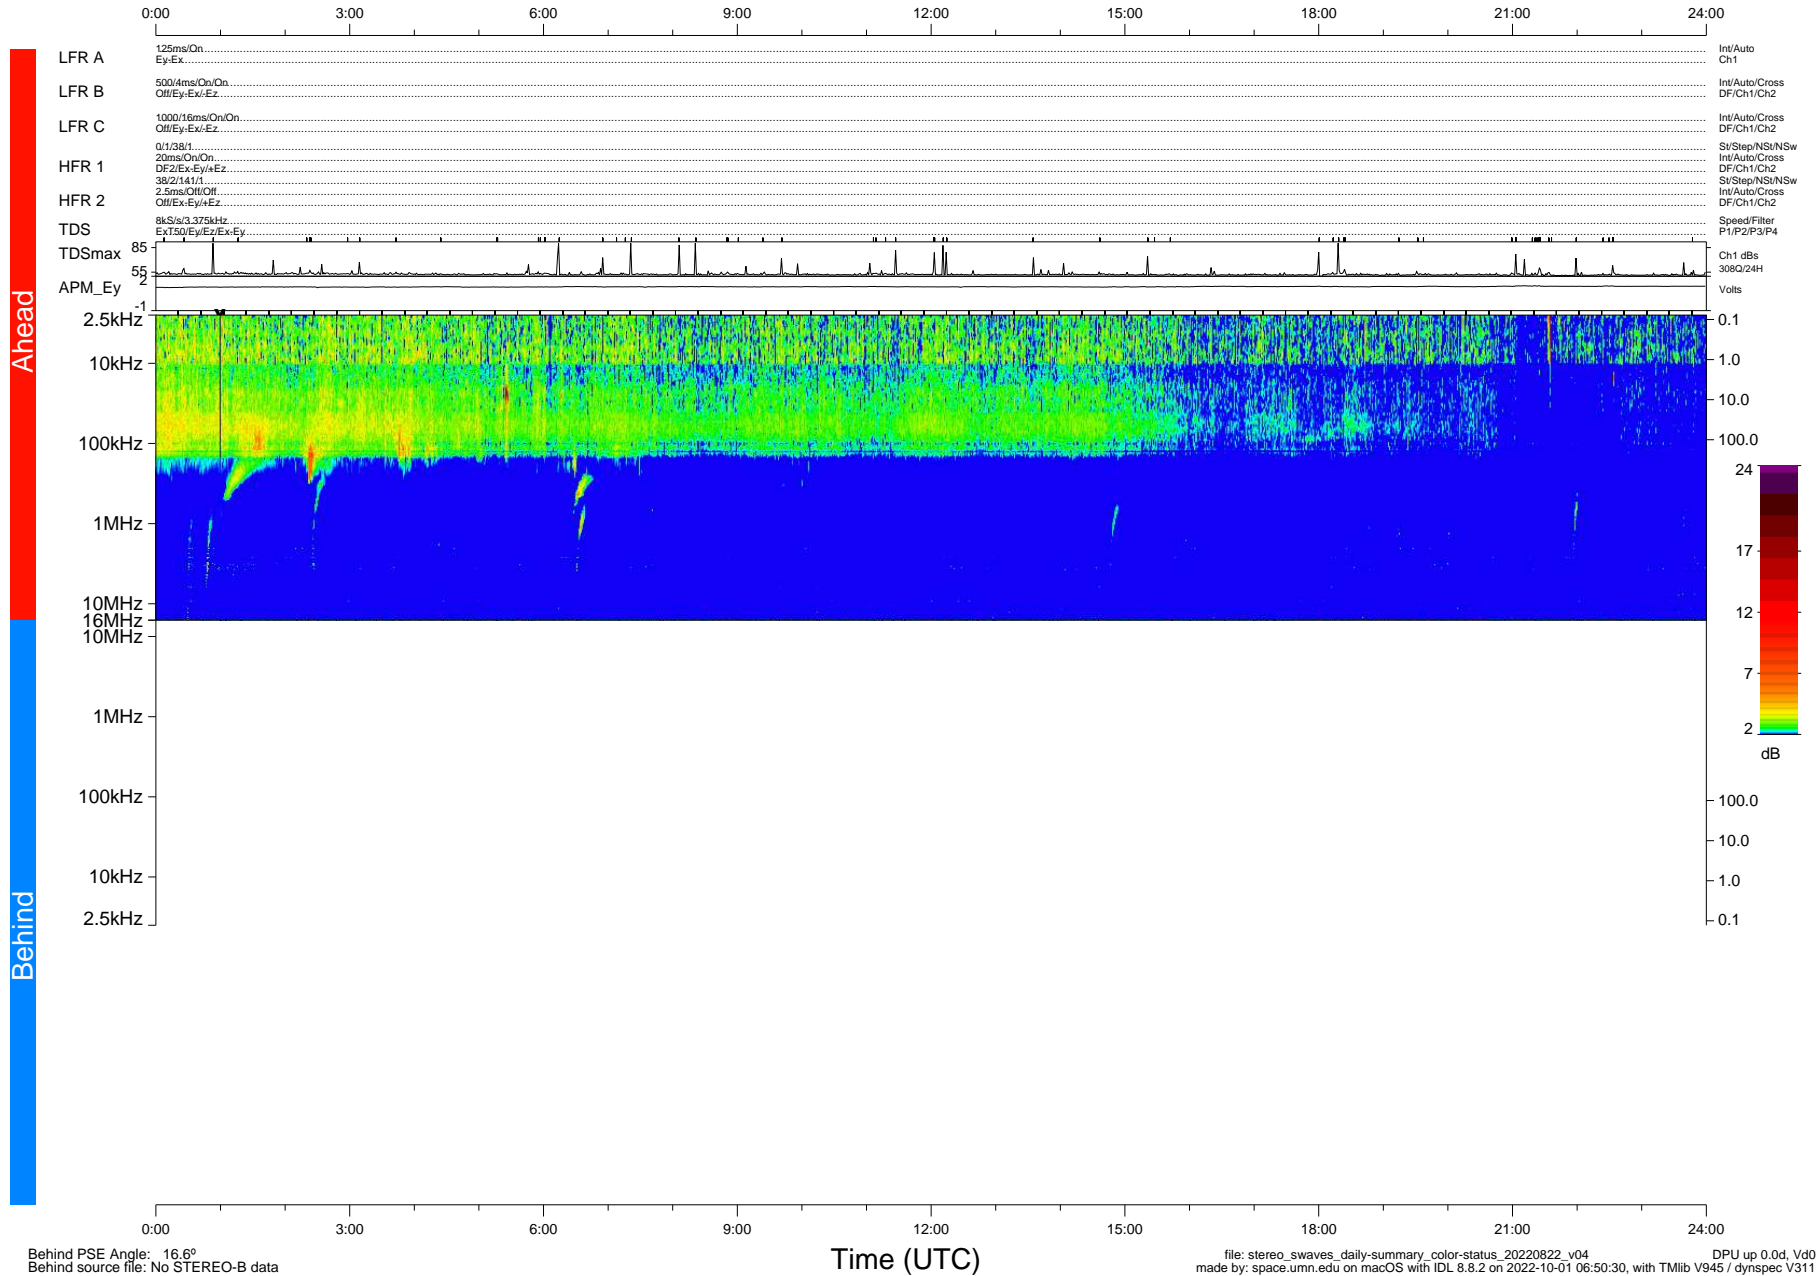

STEREO/WAVES Daily Summary - 22-Aug-2022 (DOY 234)

Ahead source file: swaves_ahead_2022_234_1_05.fin (Recovery: 100.0% HK, 97% PKts)
 Ahead PSE Angle: -20.9°

DPU up 2602.9d, V412d40

Behind PSE Angle: 16.6°
 Behind source file: No STEREO-B data

Time (UTC)

file: stereo_swaves_daily-summary_color-status_20220822_v04
 made by: space.umn.edu on macOS with IDL 8.8.2 on 2022-10-01 06:50:30, with Tlib V945 / dynspec V311
 DPU up 0.0d, Vd0