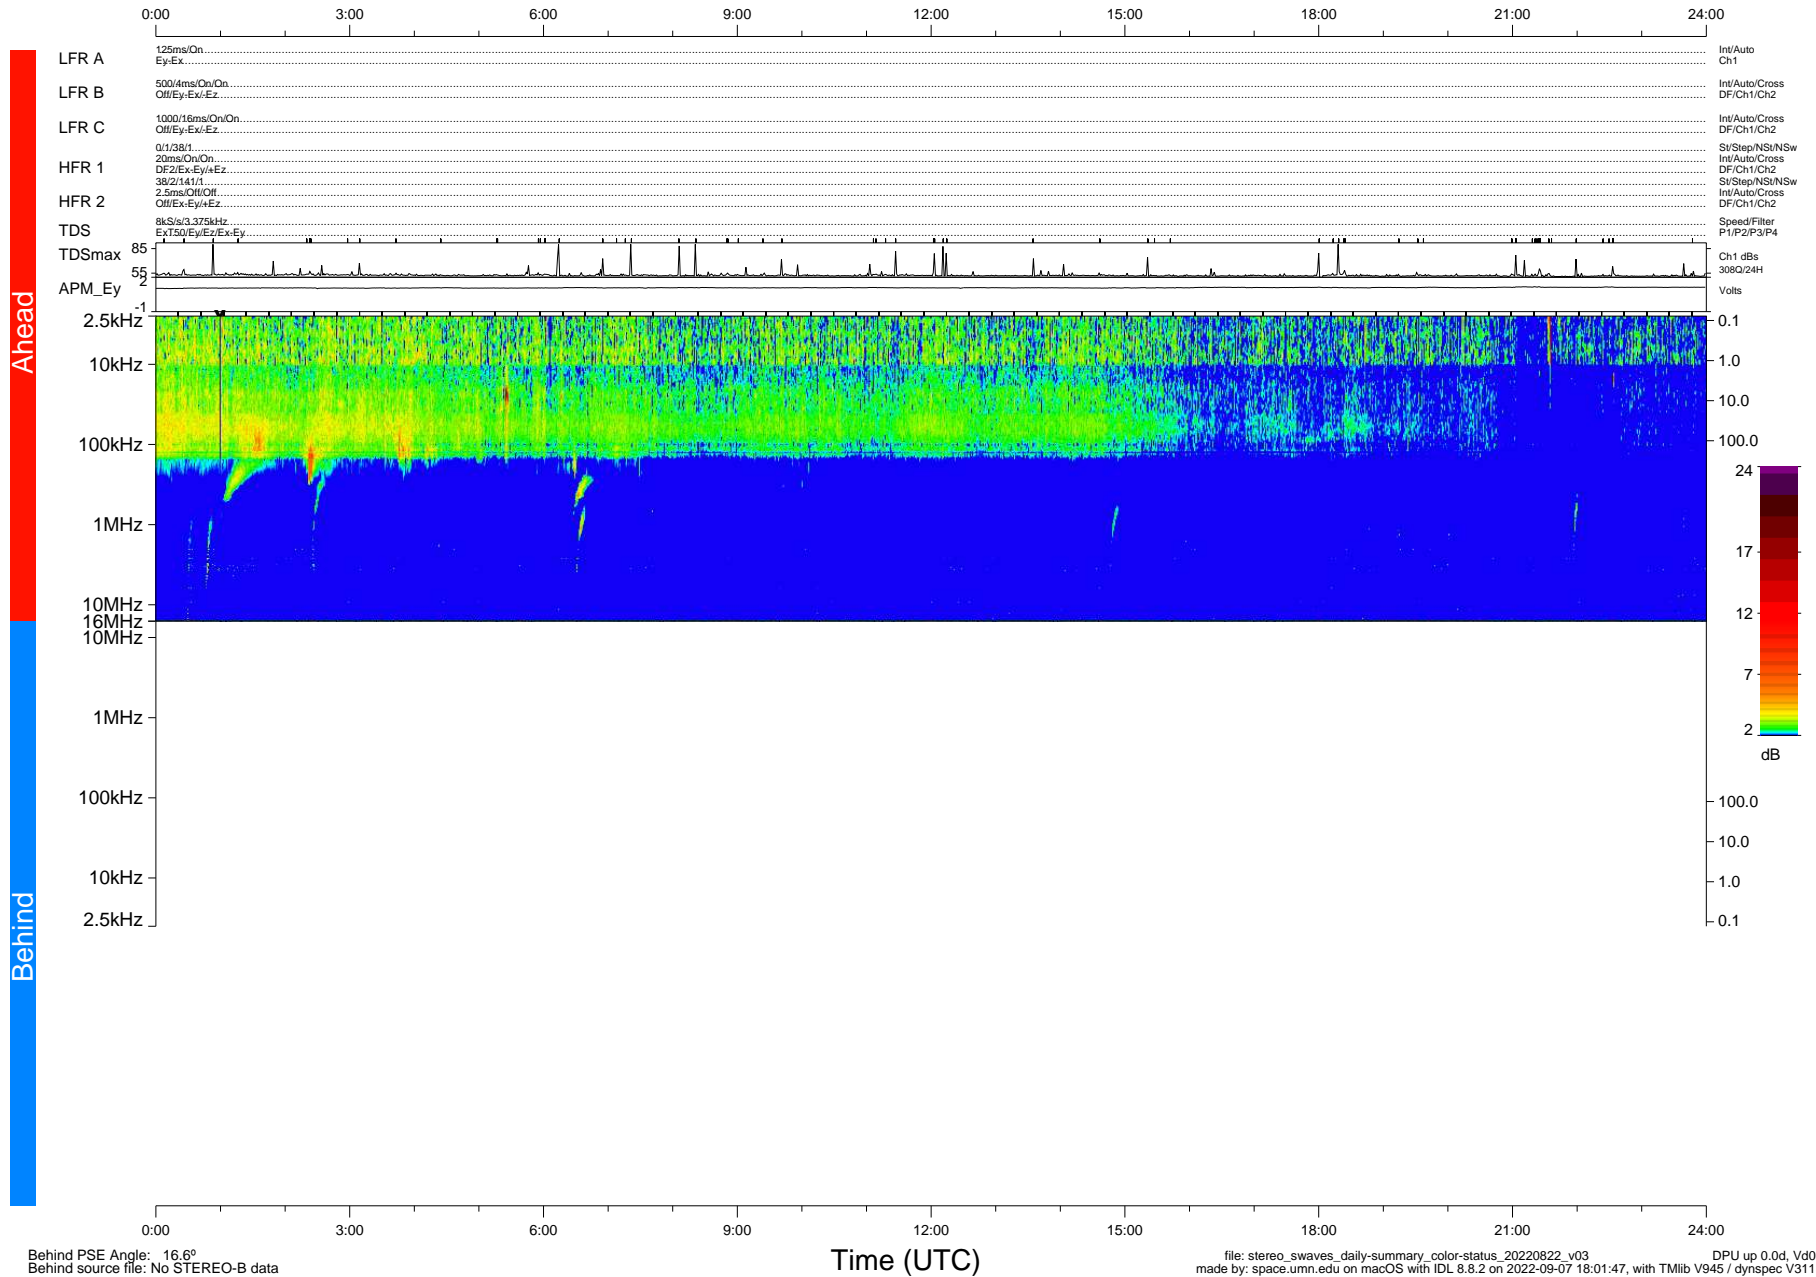

STEREO/WAVES Daily Summary - 22-Aug-2022 (DOY 234)

Ahead source file: swaves_ahead_2022_234_1_04.ptp (Recovery: 100.0% HK, 97% Pkts)
 Ahead PSE Angle: -20.9°

DPU up 2602.9d, V412d40

Behind PSE Angle: 16.6°
 Behind source file: No STEREO-B data

file: stereo_swaves_daily-summary_color-status_20220822_v03
 made by: space.umn.edu on macOS with IDL 8.8.2 on 2022-09-07 18:01:47, with Tlib V945 / dynspec V311
 DPU up 0.0d, Vd0