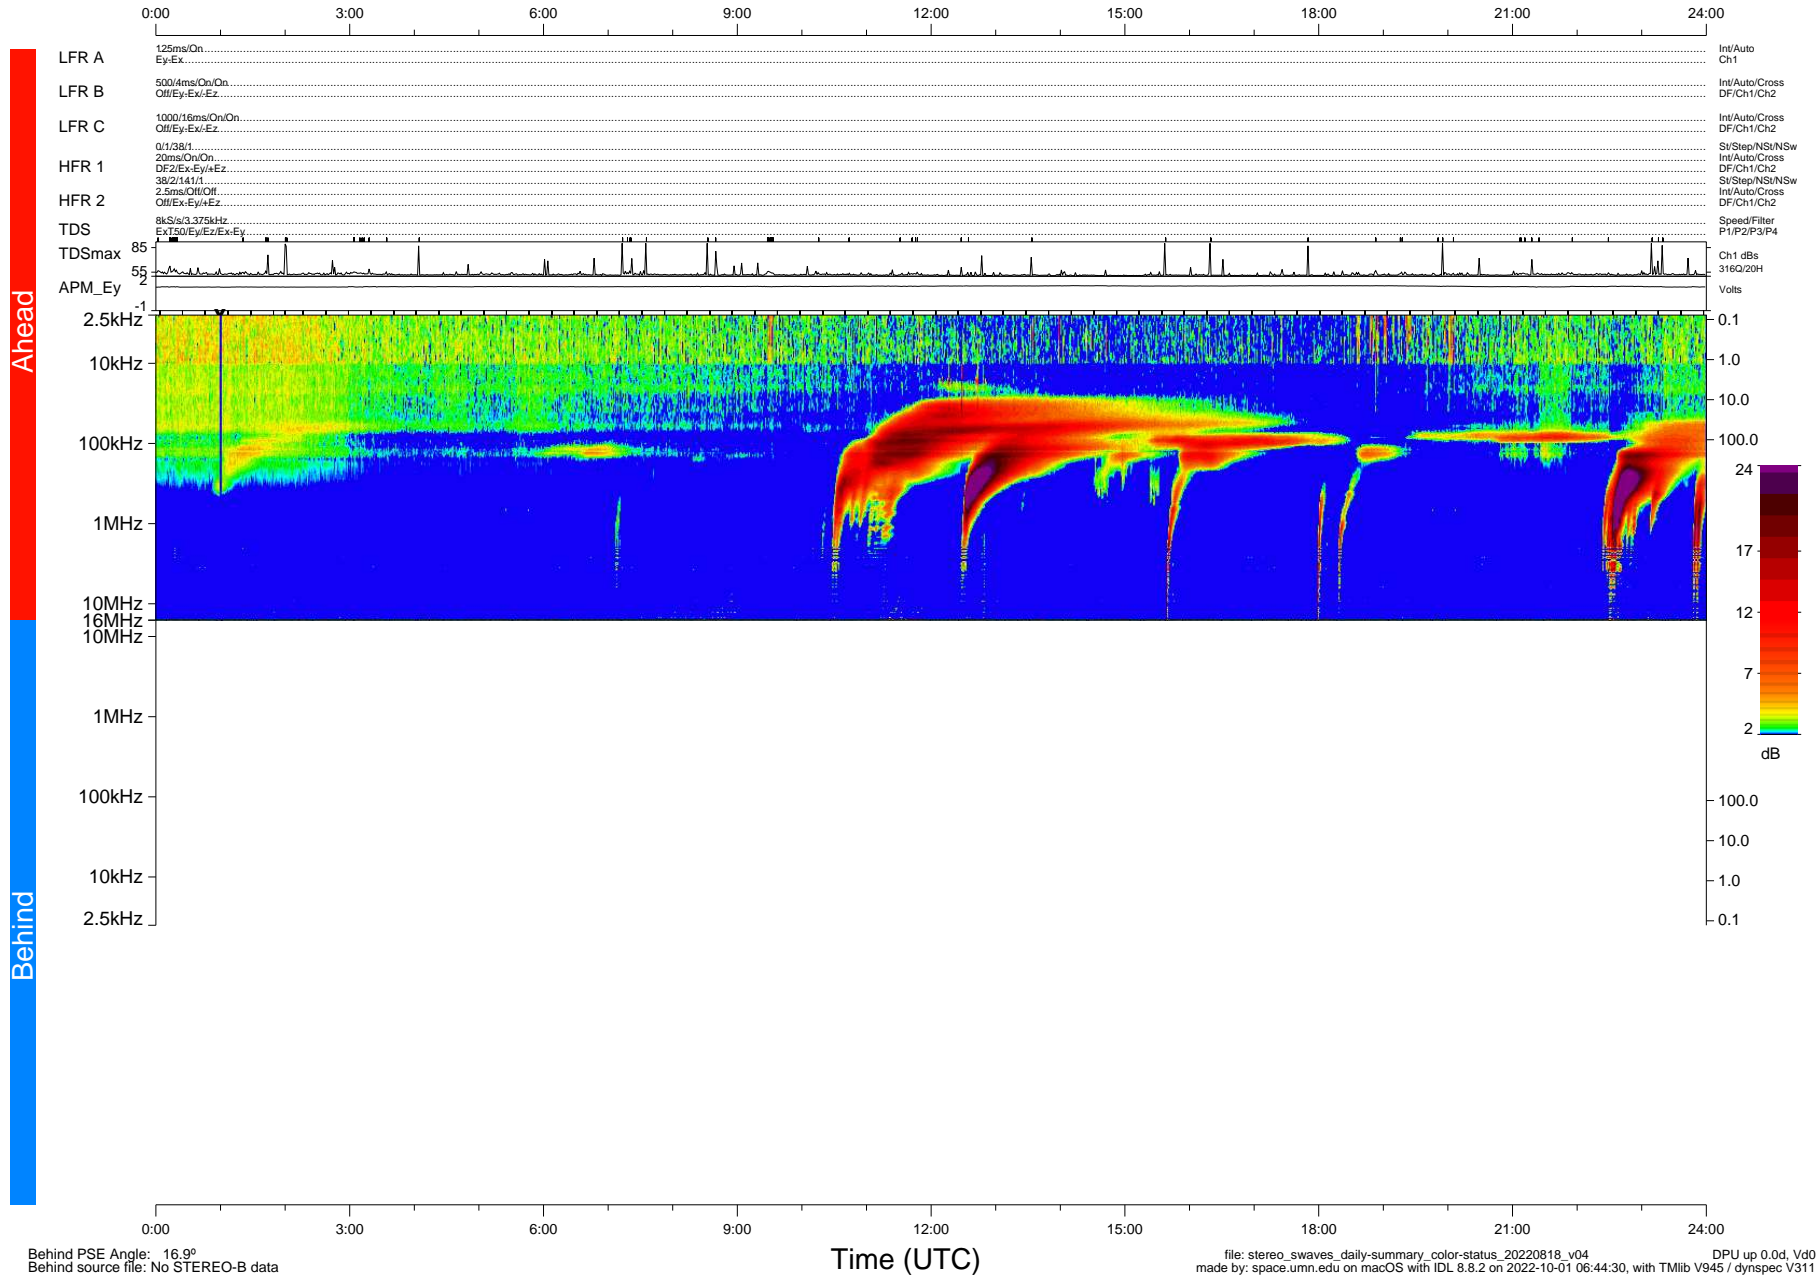

STEREO/WAVES Daily Summary - 18-Aug-2022 (DOY 230)

Ahead source file: swaves_ahead_2022_230_1_05.fin (Recovery: 100.0% HK, 98% Pkts)
 Ahead PSE Angle: -21.3°

DPU up 2598.9d, V412d40

Behind PSE Angle: 16.9°
 Behind source file: No STEREO-B data

file: stereo_swaves_daily-summary_color-status_20220818_v04 DPU up 0.0d, Vd0
 made by: space.umn.edu on macOS with IDL 8.8.2 on 2022-10-01 06:44:30, with Tlib V945 / dynspec V311