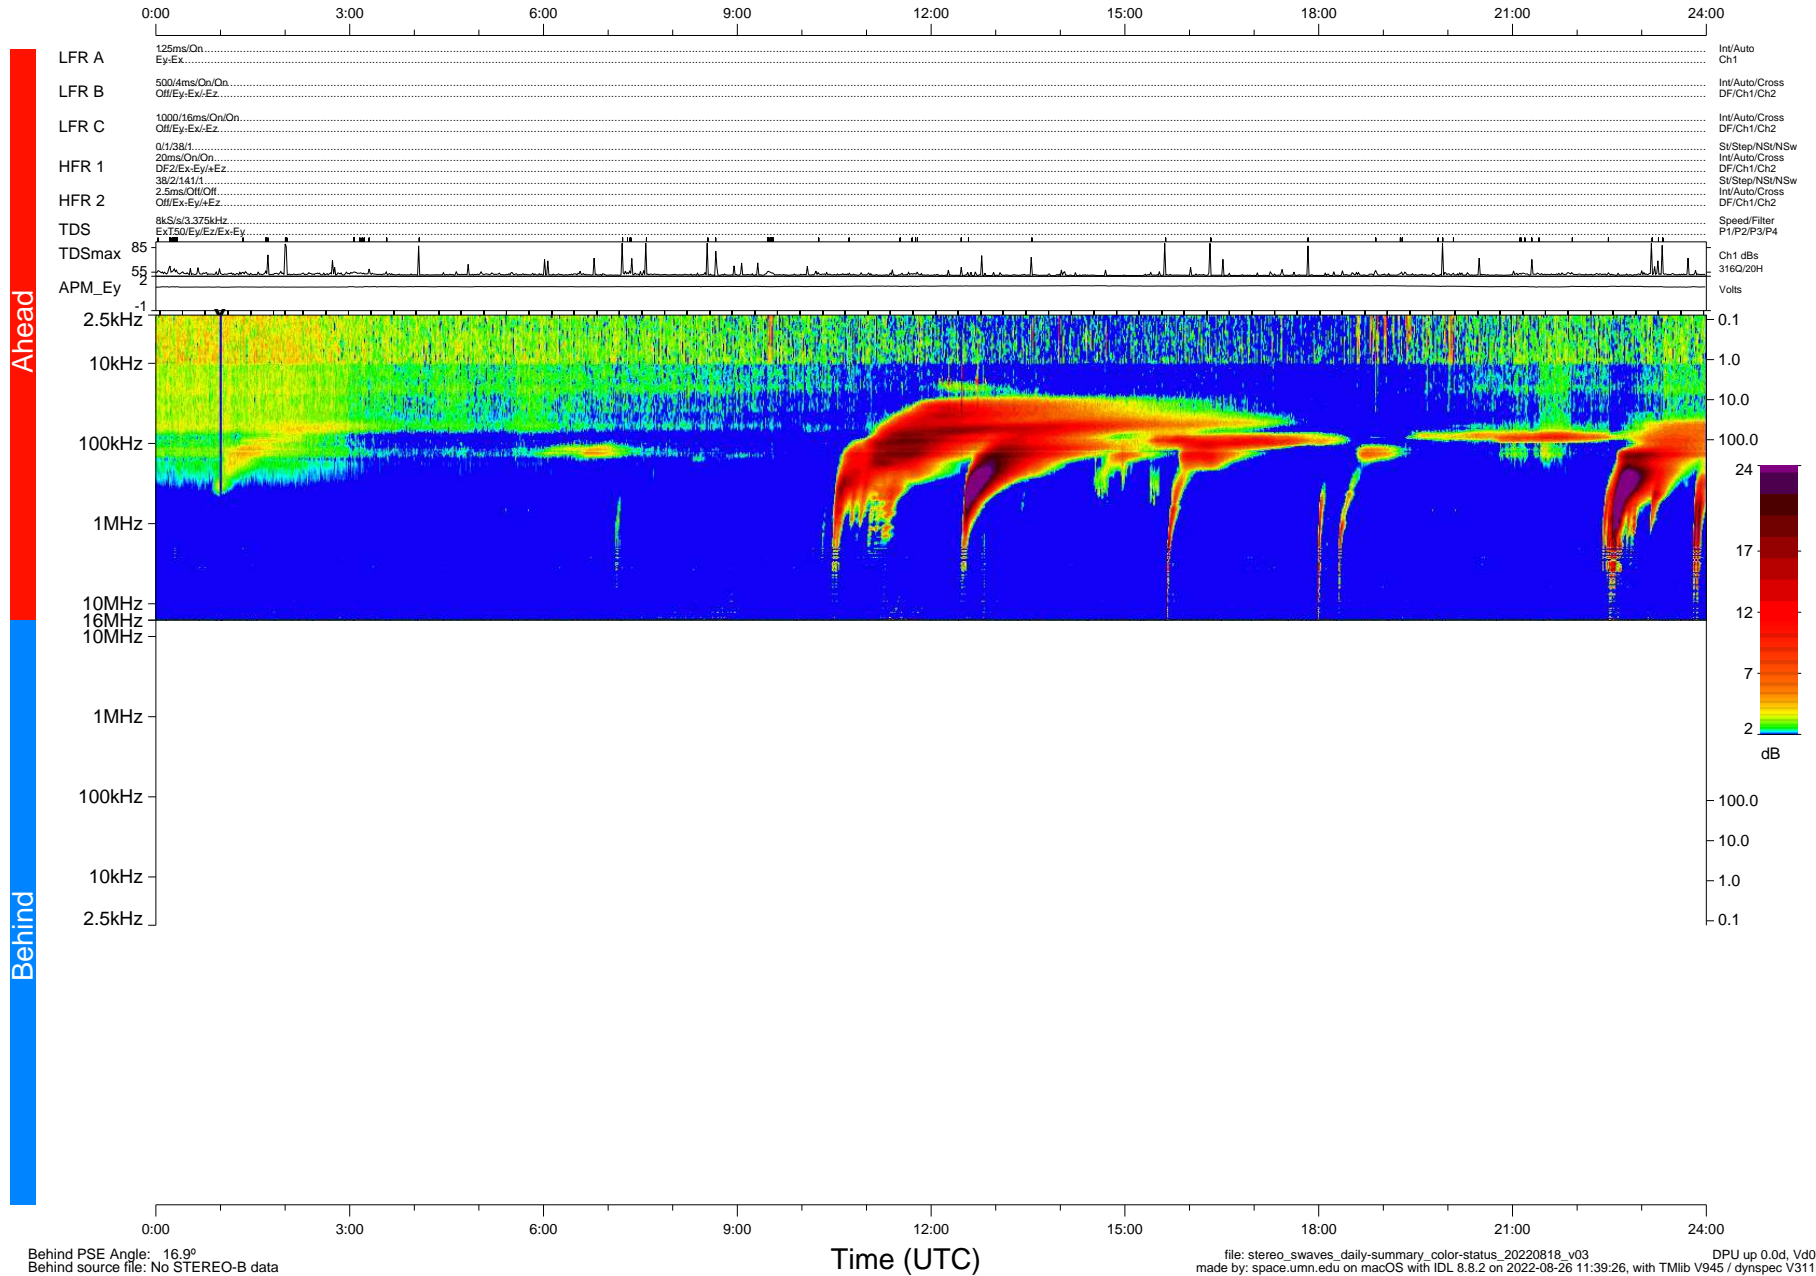

STEREO/WAVES Daily Summary - 18-Aug-2022 (DOY 230)

Ahead source file: swaves_ahead_2022_230_1_04.ptp (Recovery: 100.0% HK, 98% Pkts)
 Ahead PSE Angle: -21.3°

DPU up 2598.9d, V412d40

Behind PSE Angle: 16.9°
 Behind source file: No STEREO-B data

file: stereo_swaves_daily-summary_color-status_20220818_v03 DPU up 0.0d, Vd0
 made by: space.umn.edu on macOS with IDL 8.8.2 on 2022-08-26 11:39:26, with Tlib V945 / dynspec V311