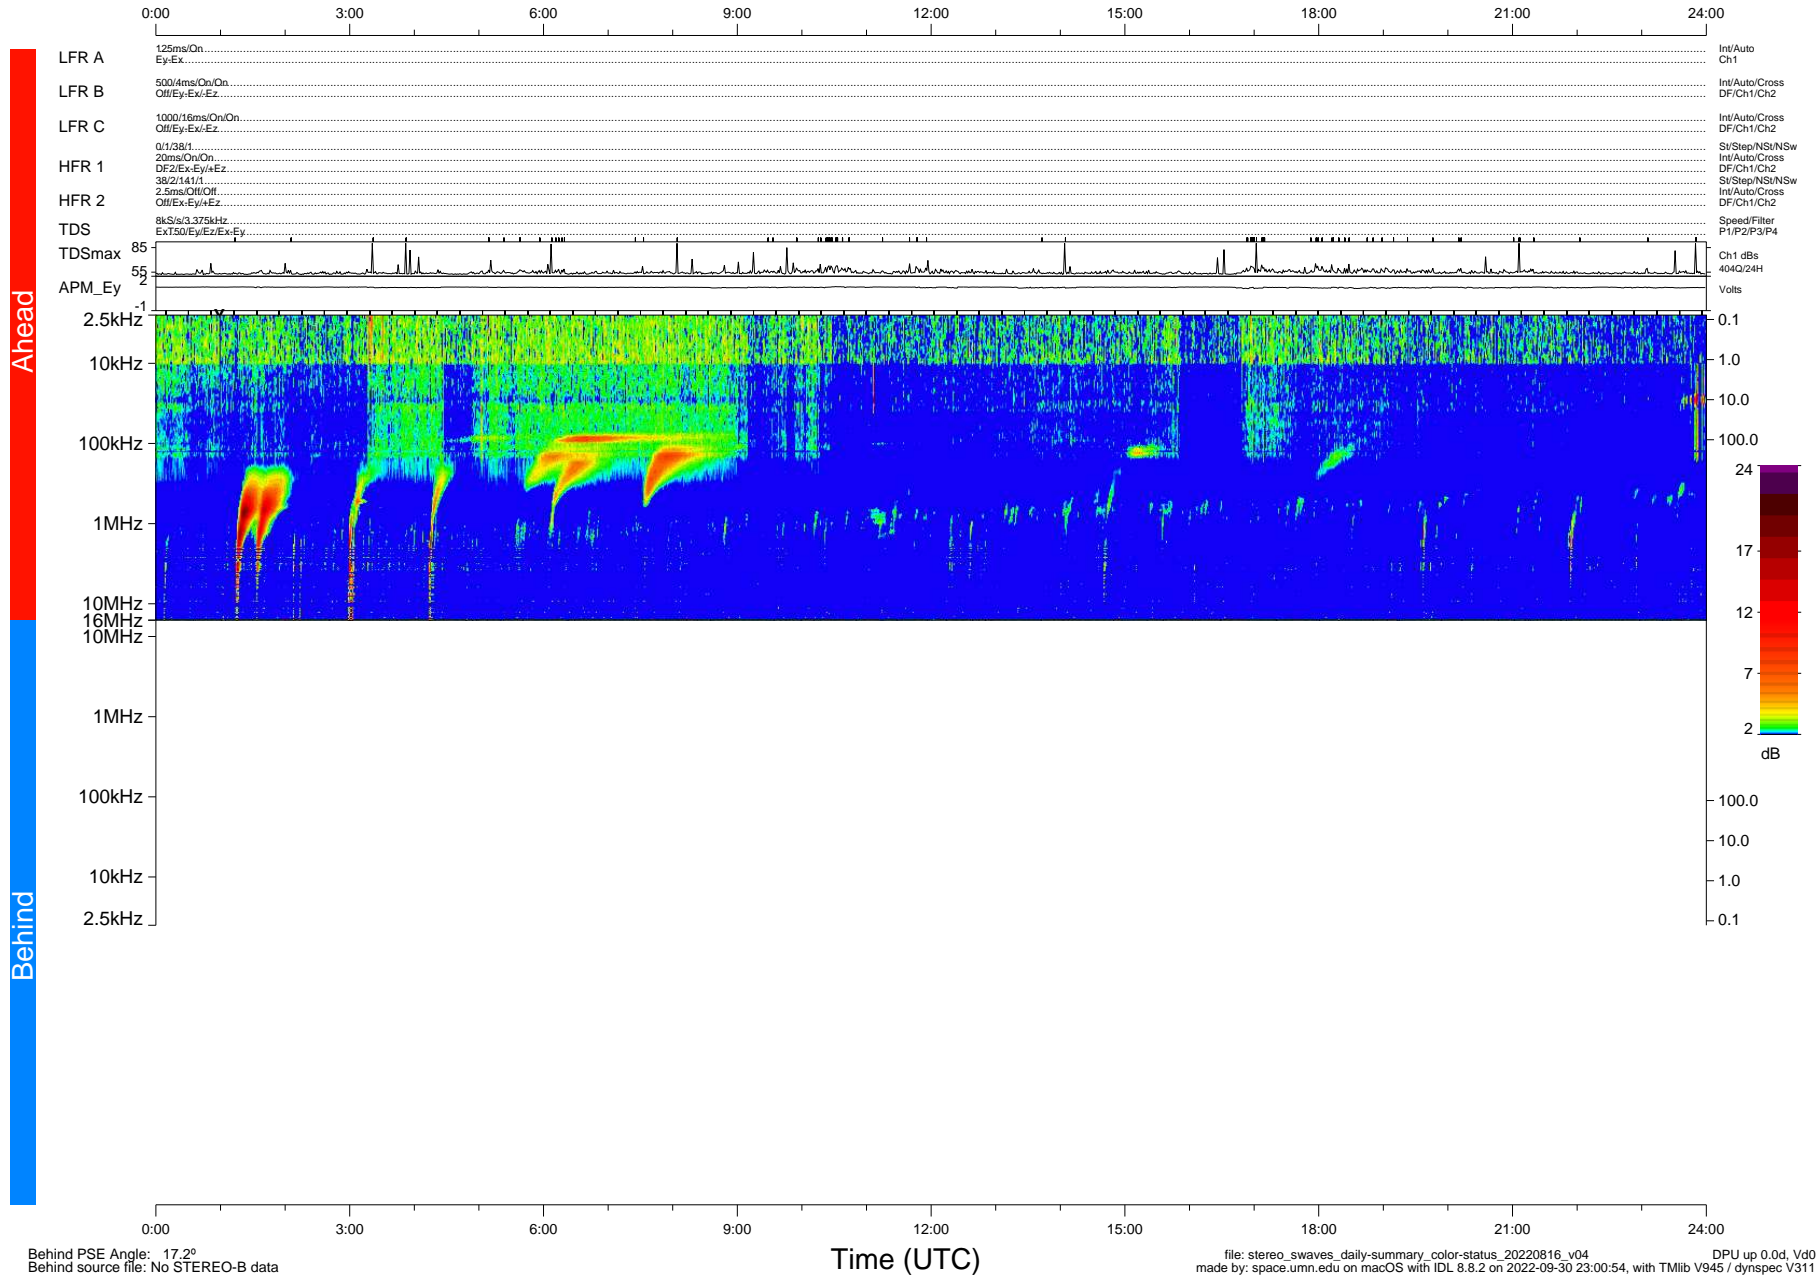

STEREO/WAVES Daily Summary - 16-Aug-2022 (DOY 228)

Ahead source file: swaves_ahead_2022_228_1_05.fin (Recovery: 100.0% HK, 112% Pkts)
 Ahead PSE Angle: -21.4°

DPU up 2596.9d, V412d40

Behind PSE Angle: 17.2°
 Behind source file: No STEREO-B data

Time (UTC)

file: stereo_swaves_daily-summary_color-status_20220816_v04 DPU up 0.0d, Vd0
 made by: space.umn.edu on macOS with IDL 8.8.2 on 2022-09-30 23:00:54, with Tlib V945 / dynspec V311