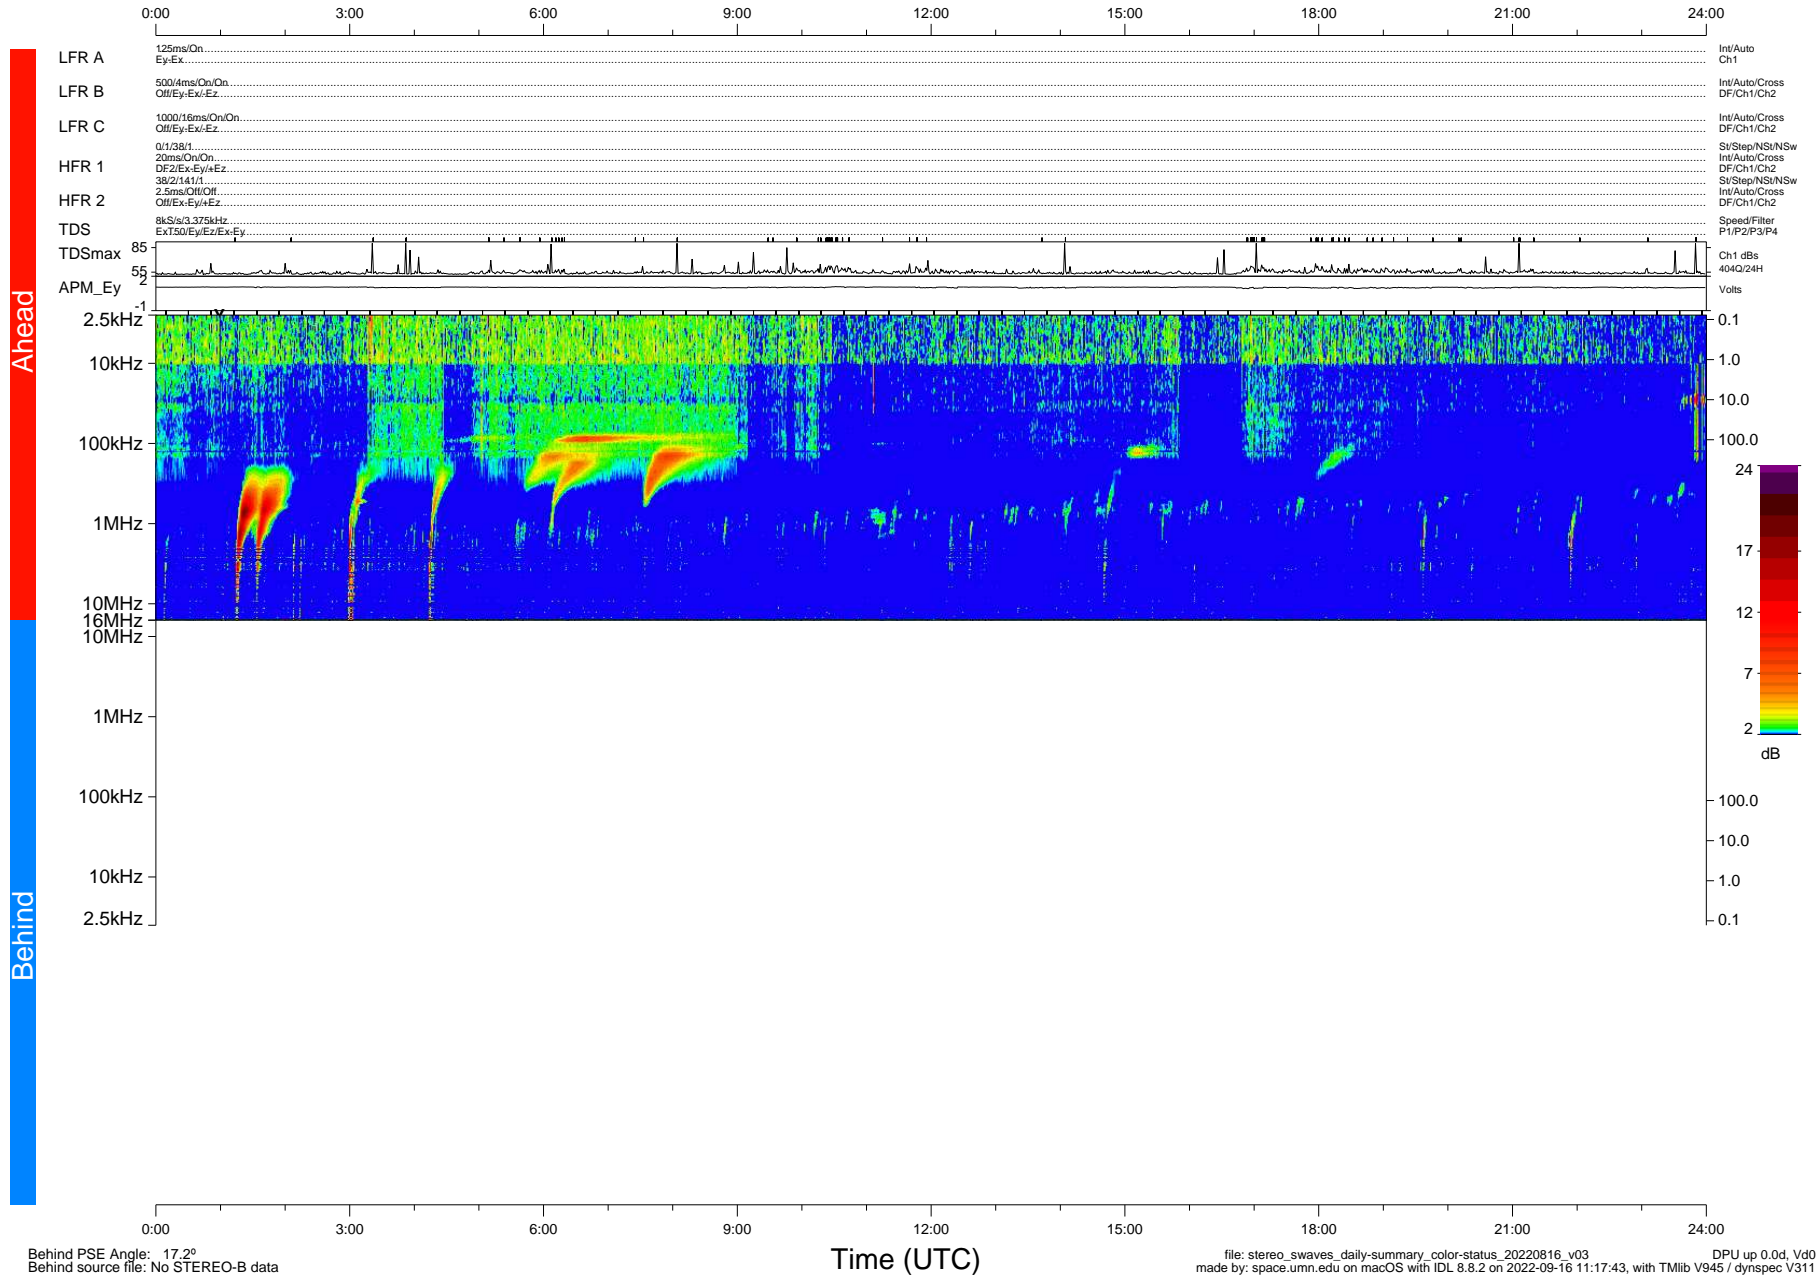

STEREO/WAVES Daily Summary - 16-Aug-2022 (DOY 228)

Ahead source file: swaves_ahead_2022_228_1_05.fin (Recovery: 100.0% HK, 112% Pkts)
 Ahead PSE Angle: -21.4°

DPU up 2596.9d, V412d40

Behind PSE Angle: 17.2°
 Behind source file: No STEREO-B data

file: stereo_swaves_daily-summary_color-status_20220816_v03
 made by: space.umn.edu on macOS with IDL 8.8.2 on 2022-09-16 11:17:43, with Tlib V945 / dynspec V311
 DPU up 0.0d, Vd0