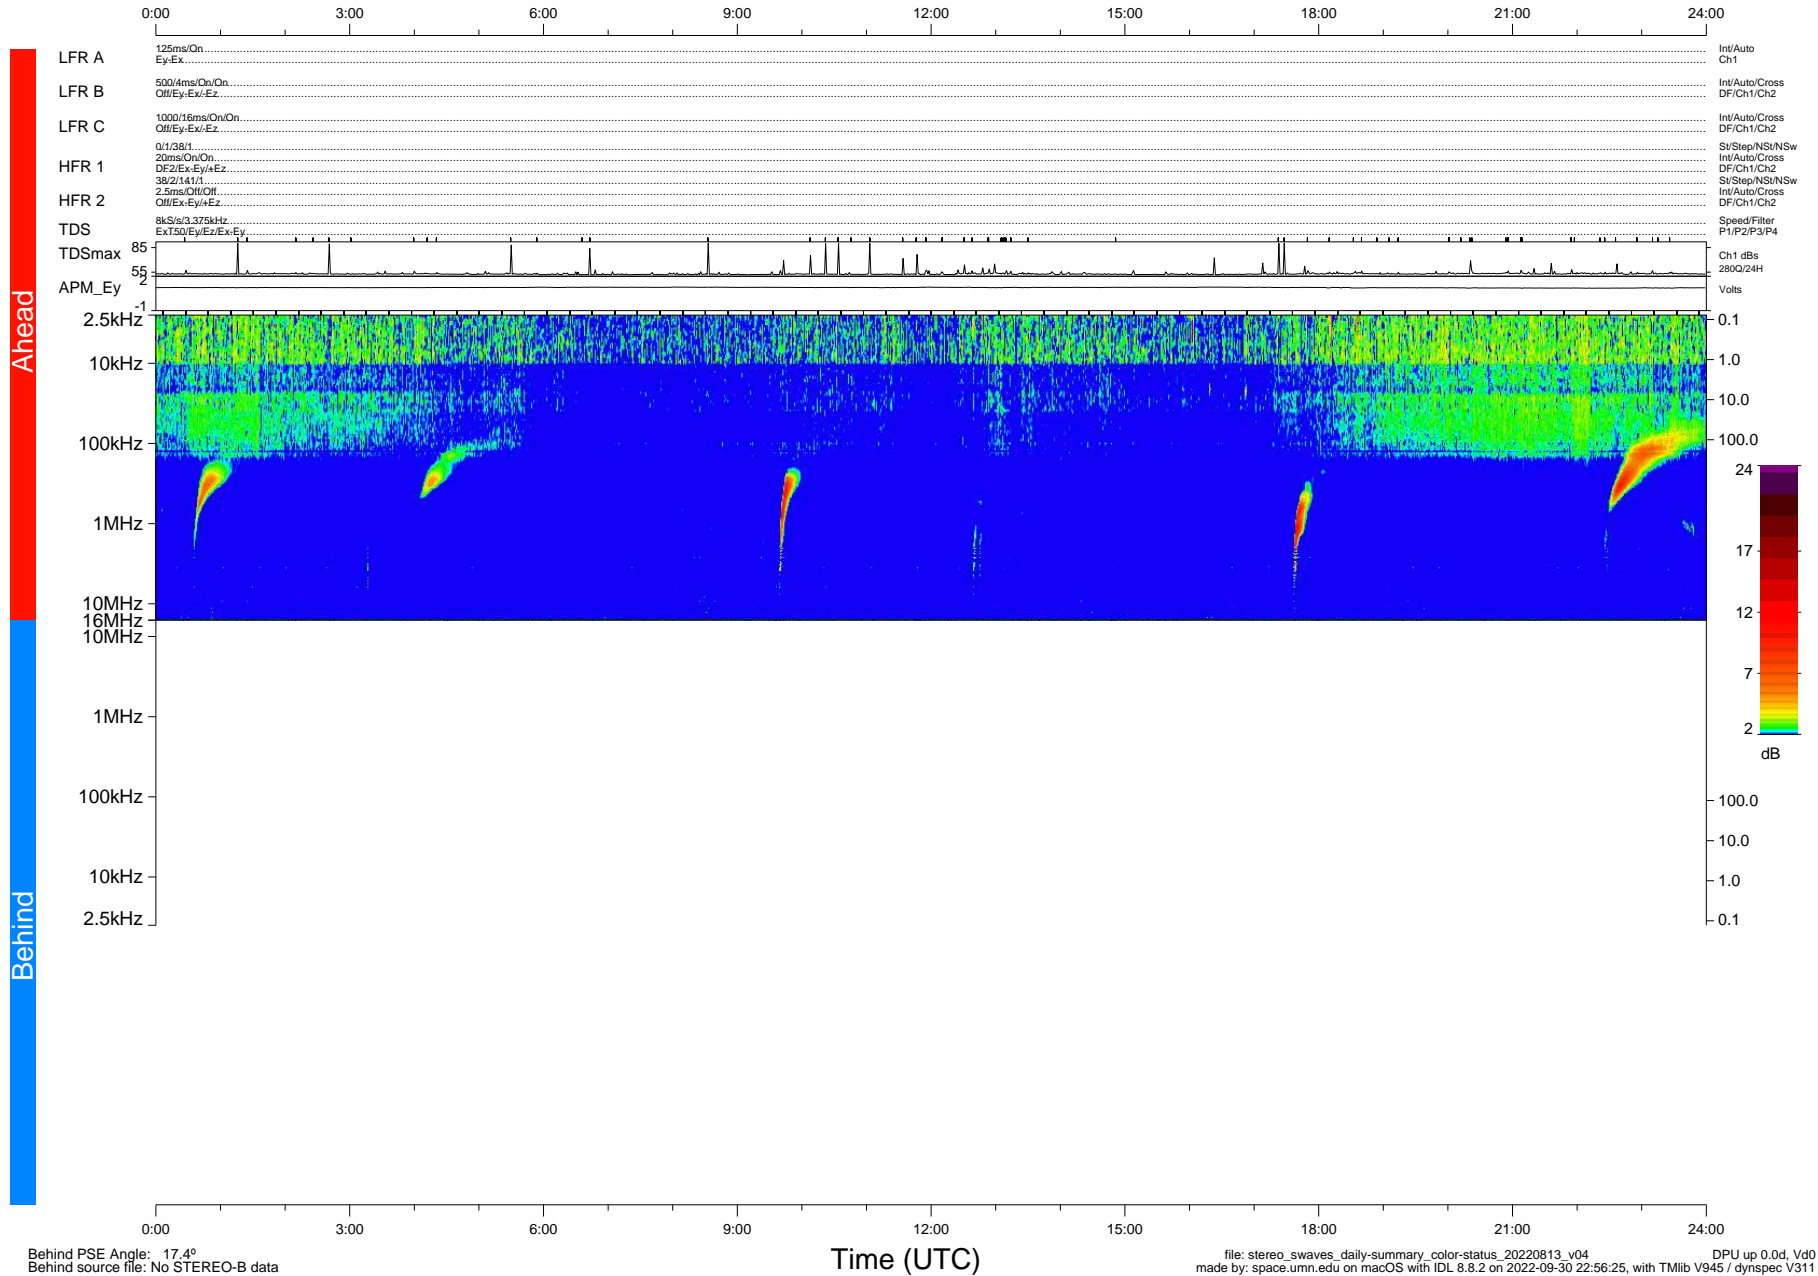

STEREO/WAVES Daily Summary - 13-Aug-2022 (DOY 225)

Ahead source file: swaves_ahead_2022_225_1_05.fin (Recovery: 100.0% HK, 93% PKts)
Ahead PSE Angle: -21.8°

DPU up 2593.9d, V412d40

Behind PSE Angle: 17.4°
Behind source file: No STEREO-B data