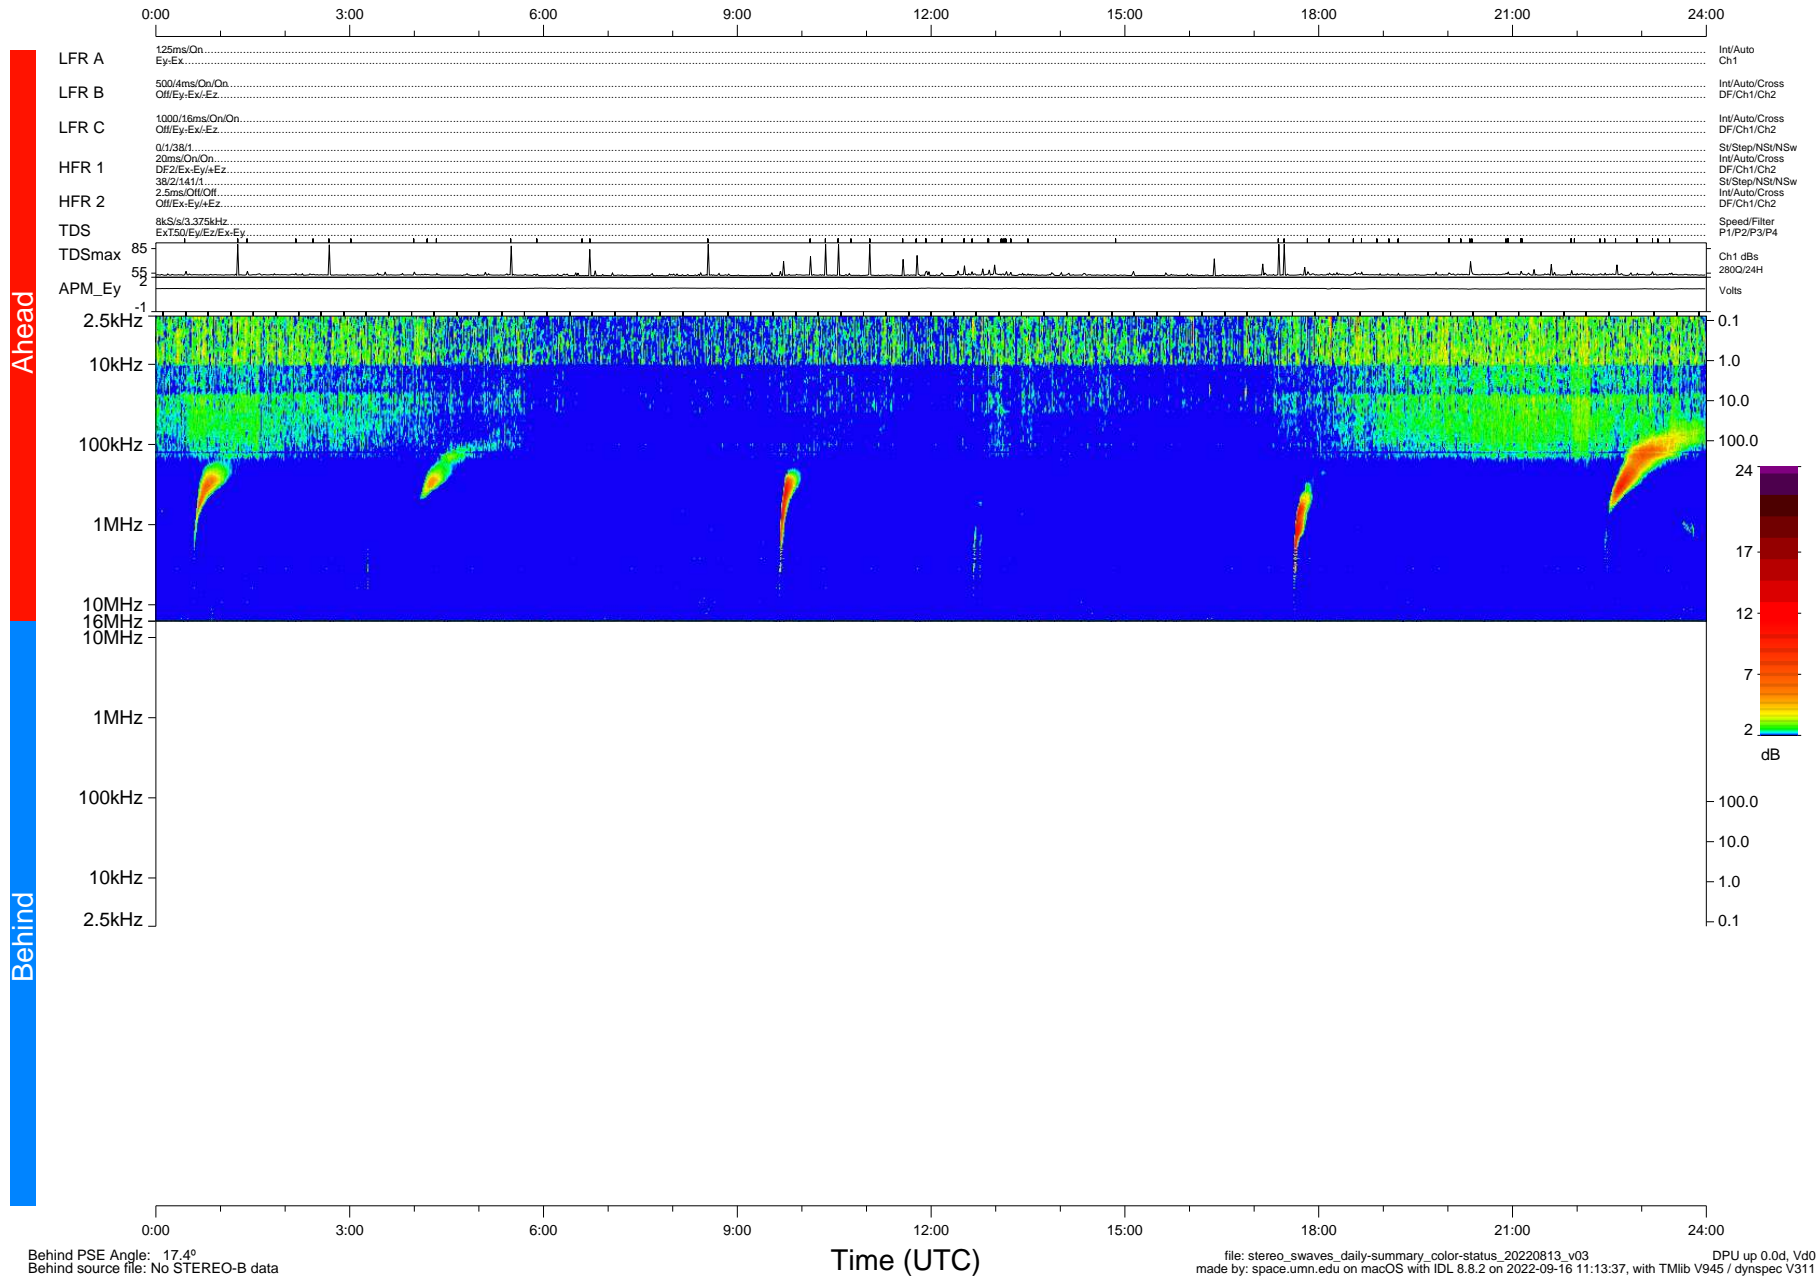

STEREO/WAVES Daily Summary - 13-Aug-2022 (DOY 225)

Ahead source file: swaves_ahead_2022_225_1_05.fin (Recovery: 100.0% HK, 93% Pkts)
 Ahead PSE Angle: -21.8°

DPU up 2593.9d, V412d40

Behind PSE Angle: 17.4°
 Behind source file: No STEREO-B data

file: stereo_swaves_daily-summary_color-status_20220813_v03 DPU up 0.0d, Vd0
 made by: space.umn.edu on macOS with IDL 8.8.2 on 2022-09-16 11:13:37, with Tlib V945 / dynspec V311