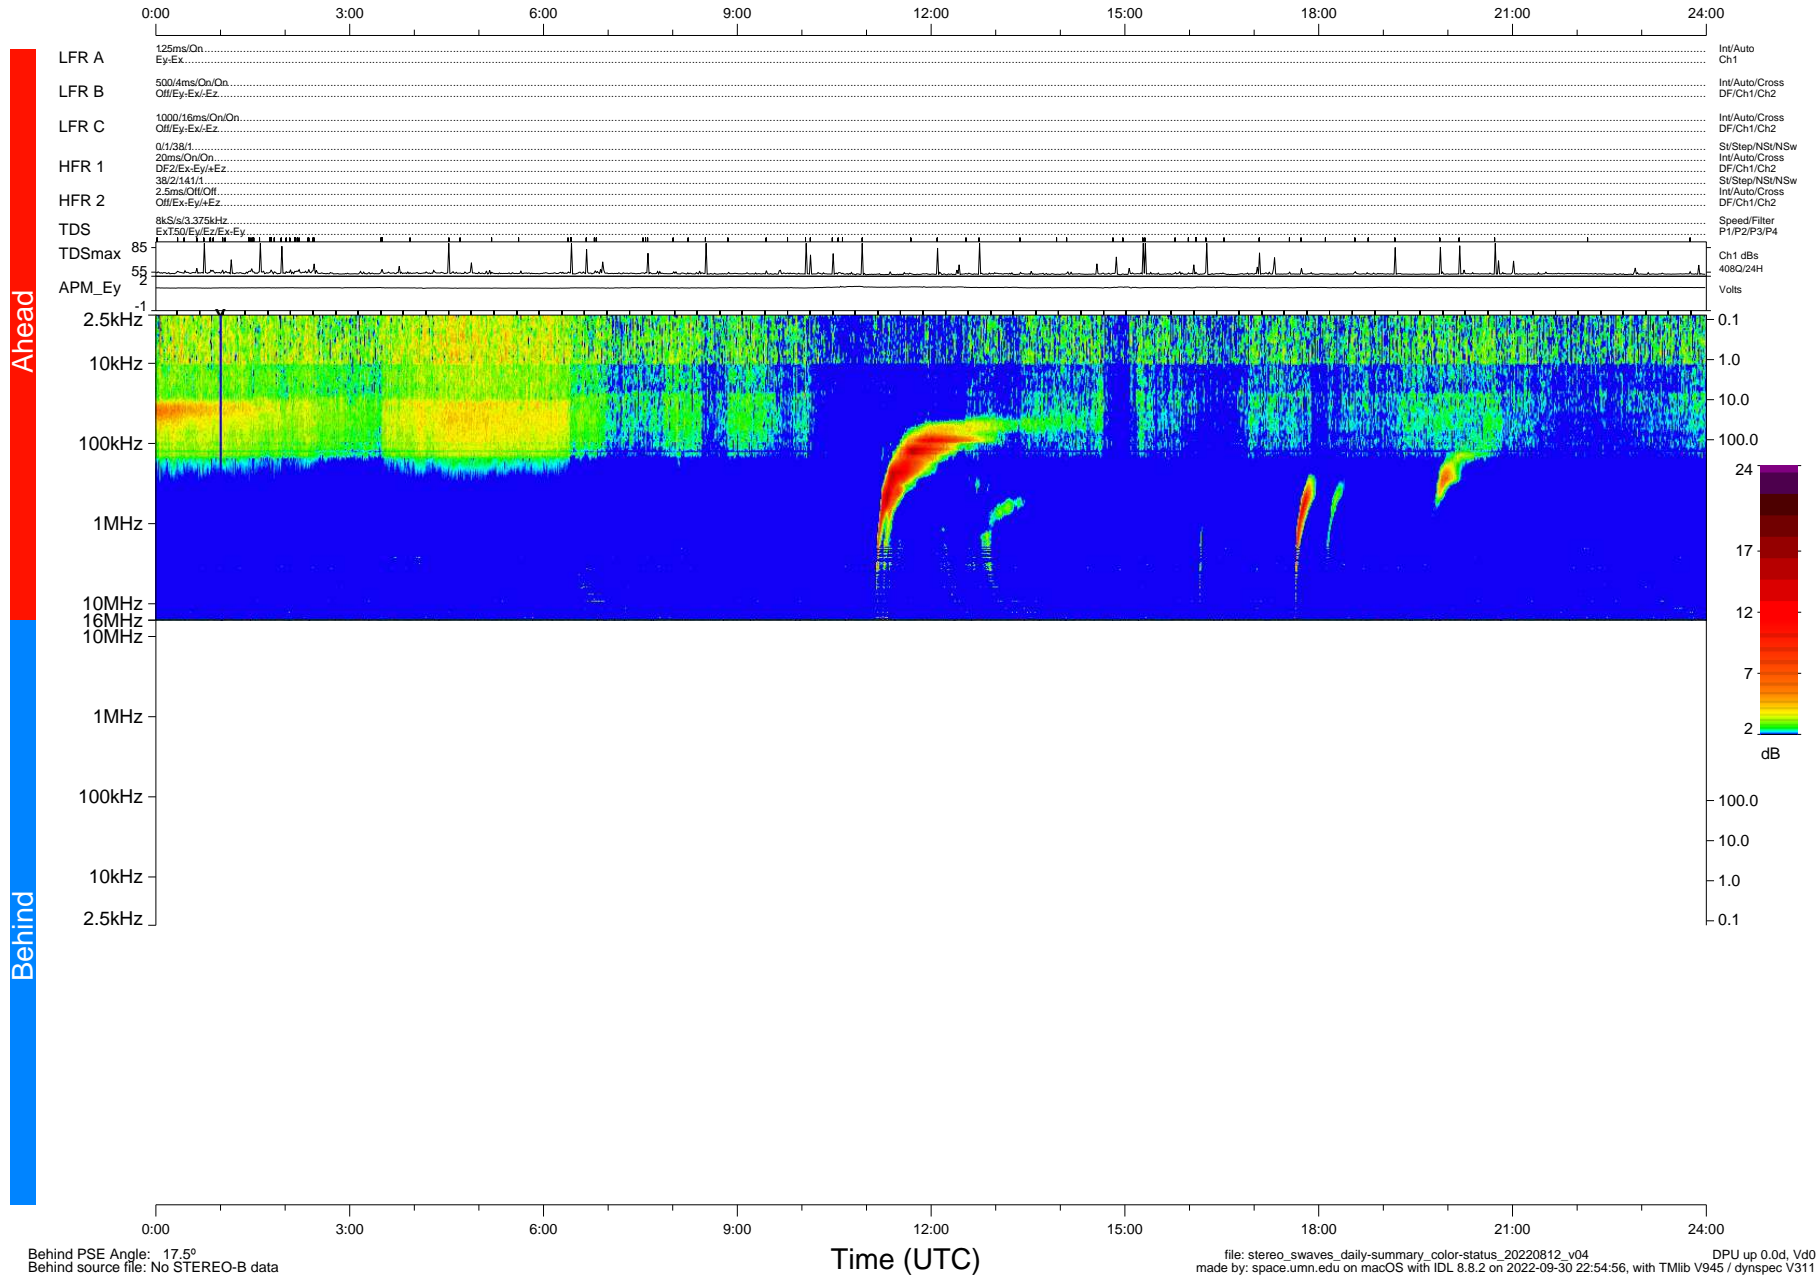

STEREO/WAVES Daily Summary - 12-Aug-2022 (DOY 224)

Ahead source file: swaves_ahead_2022_224_1_05.fin (Recovery: 100.0% HK, 112% Pkts)
Ahead PSE Angle: -21.8°

DPU up 2592.9d, V412d40

Behind PSE Angle: 17.5°
Behind source file: No STEREO-B data