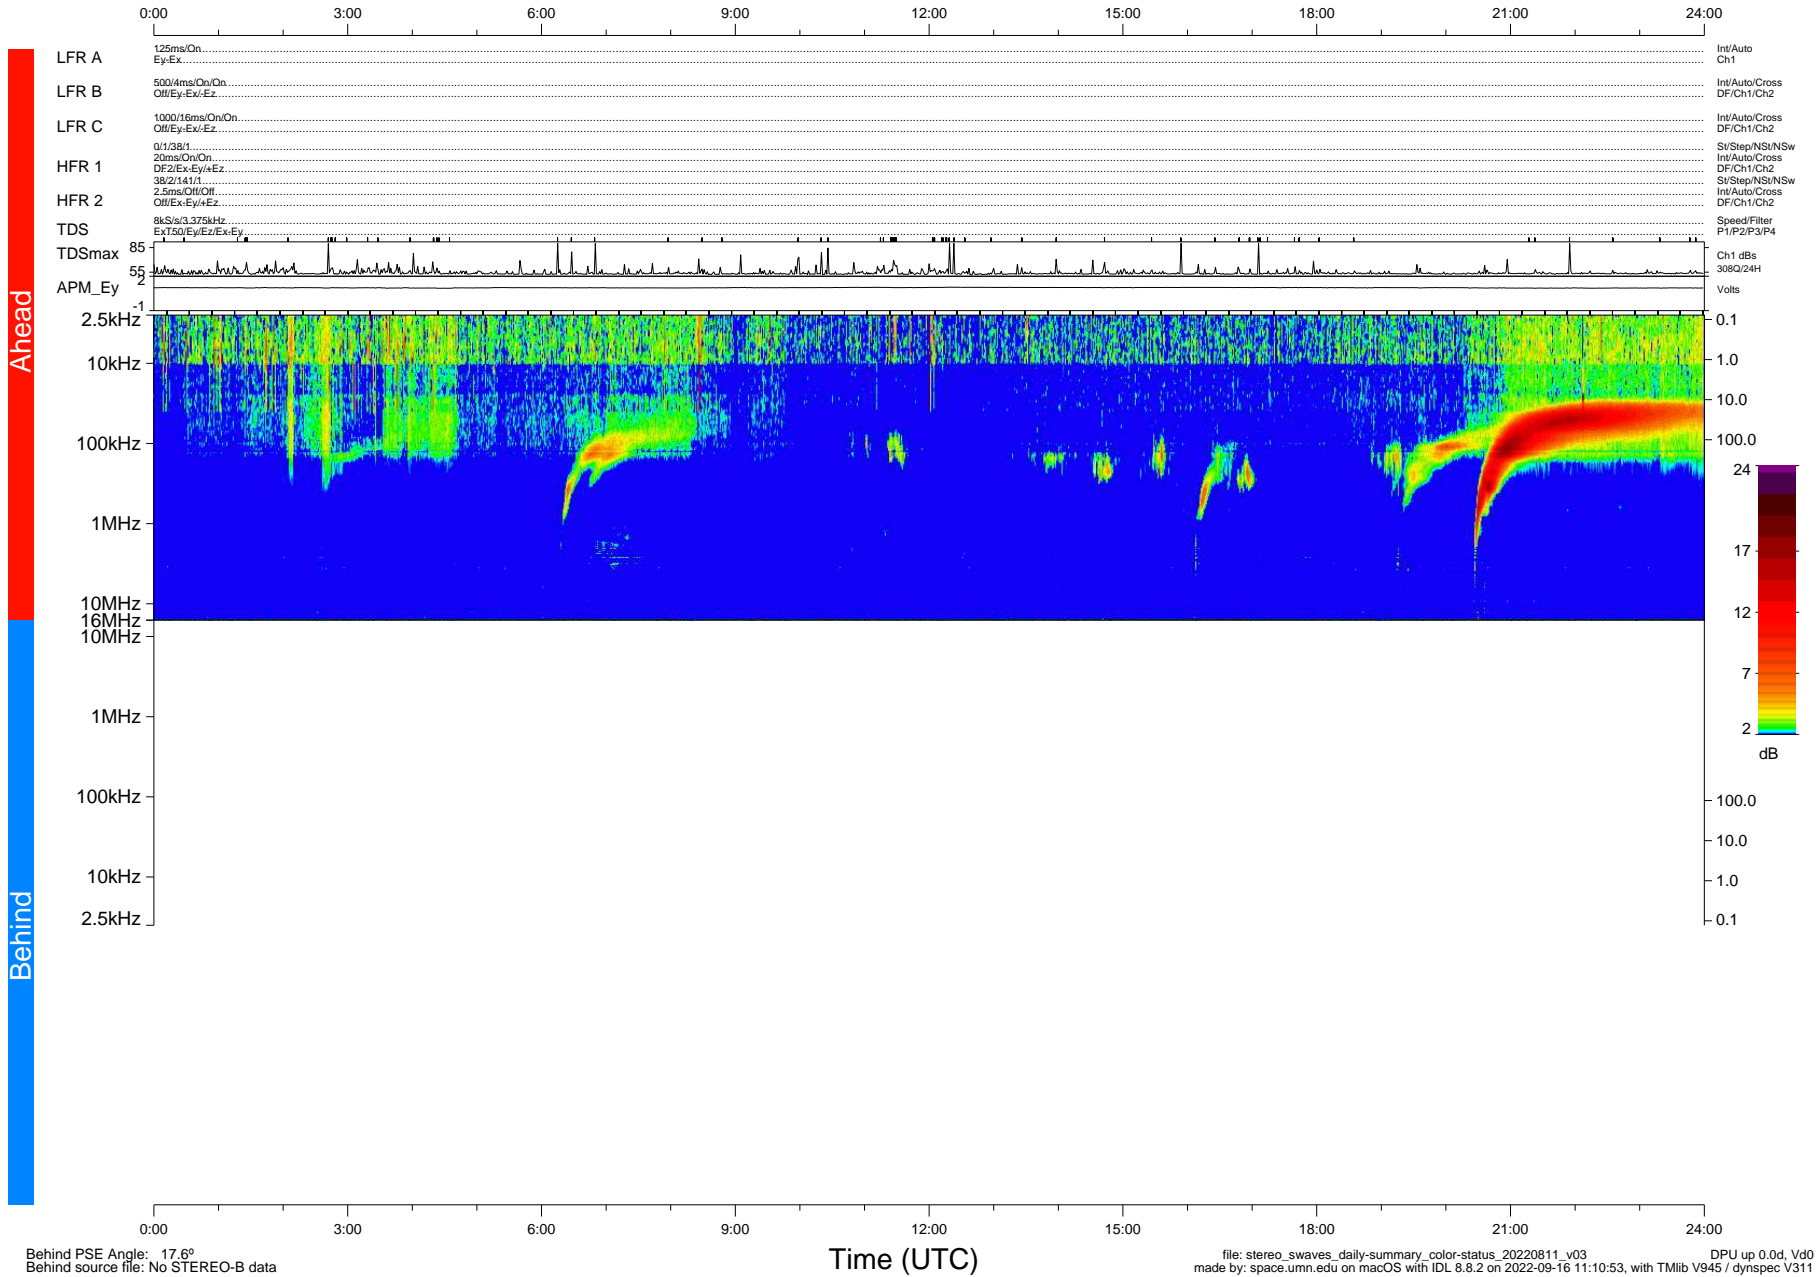

STEREO/WAVES Daily Summary - 11-Aug-2022 (DOY 223)

Ahead source file: swaves_ahead_2022_223_1_05.fin (Recovery: 100.0% HK, 98% Pkts)
Ahead PSE Angle: -21.9°

DPU up 2591.9d, V412d40

Behind PSE Angle: 17.6°
Behind source file: No STEREO-B data