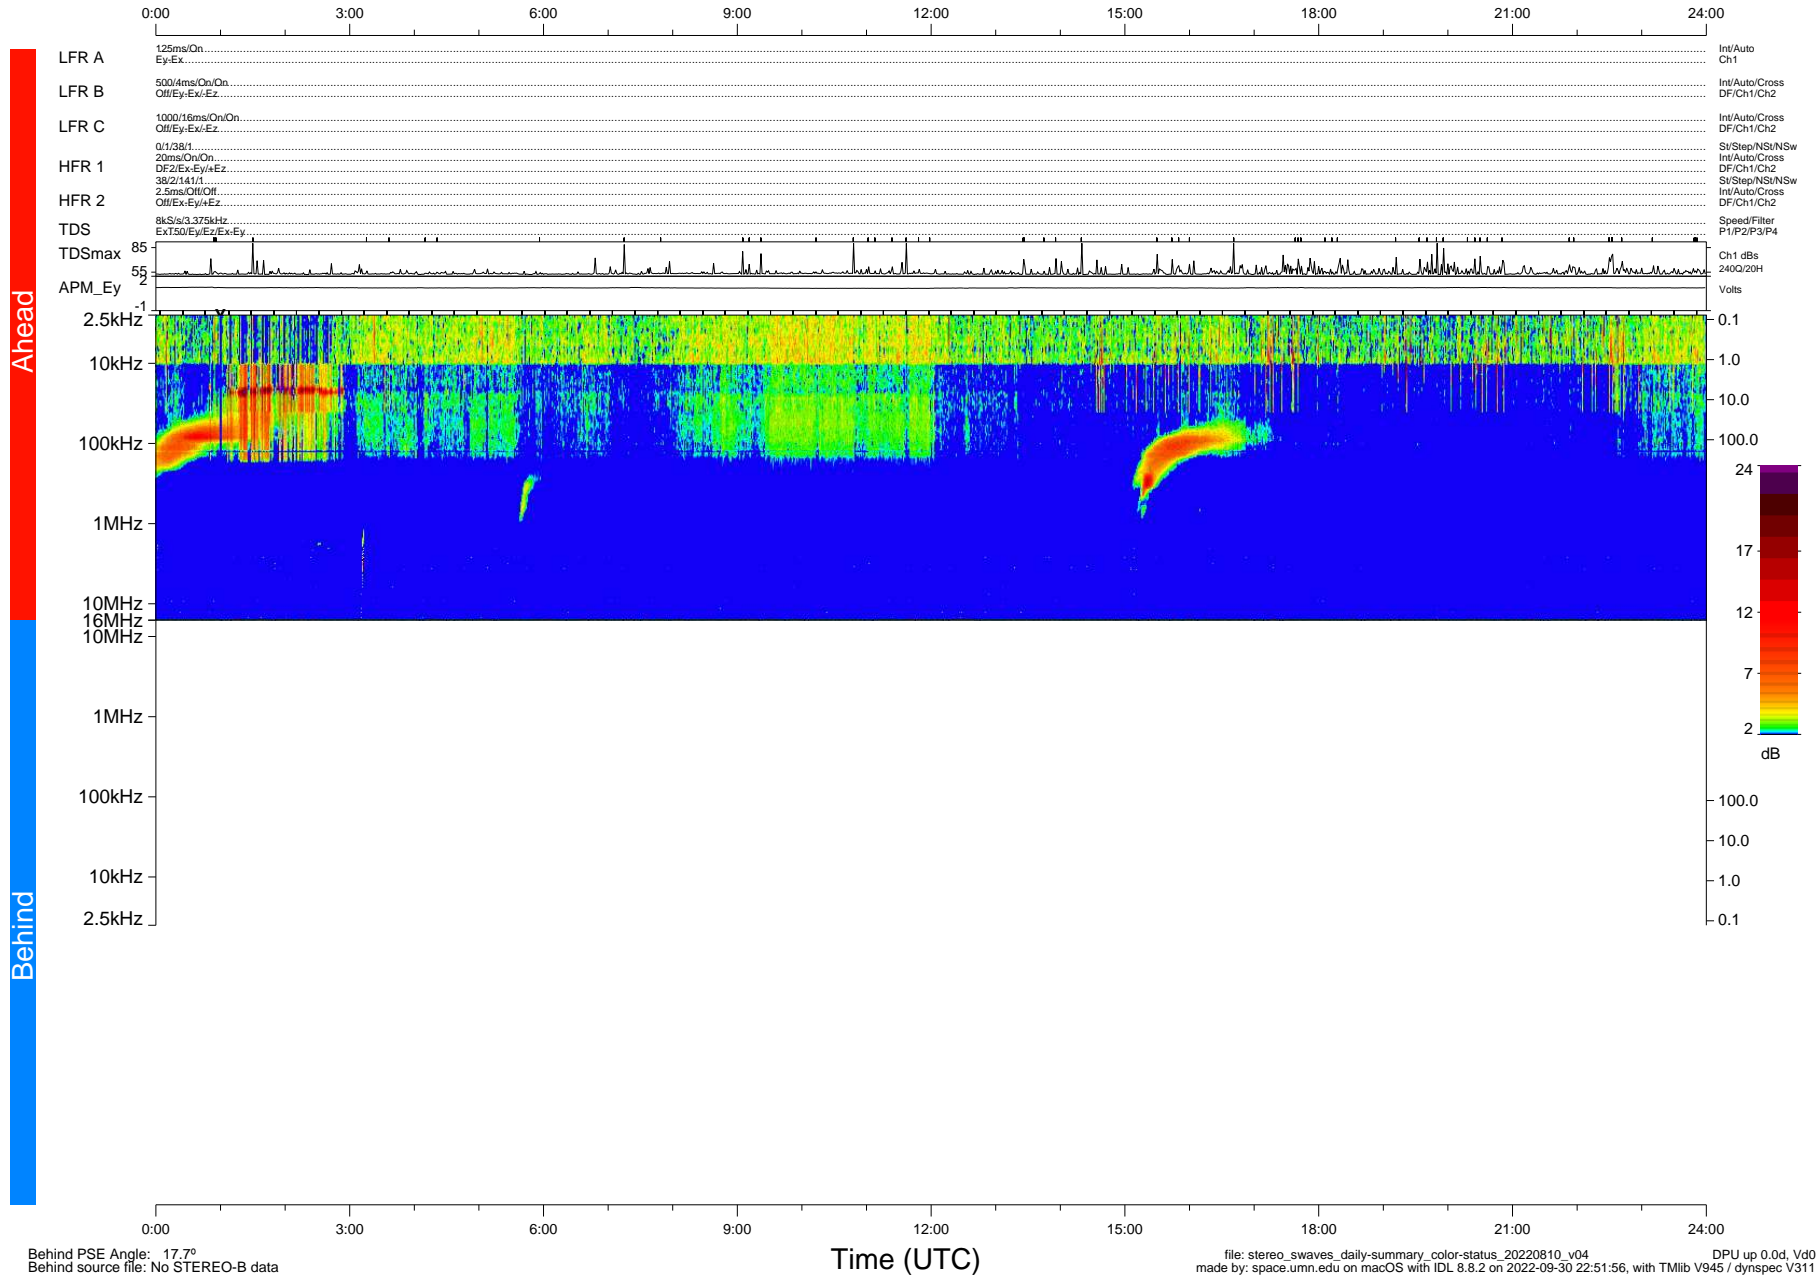

# STEREO/WAVES Daily Summary - 10-Aug-2022 (DOY 222)

Ahead source file: swaves\_ahead\_2022\_222\_1\_05.fin (Recovery: 100.0% HK, 87% PKts)  
 Ahead PSE Angle: -22.1°

DPU up 2590.9d, V412d40

Behind PSE Angle: 17.7°  
 Behind source file: No STEREO-B data

file: stereo\_swaves\_daily-summary\_color-status\_20220810\_v04  
 made by: space.umn.edu on macOS with IDL 8.8.2 on 2022-09-30 22:51:56, with TLib V945 / dynspec V311  
 DPU up 0.0d, Vd0