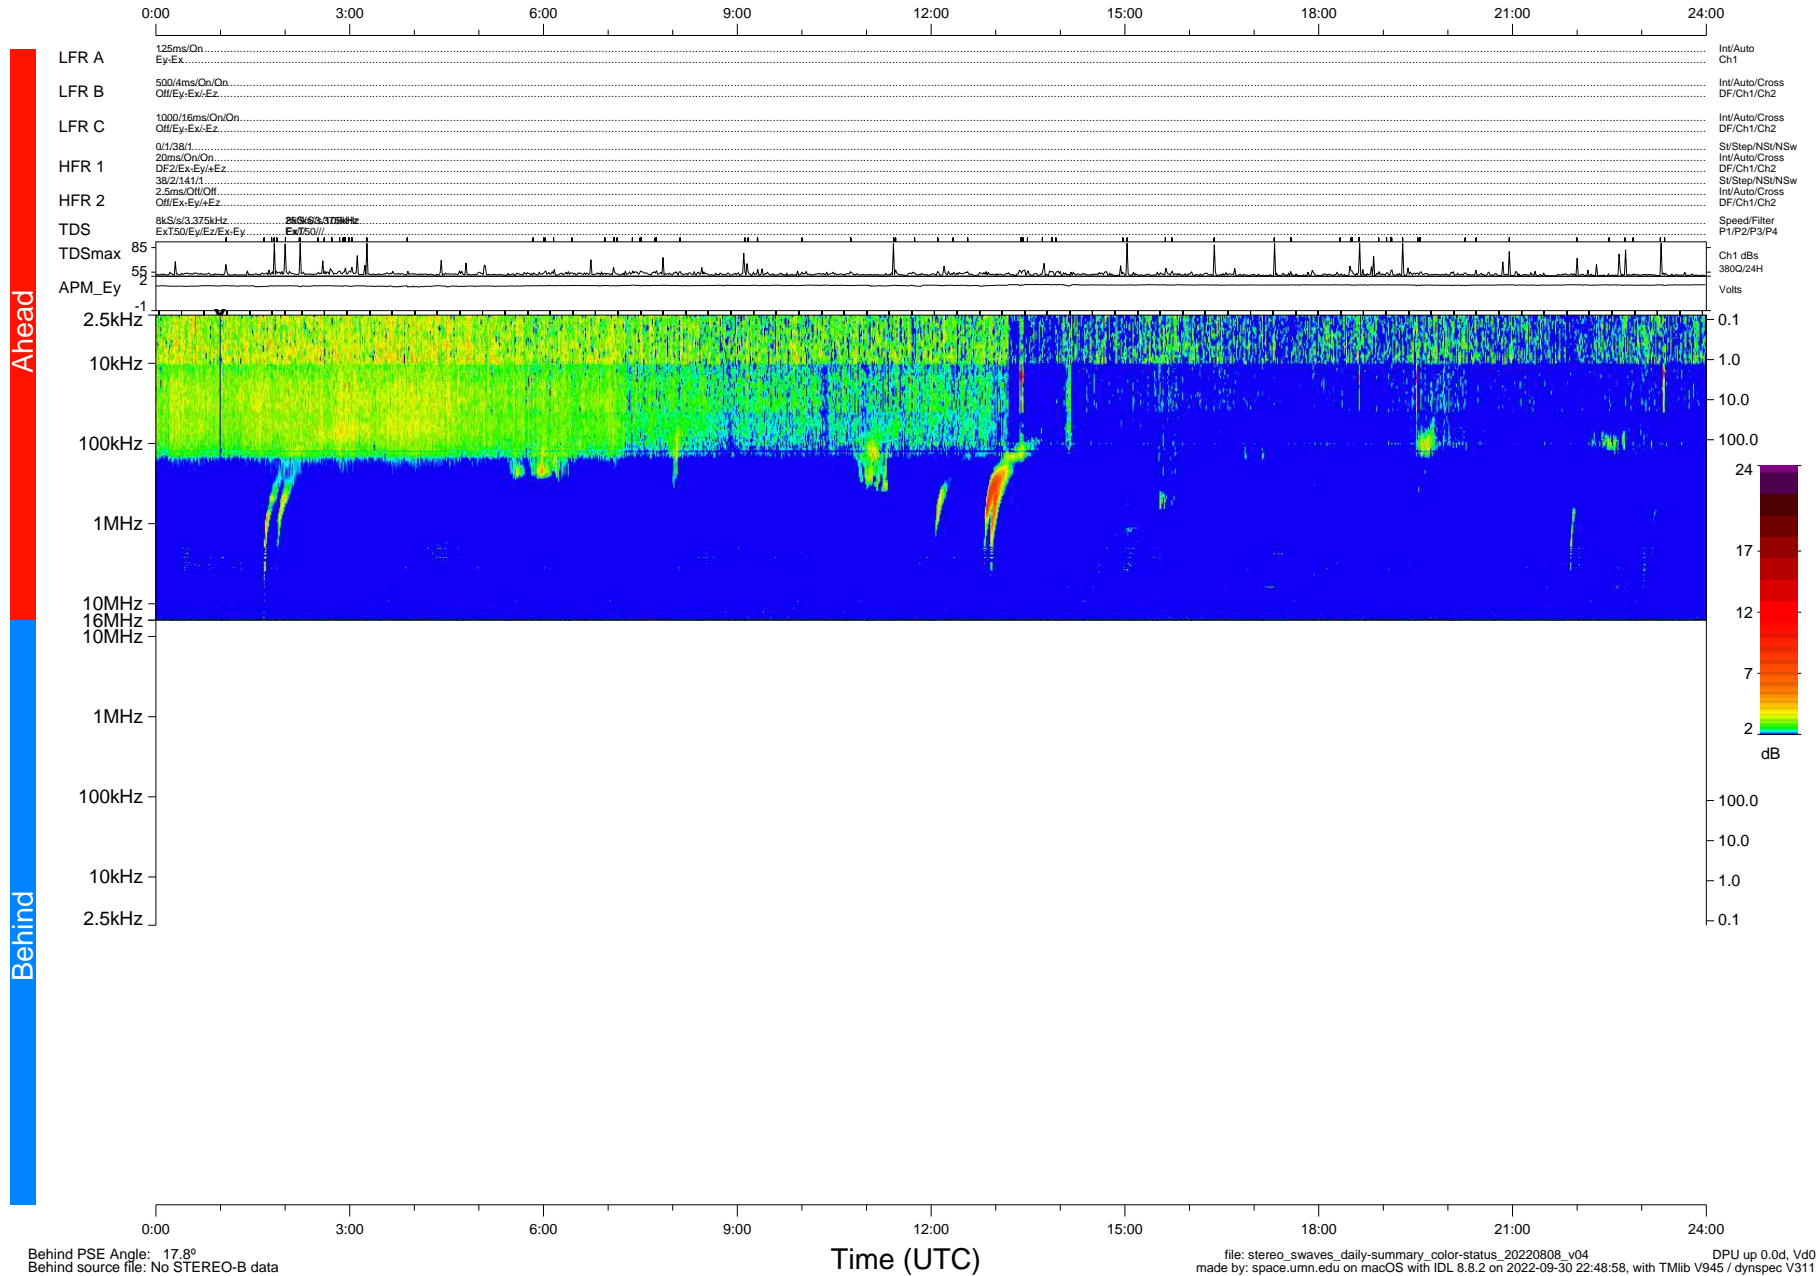

STEREO/WAVES Daily Summary - 08-Aug-2022 (DOY 220)

Ahead source file: swaves_ahead_2022_220_1_05.fin (Recovery: 100.0% HK, 108% Pkts)
 Ahead PSE Angle: -22.3°

DPU up 2588.9d, V412d40

Behind PSE Angle: 17.8°
 Behind source file: No STEREO-B data

file: stereo_swaves_daily-summary_color-status_20220808_v04
 made by: space.umn.edu on macOS with IDL 8.8.2 on 2022-09-30 22:48:58, with Tlib V945 / dynspec V311
 DPU up 0.0d, Vd0