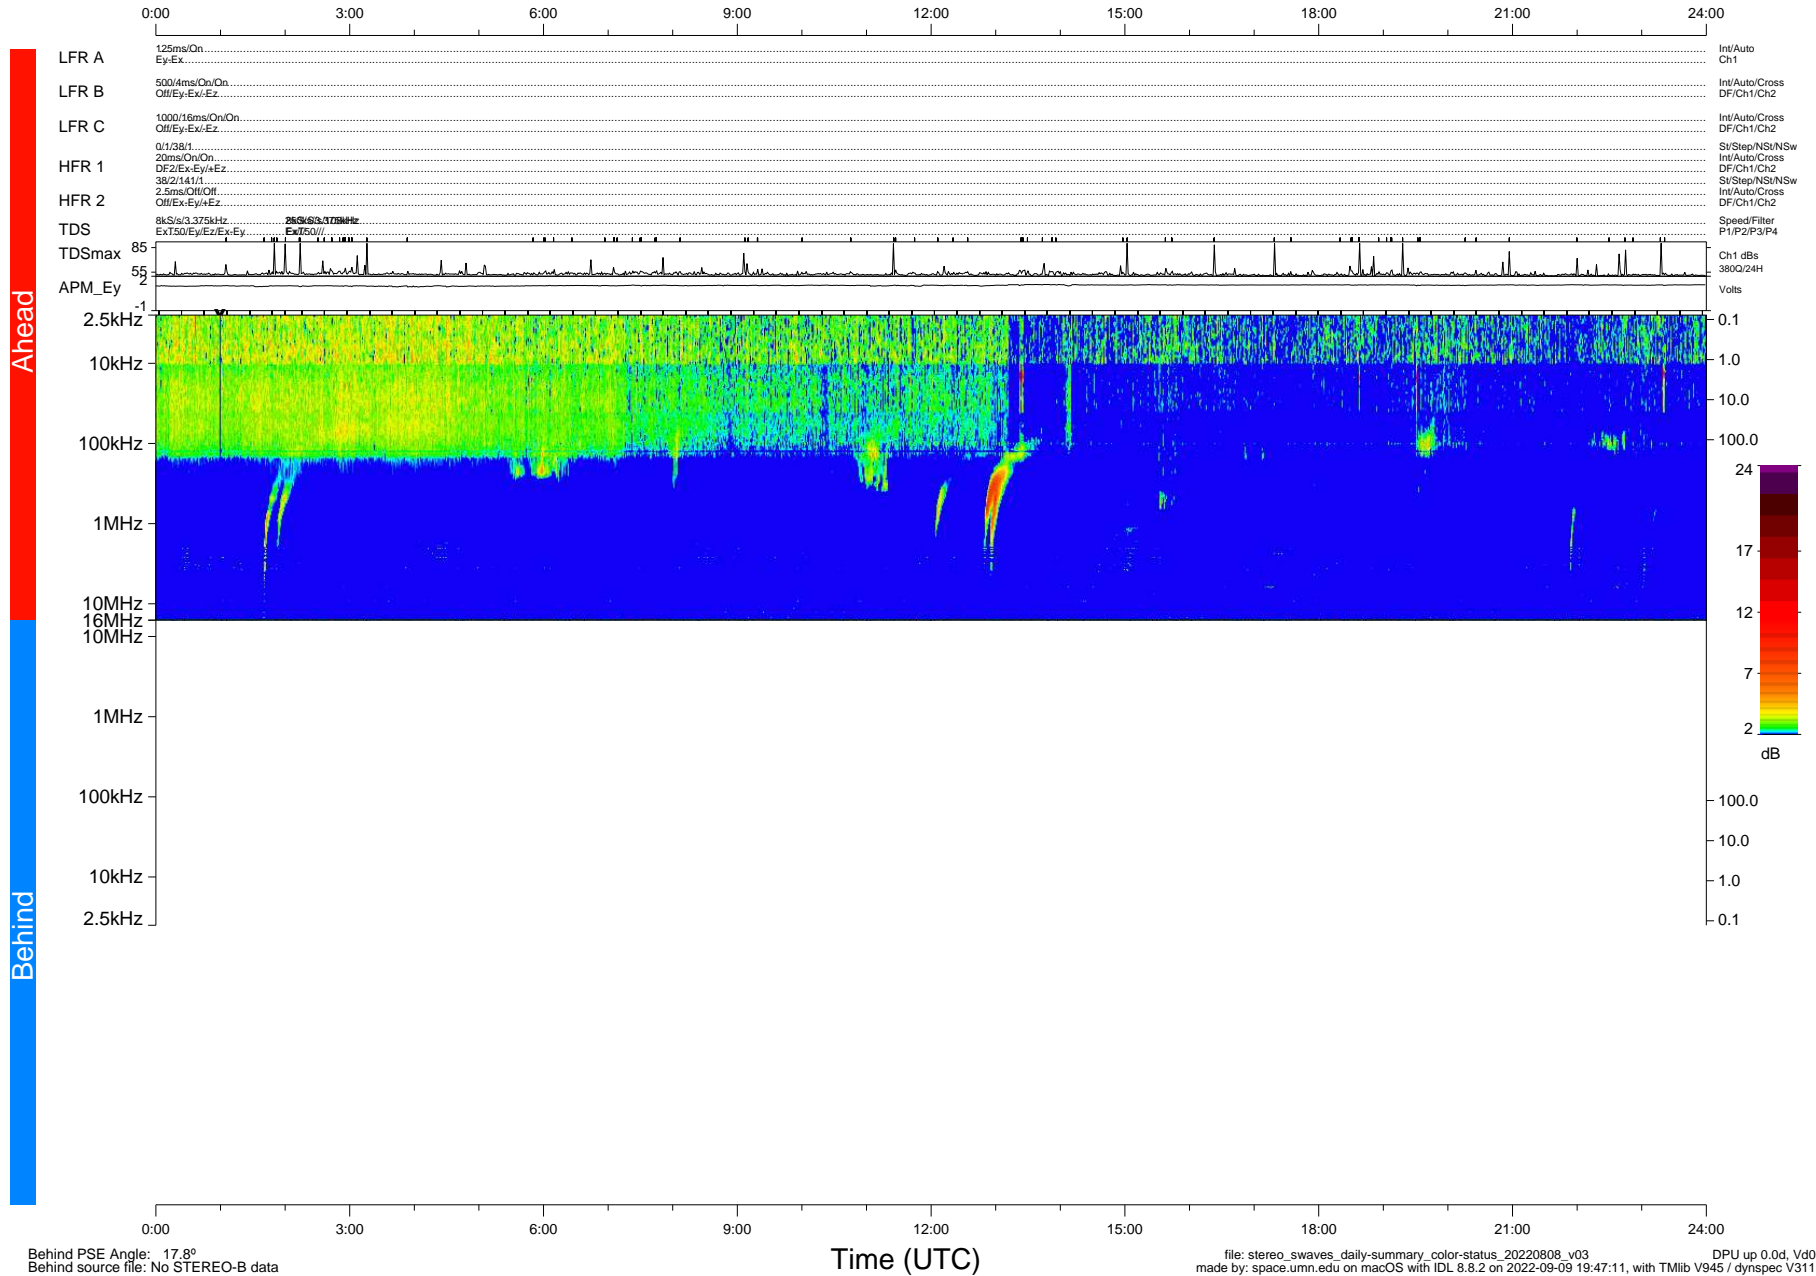

STEREO/WAVES Daily Summary - 08-Aug-2022 (DOY 220)

Ahead source file: swaves_ahead_2022_220_1_05.fin (Recovery: 100.0% HK, 108% Pkts)
 Ahead PSE Angle: -22.3°

DPU up 2588.9d, V412d40

Behind PSE Angle: 17.8°
 Behind source file: No STEREO-B data

file: stereo_swaves_daily-summary_color-status_20220808_v03
 made by: space.umn.edu on macOS with IDL 8.8.2 on 2022-09-09 19:47:11, with Tlib V945 / dynspec V311
 DPU up 0.0d, Vd0