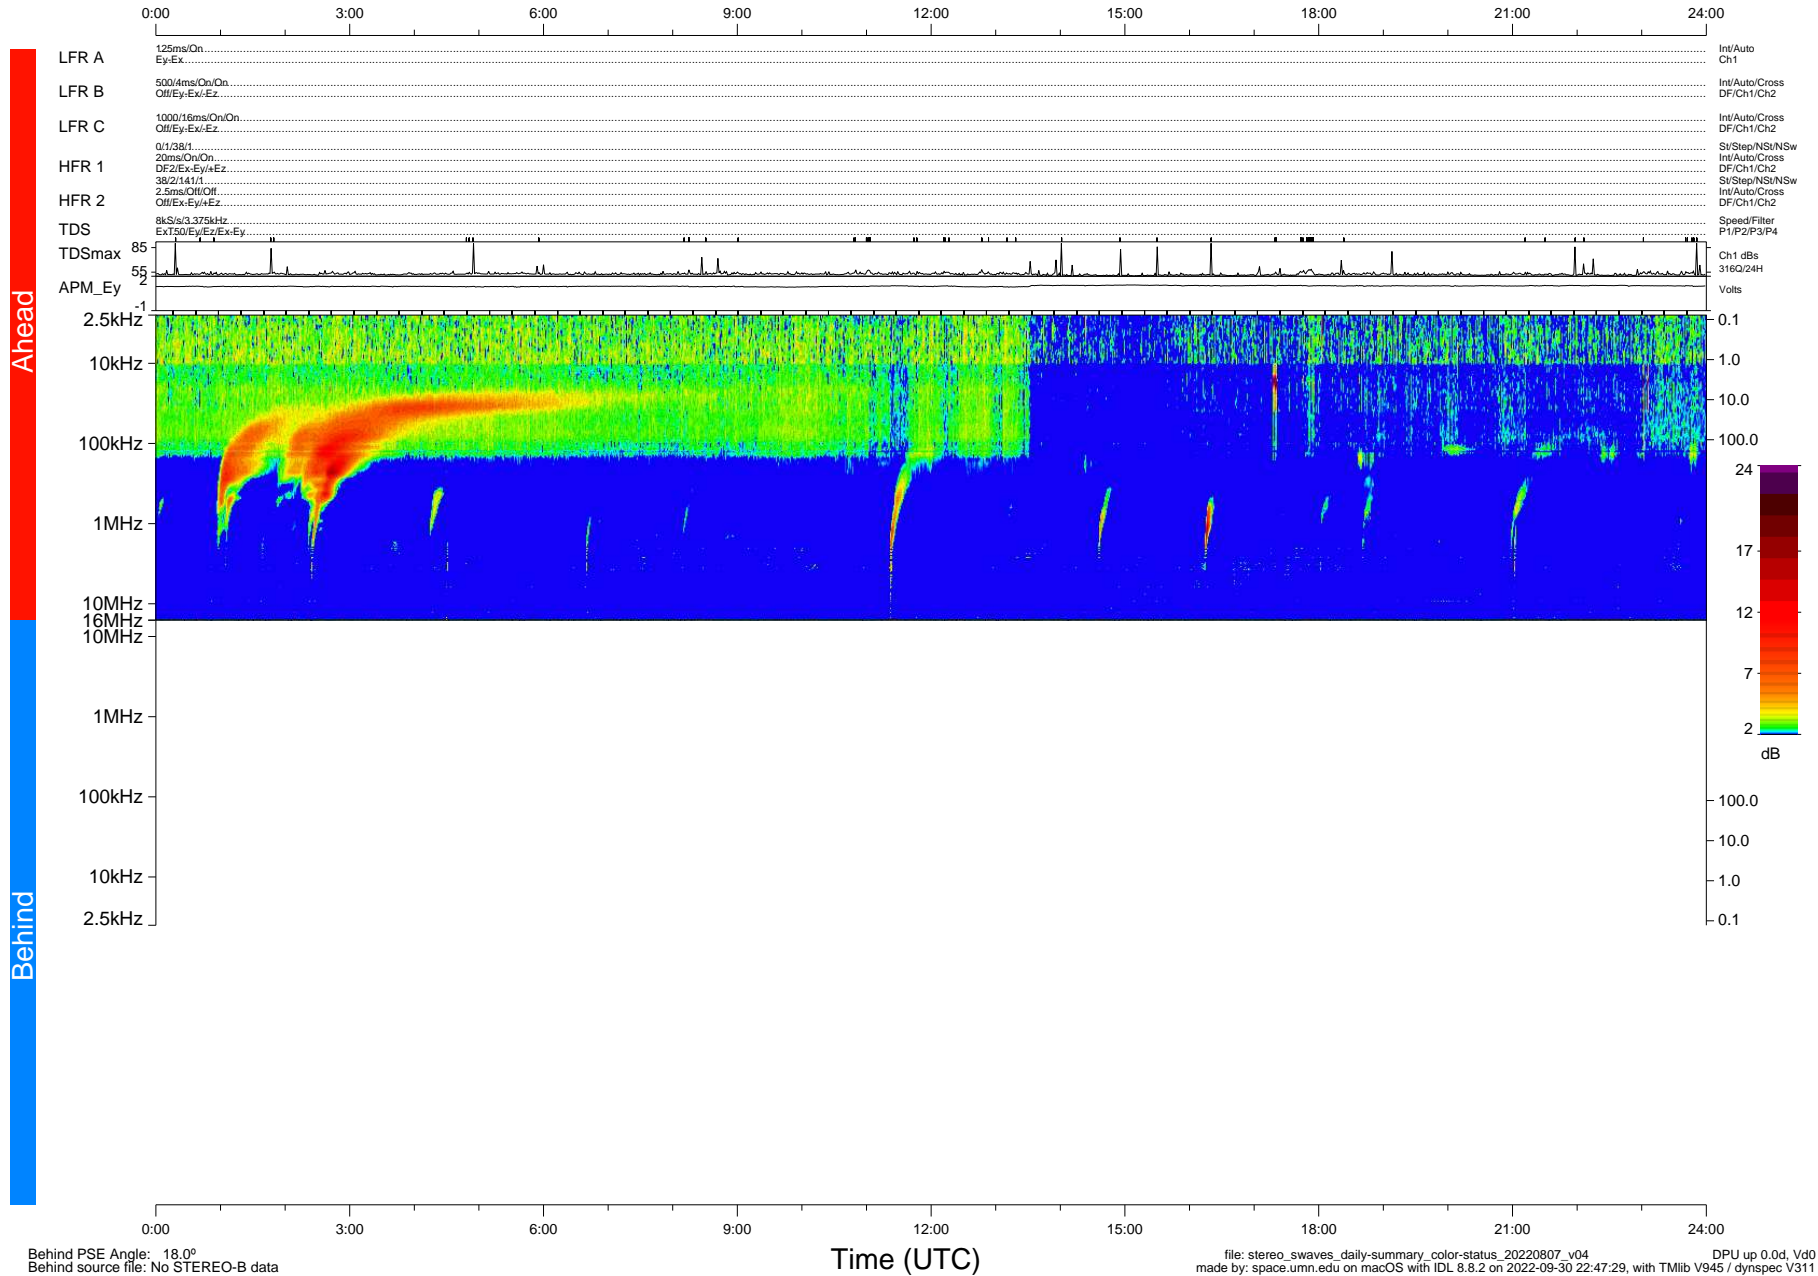

STEREO/WAVES Daily Summary - 07-Aug-2022 (DOY 219)

Ahead source file: swaves_ahead_2022_219_1_05.fin (Recovery: 100.0% HK, 99% Pkts)
Ahead PSE Angle: -22.3°

DPU up 2587.9d, V412d40

Behind PSE Angle: 18.0°
Behind source file: No STEREO-B data