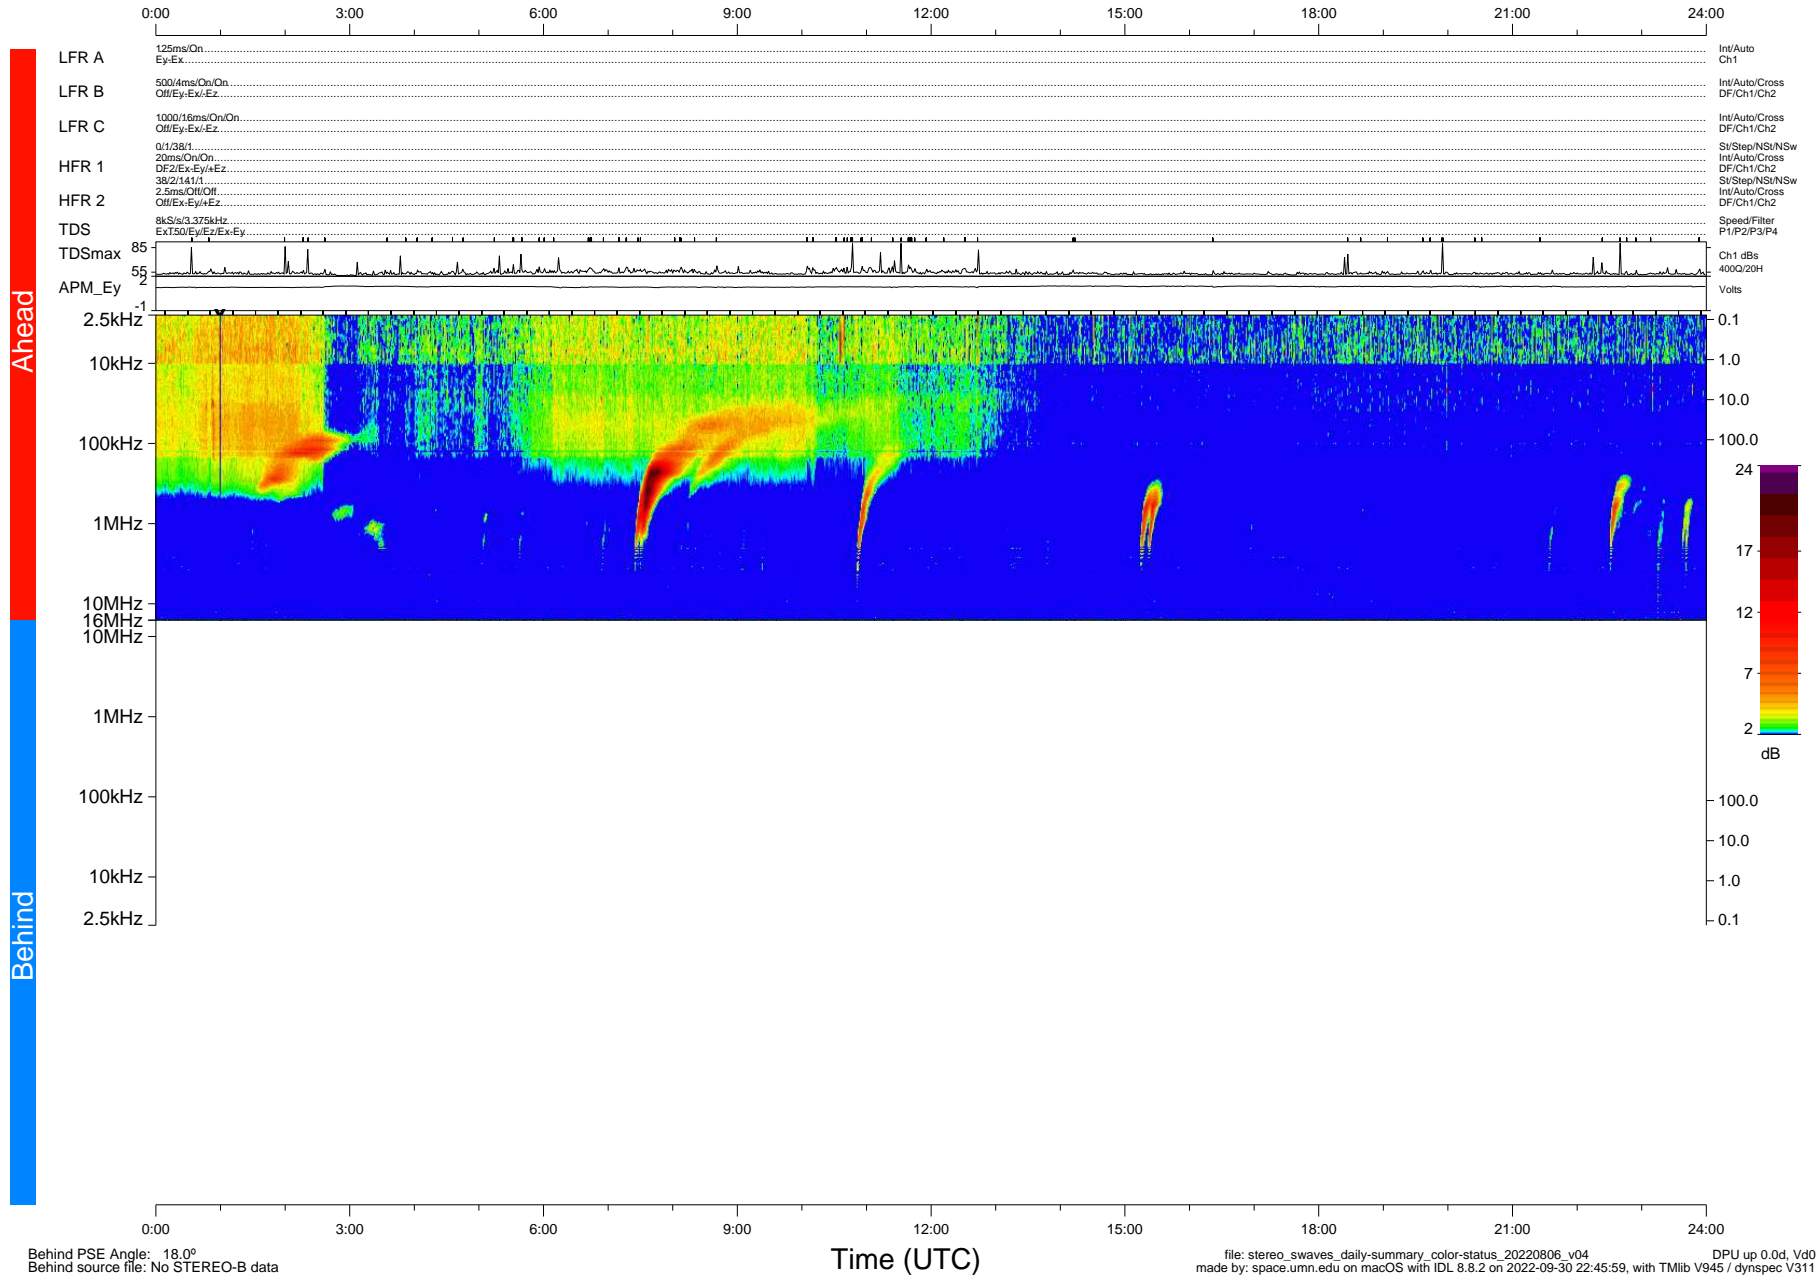

STEREO/WAVES Daily Summary - 06-Aug-2022 (DOY 218)

Ahead source file: swaves_ahead_2022_218_1_05.fin (Recovery: 100.0% HK, 111% Pkts)
Ahead PSE Angle: -22.5°

DPU up 2586.9d, V412d40

Behind PSE Angle: 18.0°
Behind source file: No STEREO-B data