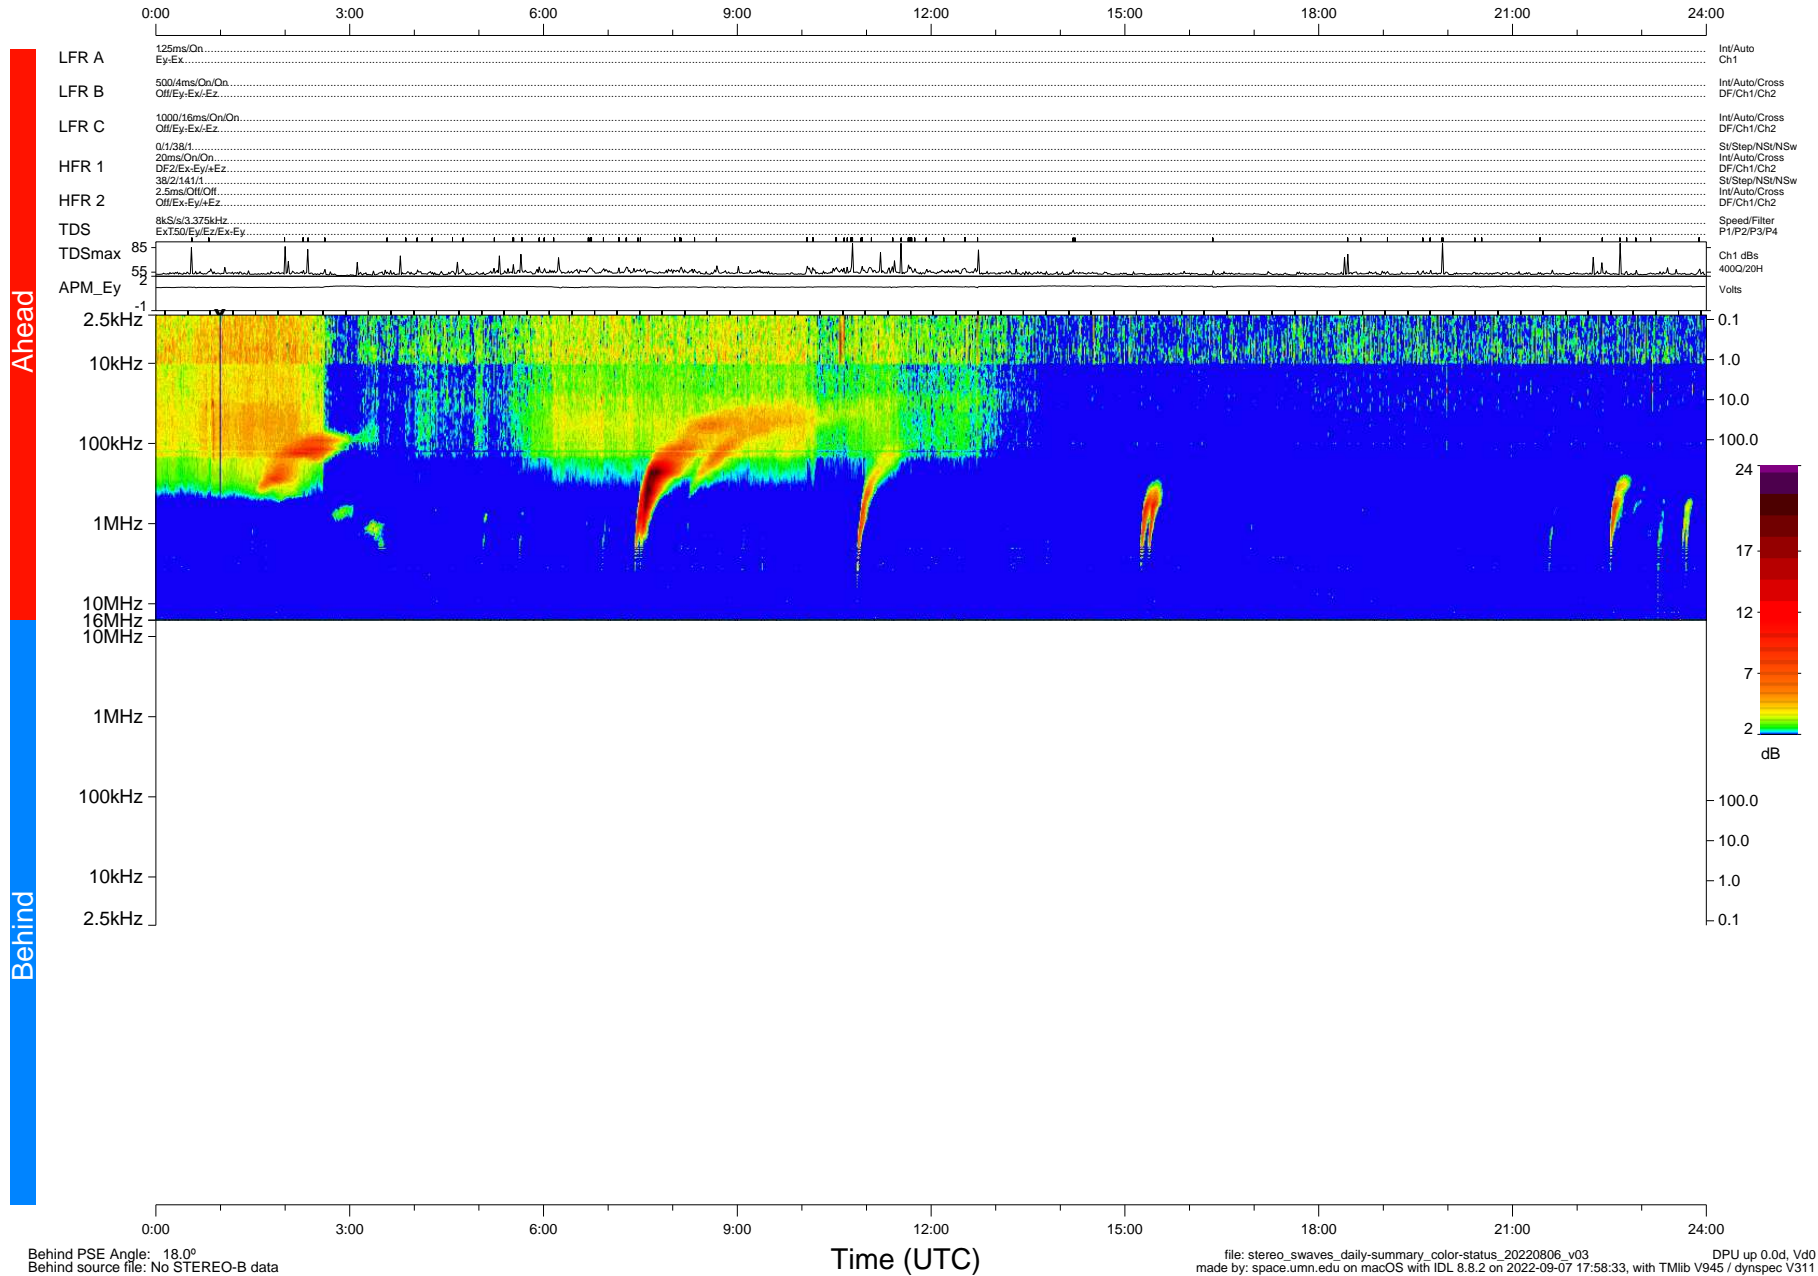

# STEREO/WAVES Daily Summary - 06-Aug-2022 (DOY 218)

Ahead source file: swaves\_ahead\_2022\_218\_1\_05.fin (Recovery: 100.0% HK, 111% Pkts)  
 Ahead PSE Angle: -22.5°

DPU up 2586.9d, V412d40

Behind PSE Angle: 18.0°  
 Behind source file: No STEREO-B data

file: stereo\_swaves\_daily-summary\_color-status\_20220806\_v03  
 made by: space.umn.edu on macOS with IDL 8.8.2 on 2022-09-07 17:58:33, with Tlib V945 / dynspec V311  
 DPU up 0.0d, Vd0