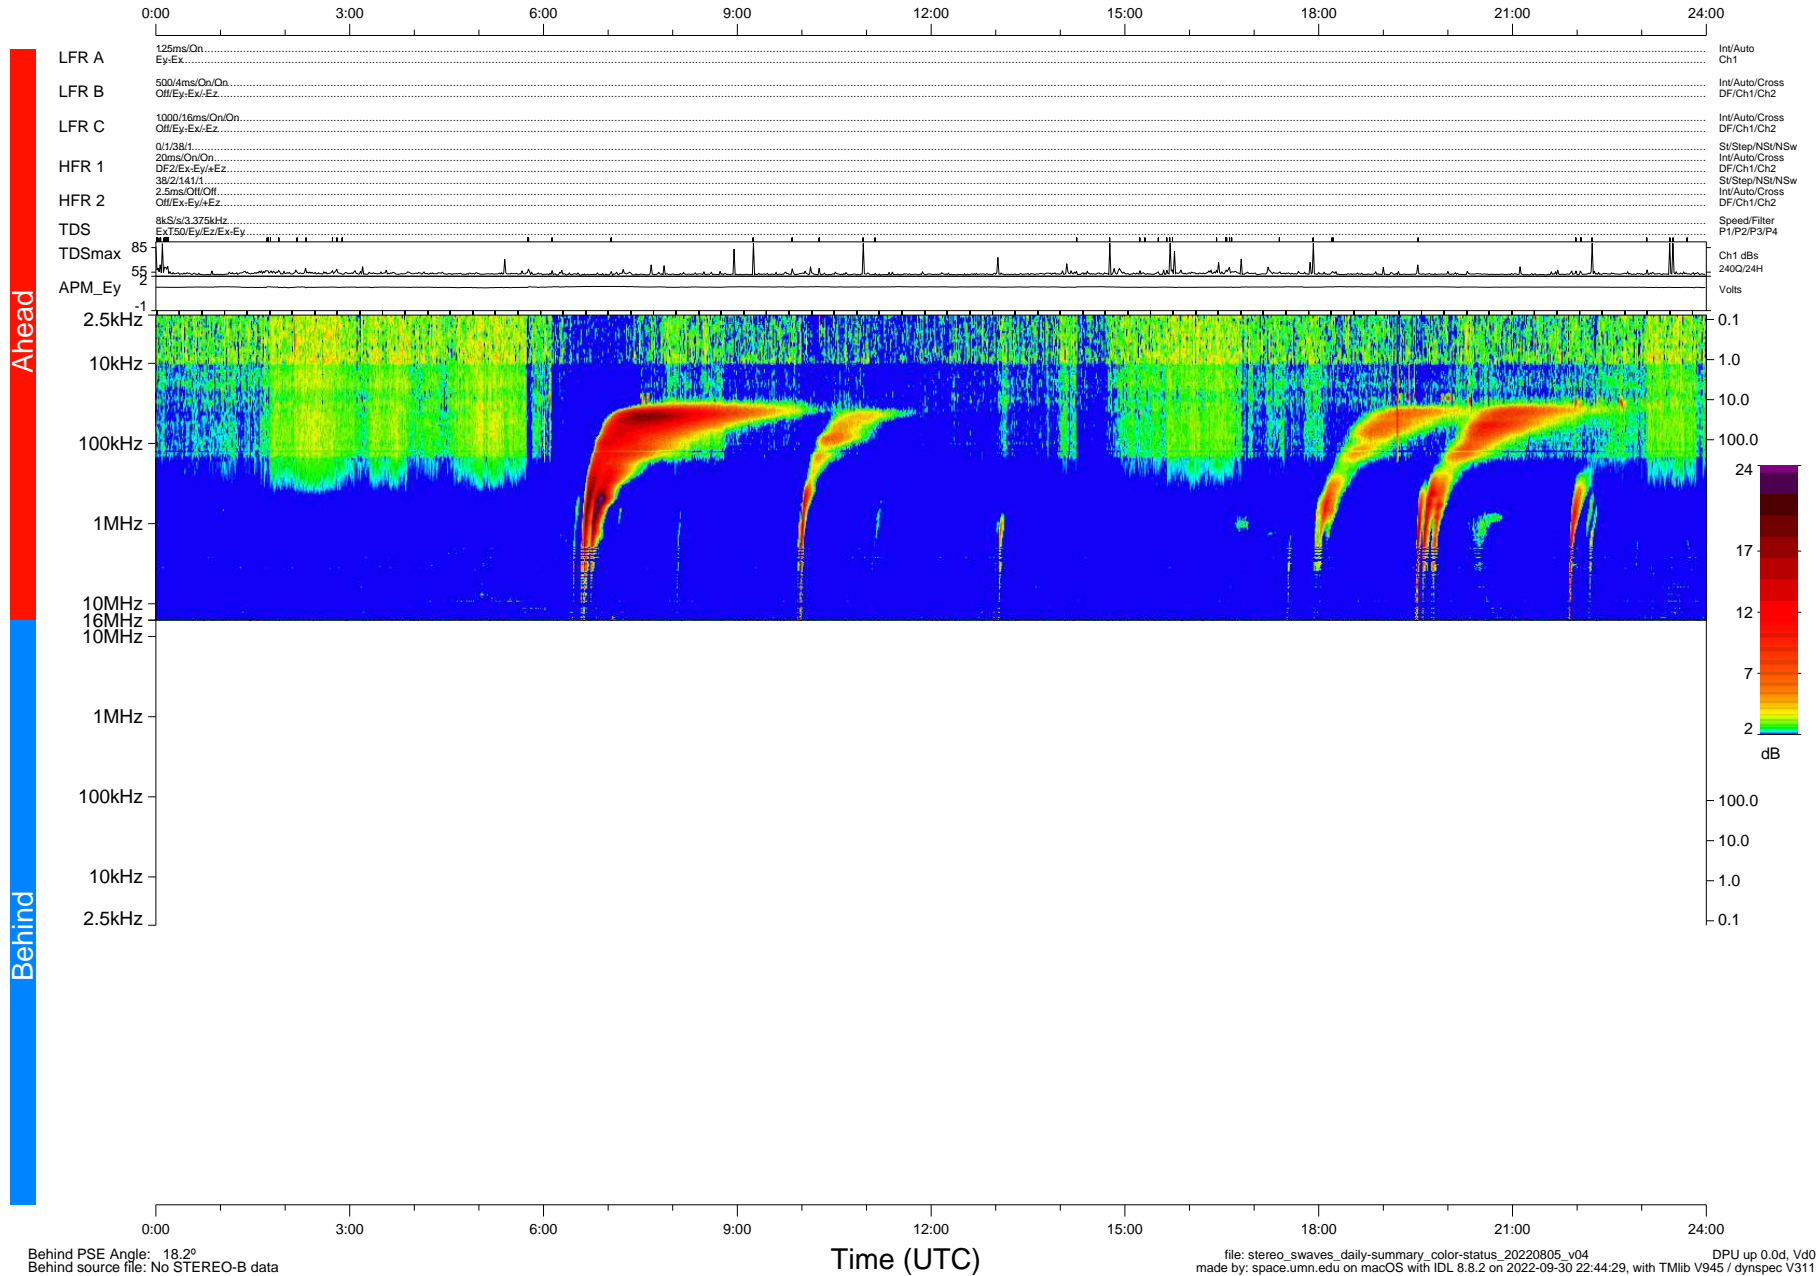

STEREO/WAVES Daily Summary - 05-Aug-2022 (DOY 217)

Ahead source file: swaves_ahead_2022_217_1_05.fin (Recovery: 100.0% HK, 88% Pkts)
Ahead PSE Angle: -22.5°

DPU up 2585.9d, V412d40

Behind PSE Angle: 18.2°
Behind source file: No STEREO-B data