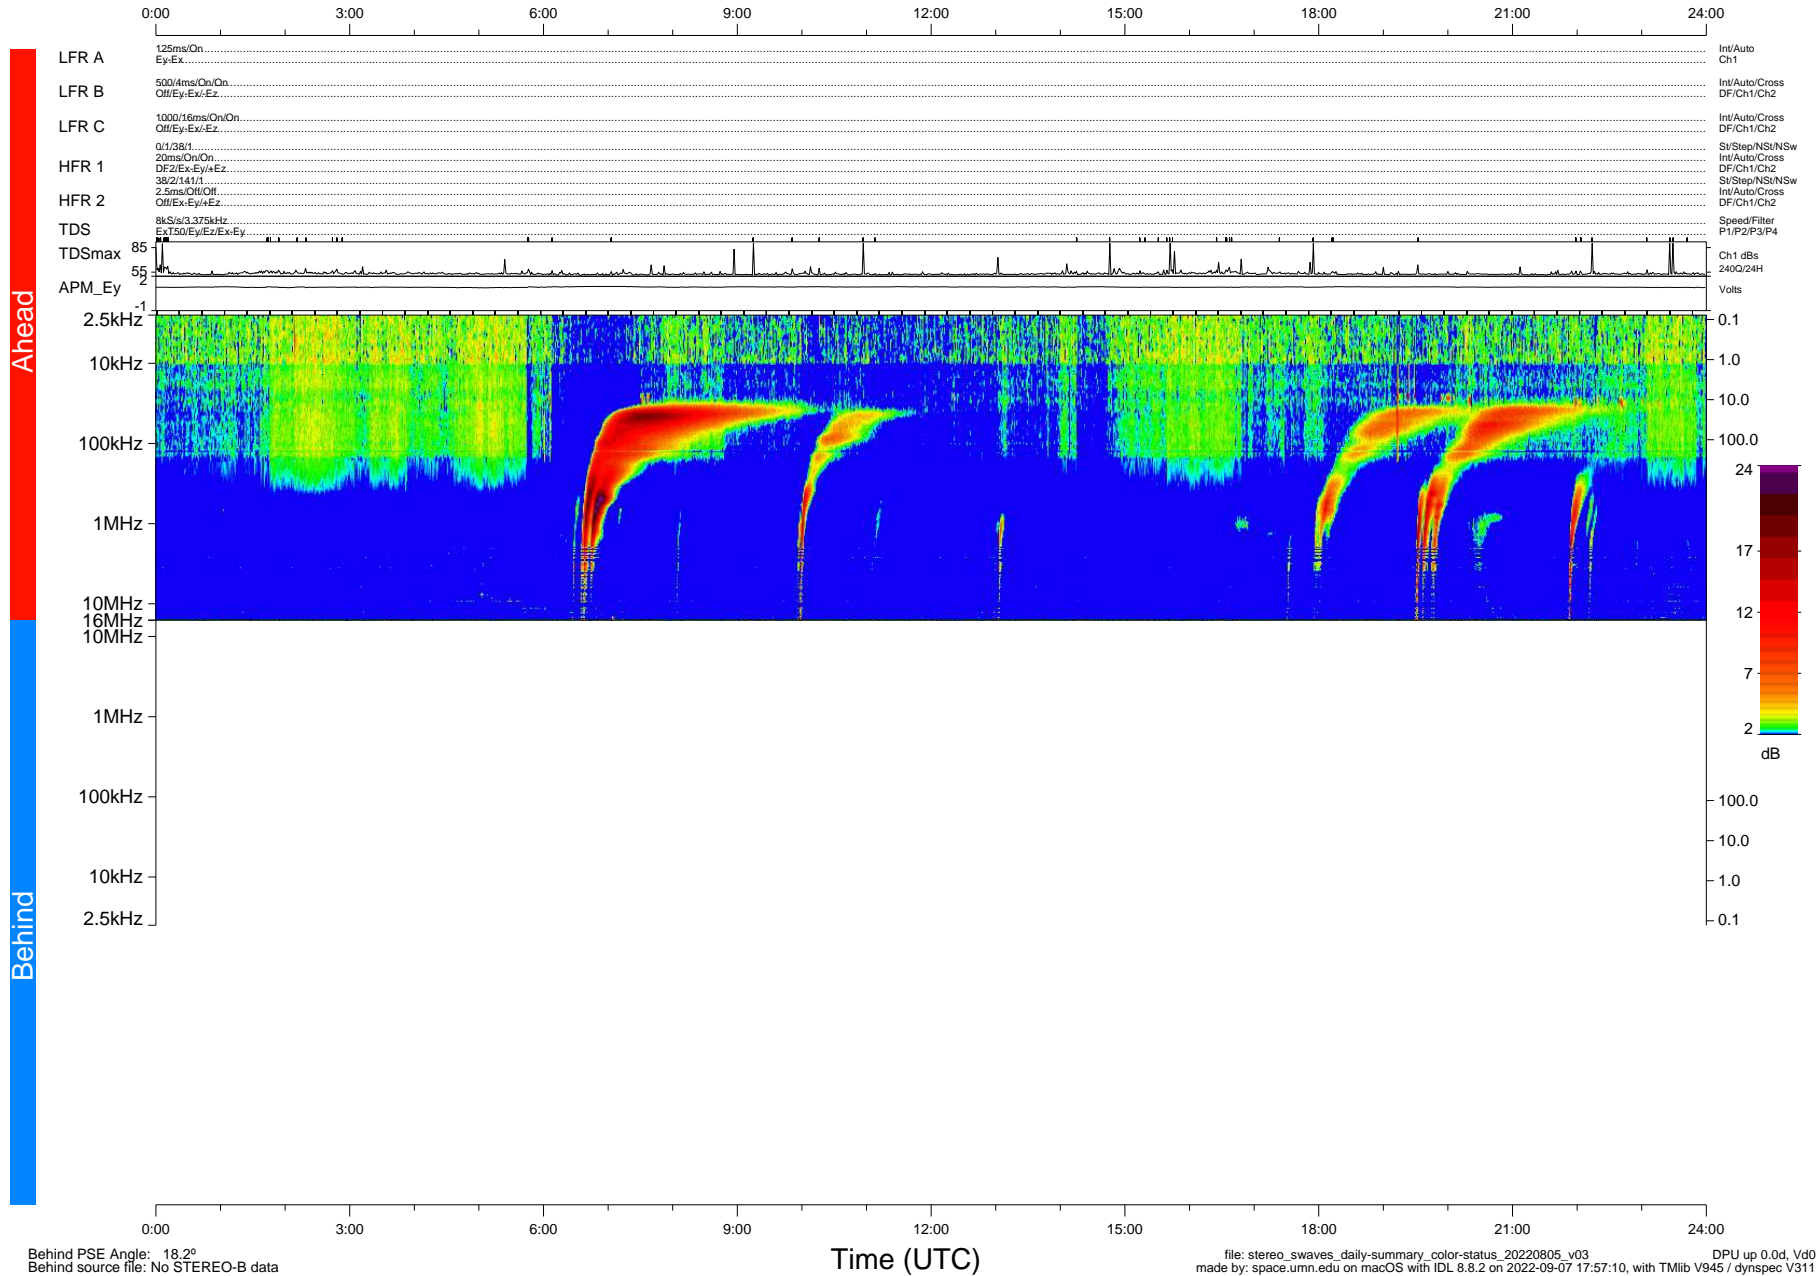

STEREO/WAVES Daily Summary - 05-Aug-2022 (DOY 217)

Ahead source file: swaves_ahead_2022_217_1_05.fin (Recovery: 100.0% HK, 88% Pkts)
 Ahead PSE Angle: -22.5°

DPU up 2585.9d, V412d40

Behind PSE Angle: 18.2°
 Behind source file: No STEREO-B data

Time (UTC)

file: stereo_swaves_daily-summary_color-status_20220805_v03 DPU up 0.0d, Vd0
 made by: space.umn.edu on macOS with IDL 8.8.2 on 2022-09-07 17:57:10, with Tlib V945 / dynspec V311