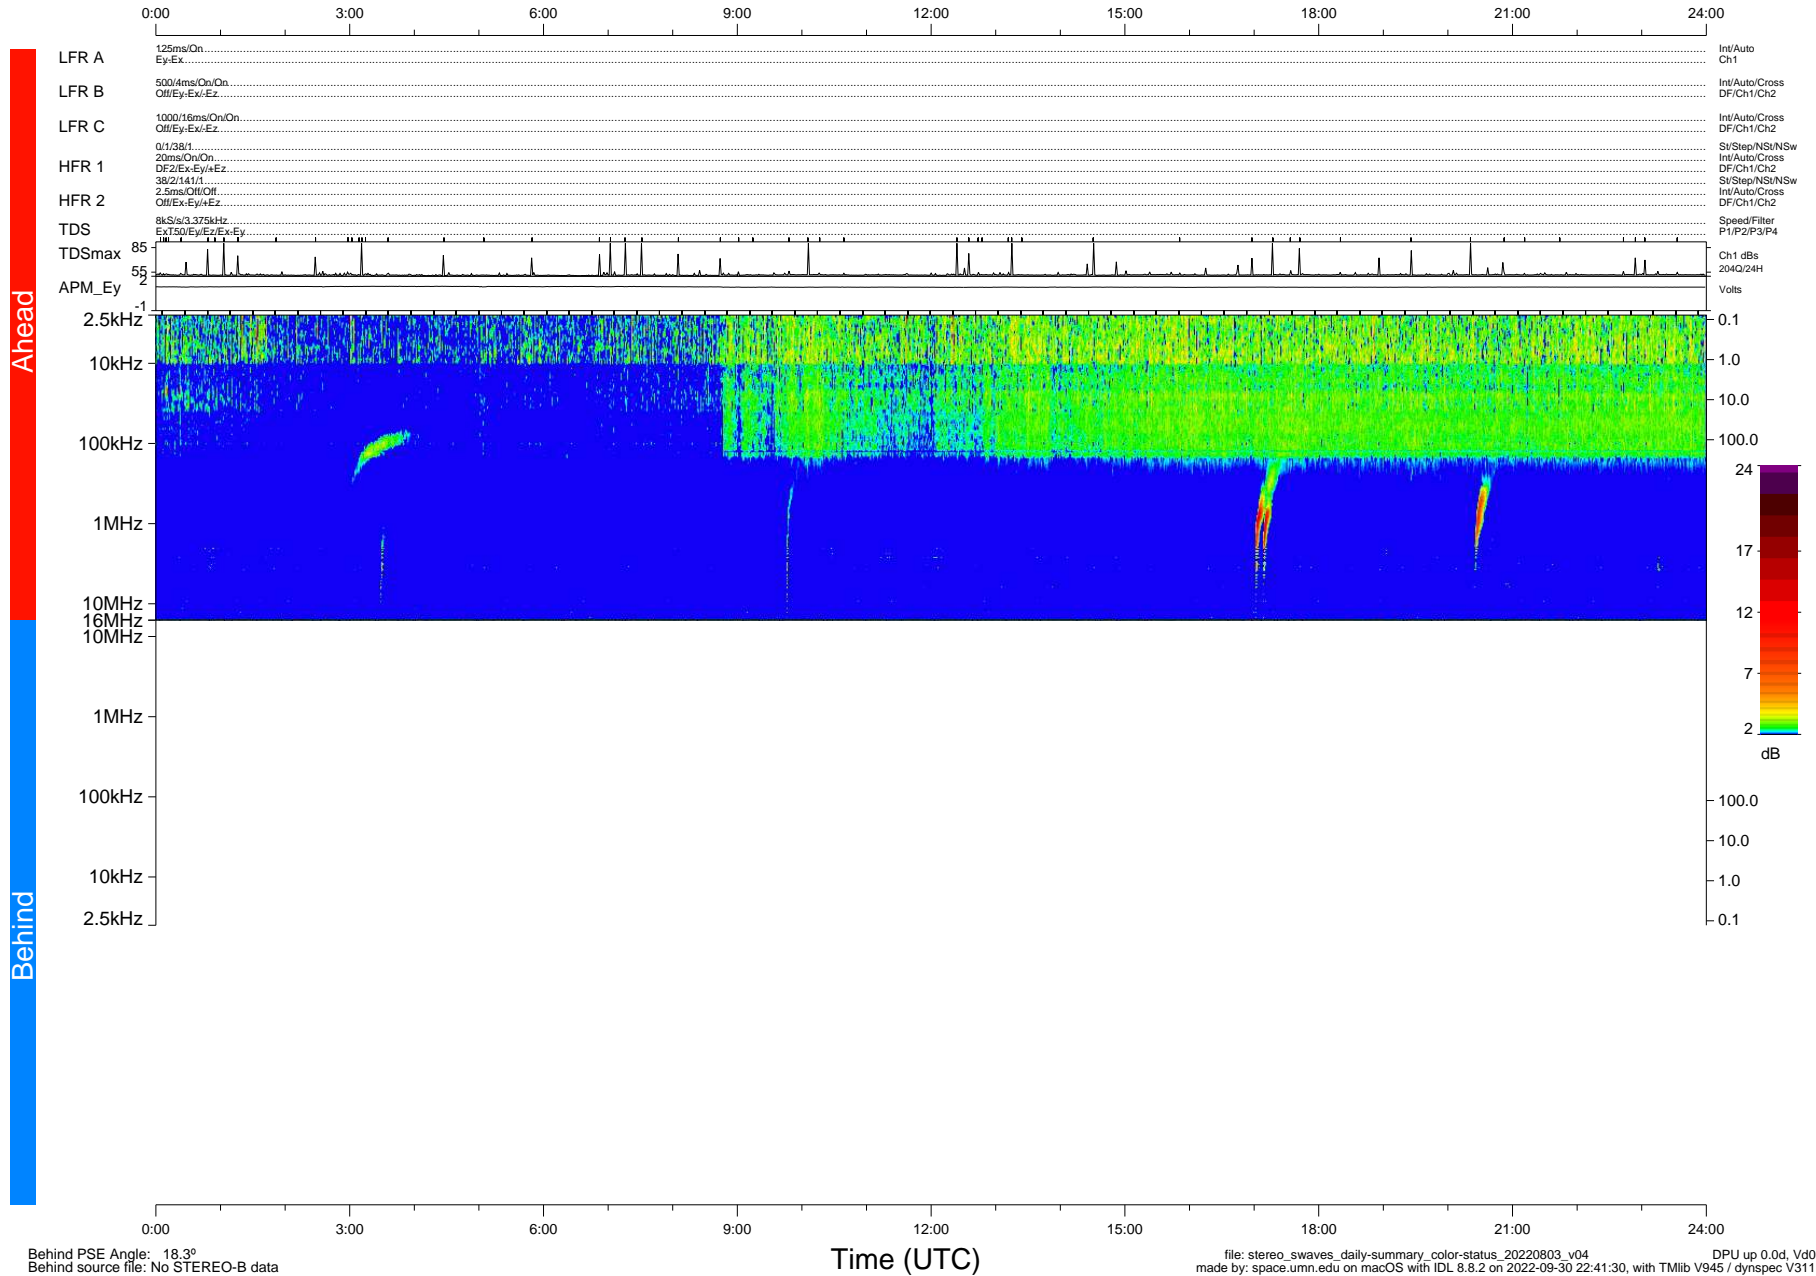

STEREO/WAVES Daily Summary - 03-Aug-2022 (DOY 215)

Ahead source file: swaves_ahead_2022_215_1_05.fin (Recovery: 100.0% HK, 82% Pkts)
Ahead PSE Angle: -22.7°

DPU up 2583.9d, V412d40

Behind PSE Angle: 18.3°
Behind source file: No STEREO-B data