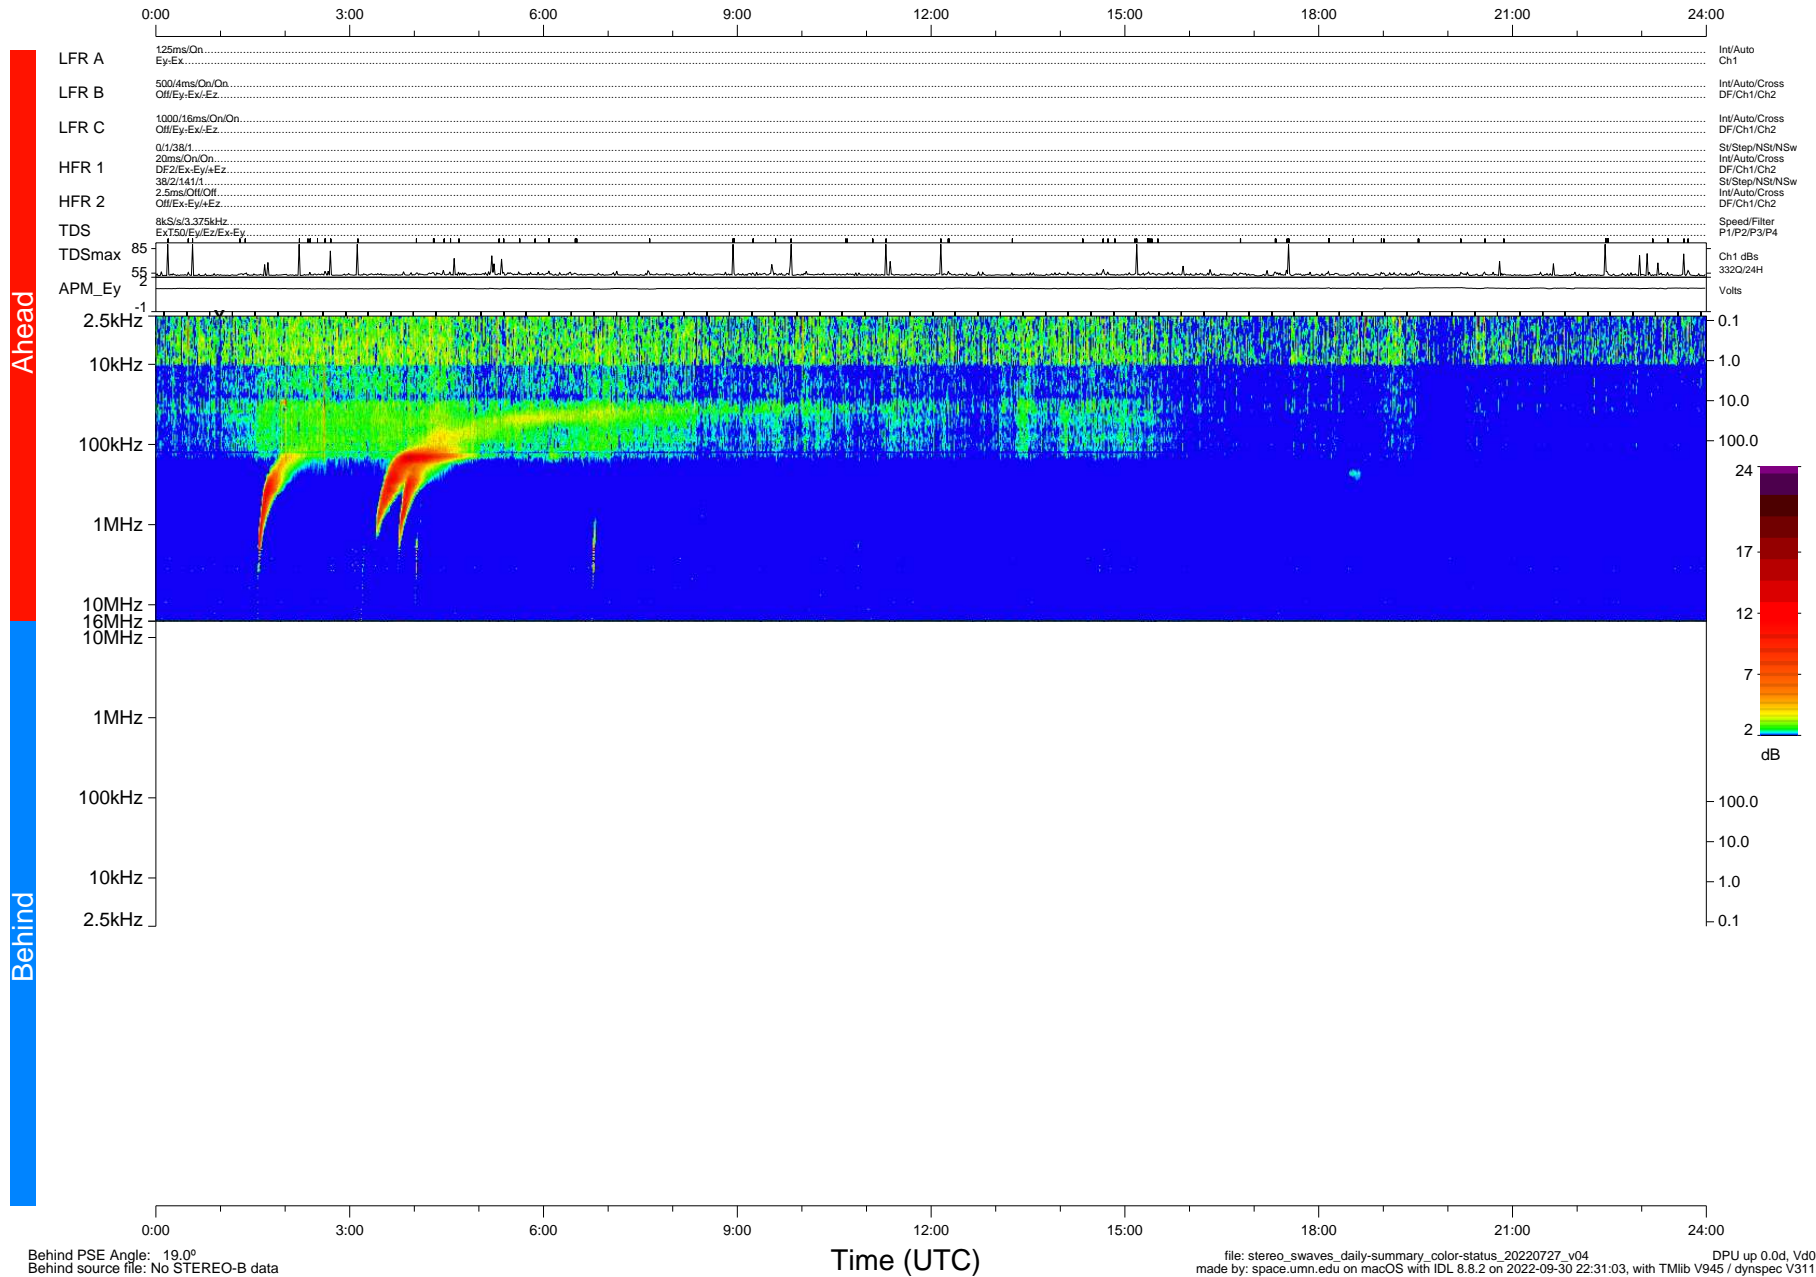

STEREO/WAVES Daily Summary - 27-Jul-2022 (DOY 208)

Ahead source file: swaves_ahead_2022_208_1_05.fin (Recovery: 100.0% HK, 101% Pkts)
 Ahead PSE Angle: -23.4°

DPU up 2576.9d, V412d40

Behind PSE Angle: 19.0°
 Behind source file: No STEREO-B data

file: stereo_swaves_daily-summary_color-status_20220727_v04
 made by: space.umn.edu on macOS with IDL 8.8.2 on 2022-09-30 22:31:03, with Tlib V945 / dynspec V311
 DPU up 0.0d, Vd0