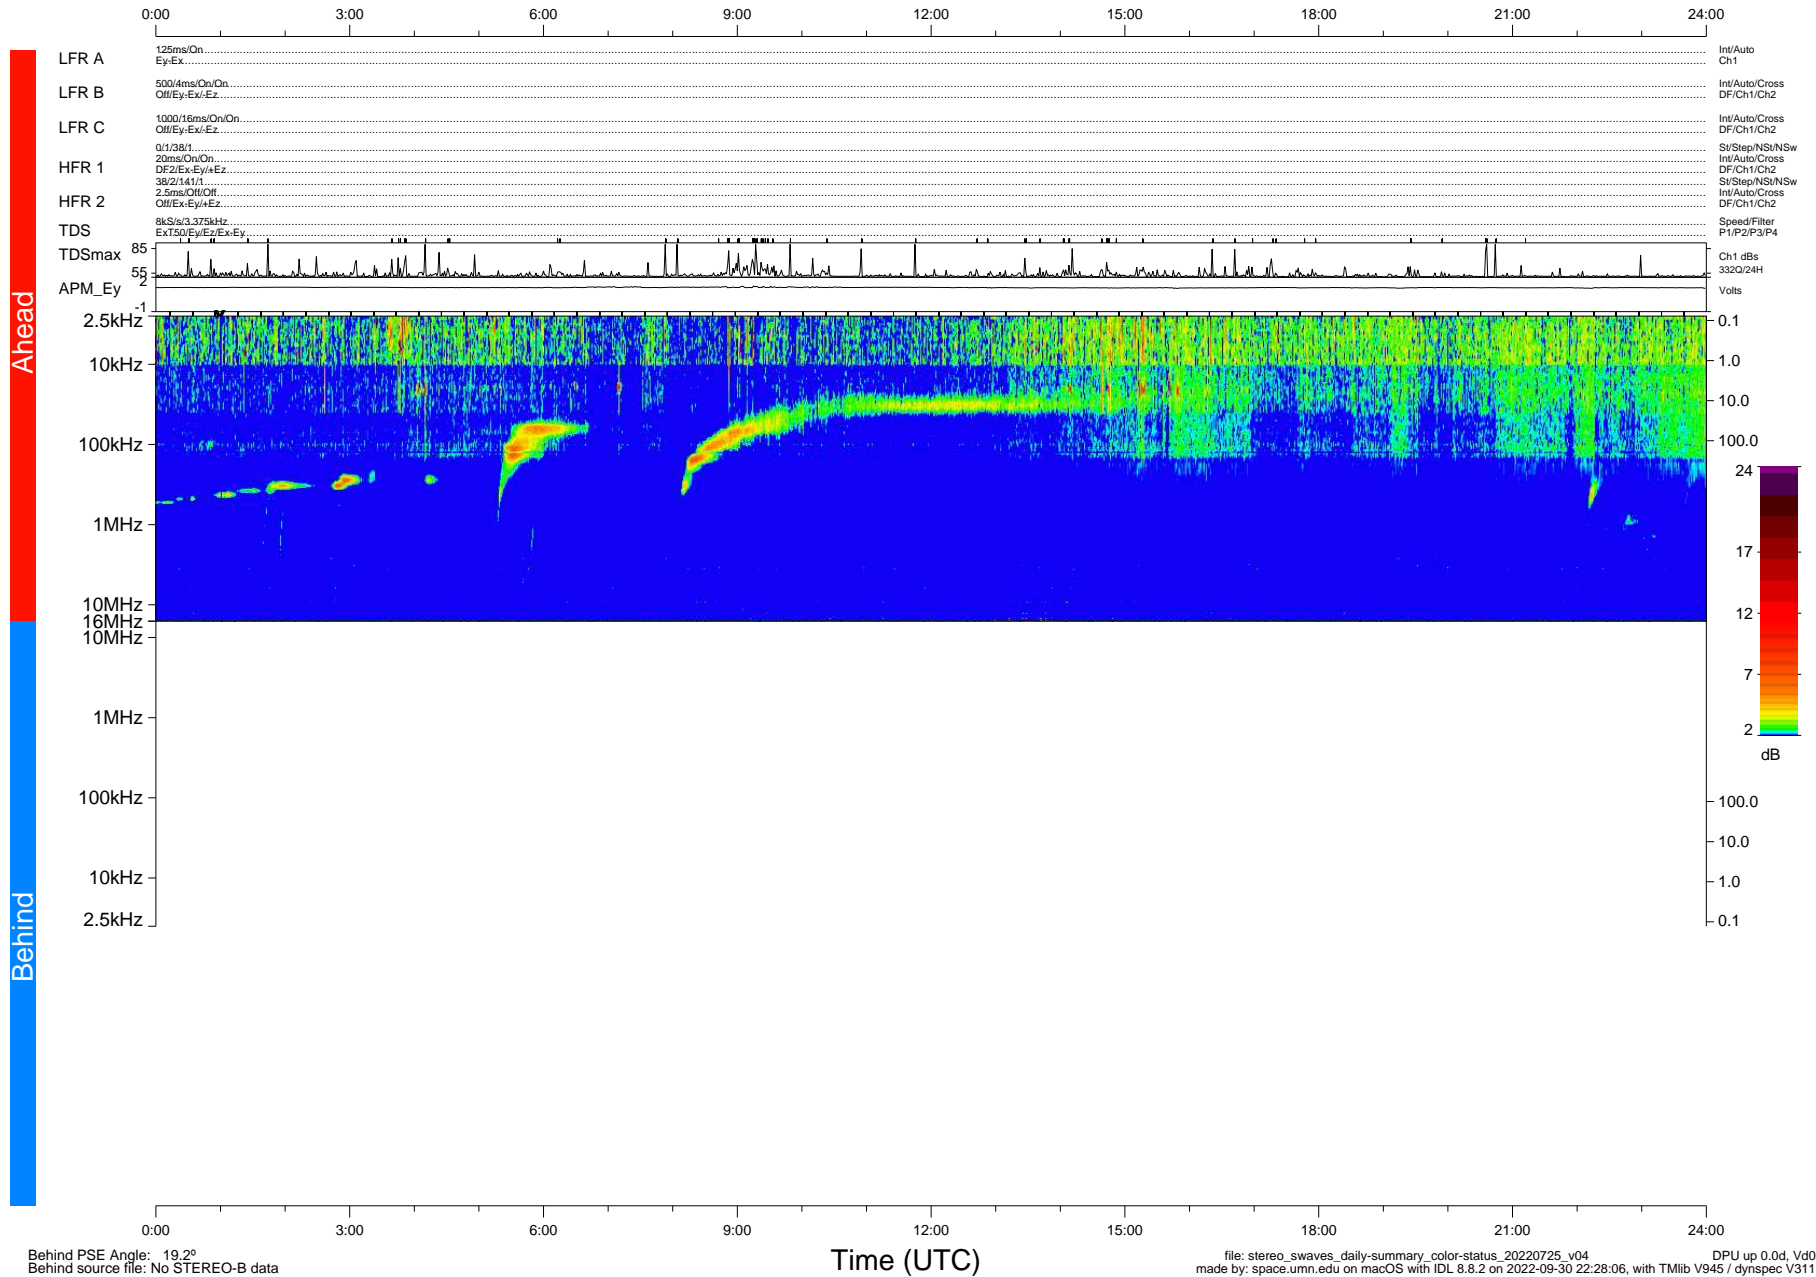

STEREO/WAVES Daily Summary - 25-Jul-2022 (DOY 206)

Ahead source file: swaves_ahead_2022_206_1_05.fin (Recovery: 100.0% HK, 101% Pkts)
 Ahead PSE Angle: -23.7°

DPU up 2574.9d, V412d40

Behind PSE Angle: 19.2°
 Behind source file: No STEREO-B data

Time (UTC)

file: stereo_swaves_daily-summary_color-status_20220725_v04
 made by: space.umn.edu on macOS with IDL 8.8.2 on 2022-09-30 22:28:06, with Tlib V945 / dynspec V311
 DPU up 0.0d, Vd0