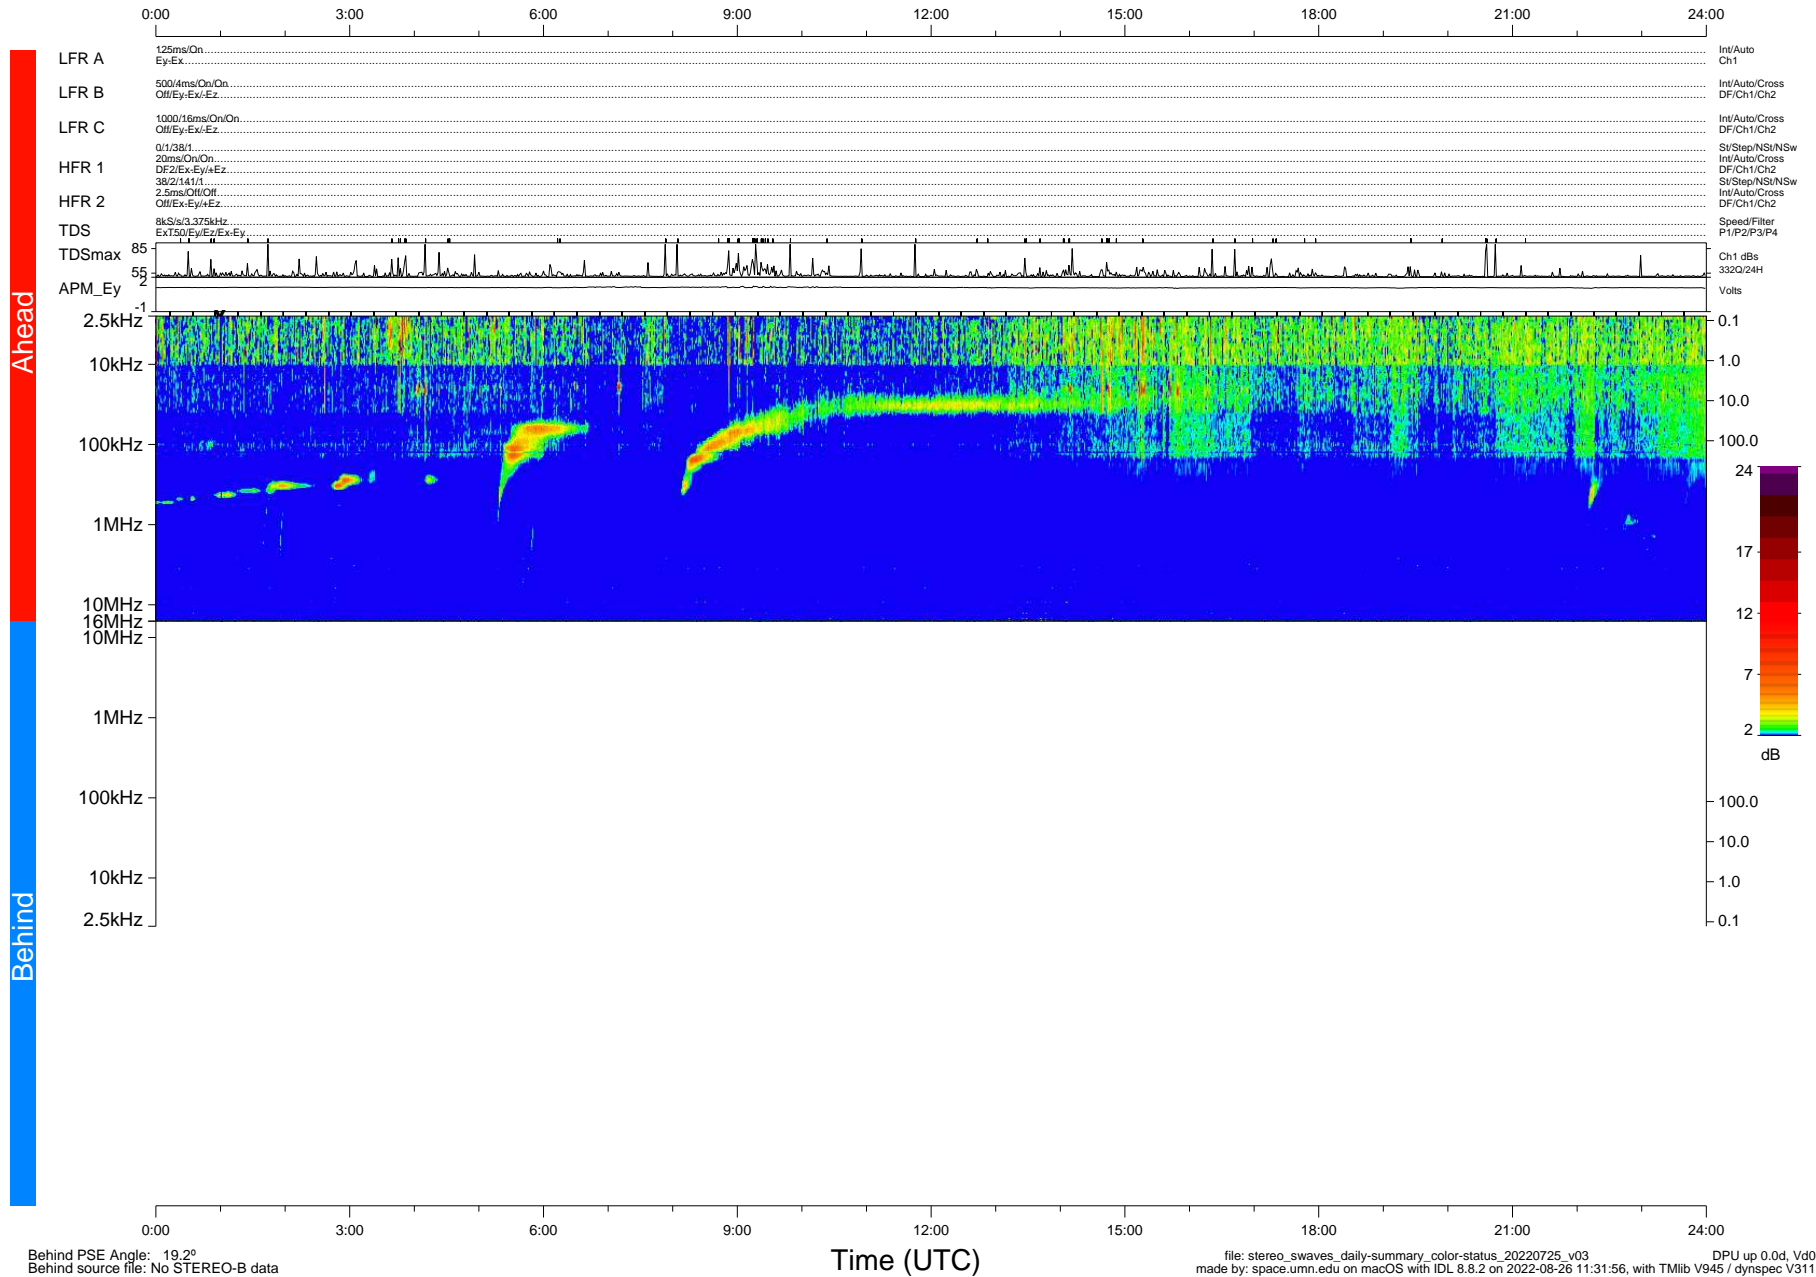

STEREO/WAVES Daily Summary - 25-Jul-2022 (DOY 206)

Ahead source file: swaves_ahead_2022_206_1_05.fin (Recovery: 100.0% HK, 101% Pkts)
 Ahead PSE Angle: -23.7°

DPU up 2574.9d, V412d40

Behind PSE Angle: 19.2°
 Behind source file: No STEREO-B data

file: stereo_swaves_daily-summary_color-status_20220725_v03
 made by: space.umn.edu on macOS with IDL 8.8.2 on 2022-08-26 11:31:56, with Tlib V945 / dynspec V311
 DPU up 0.0d, Vd0