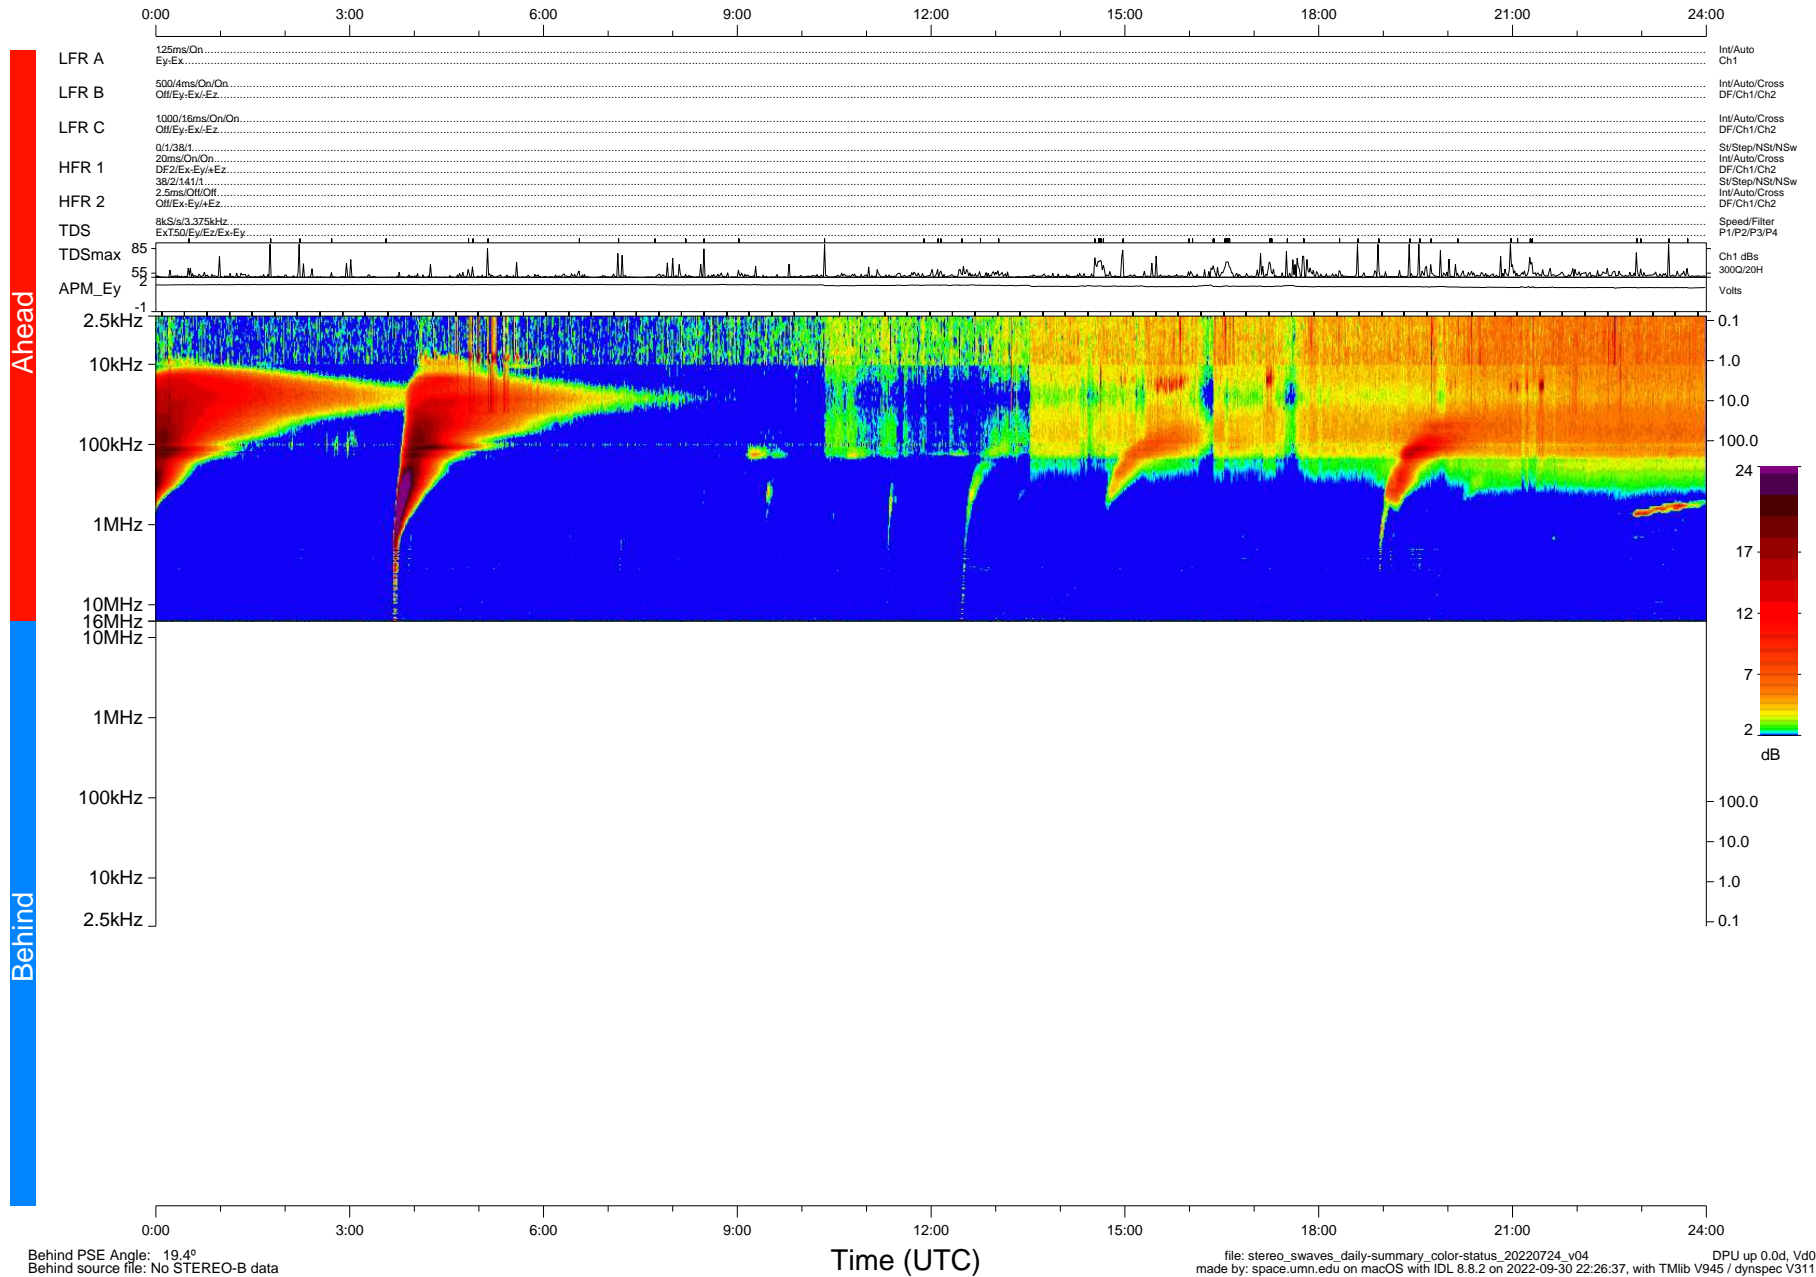

STEREO/WAVES Daily Summary - 24-Jul-22 (DOY 205)

Ahead source file: swaves_ahead_2022_205_1_05.fin (Recovery: 100.0% HK, 96% PKts)
 Ahead PSE Angle: -23.7°

DPU up 2573.9d, V412d40

Behind PSE Angle: 19.4°
 Behind source file: No STEREO-B data

file: stereo_swaves_daily-summary_color-status_20220724_v04
 made by: space.umn.edu on macOS with IDL 8.8.2 on 2022-09-30 22:26:37, with Tlib V945 / dynspec V311
 DPU up 0.0d, Vd0