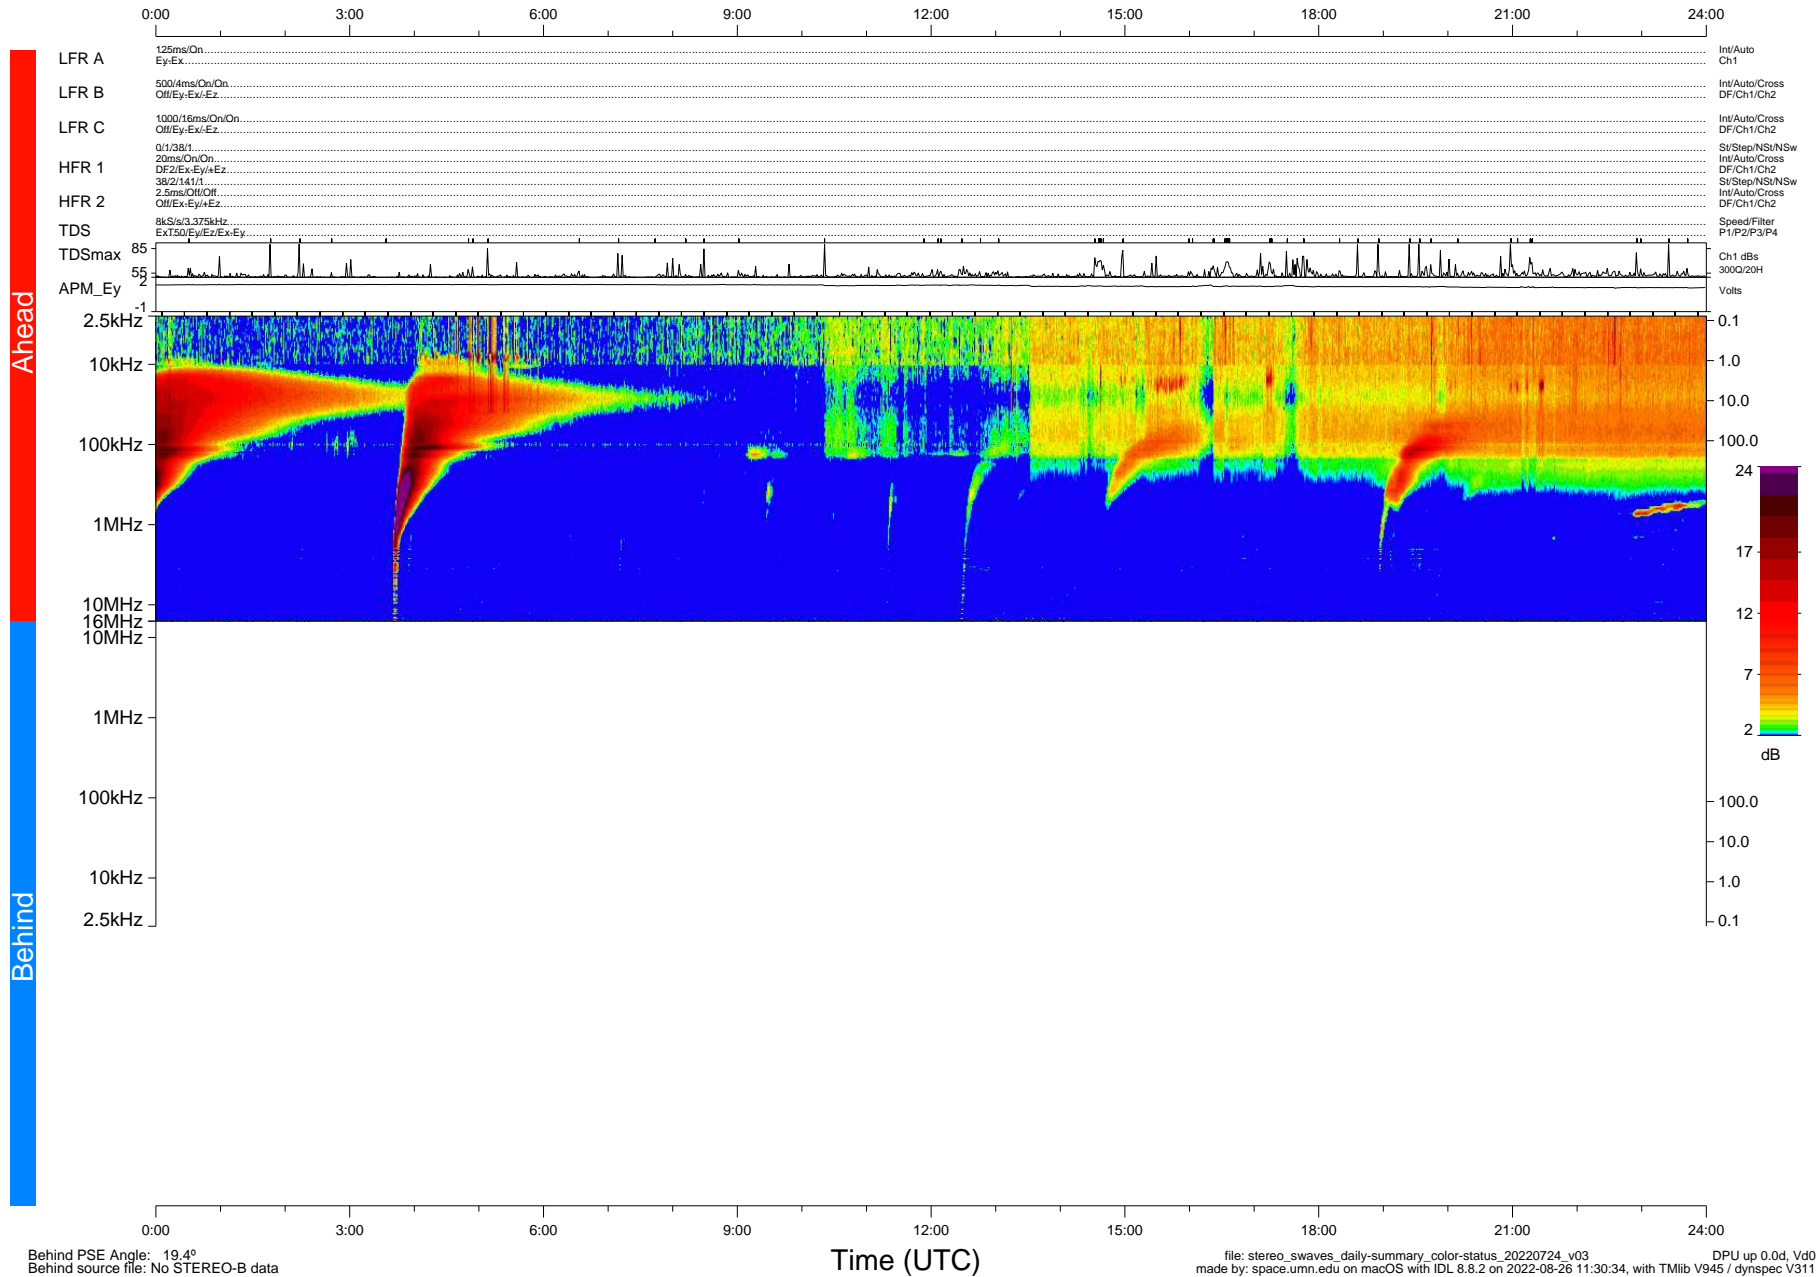

# STEREO/WAVES Daily Summary - 24-Jul-2022 (DOY 205)

Ahead source file: swaves\_ahead\_2022\_205\_1\_05.fin (Recovery: 100.0% HK, 96% PKts)  
 Ahead PSE Angle: -23.7°

DPU up 2573.9d, V412d40

Behind PSE Angle: 19.4°  
 Behind source file: No STEREO-B data

file: stereo\_swaves\_daily-summary\_color-status\_20220724\_v03 DPU up 0.0d, Vd0  
 made by: space.umn.edu on macOS with IDL 8.8.2 on 2022-08-26 11:30:34, with Tlib V945 / dynspec V311