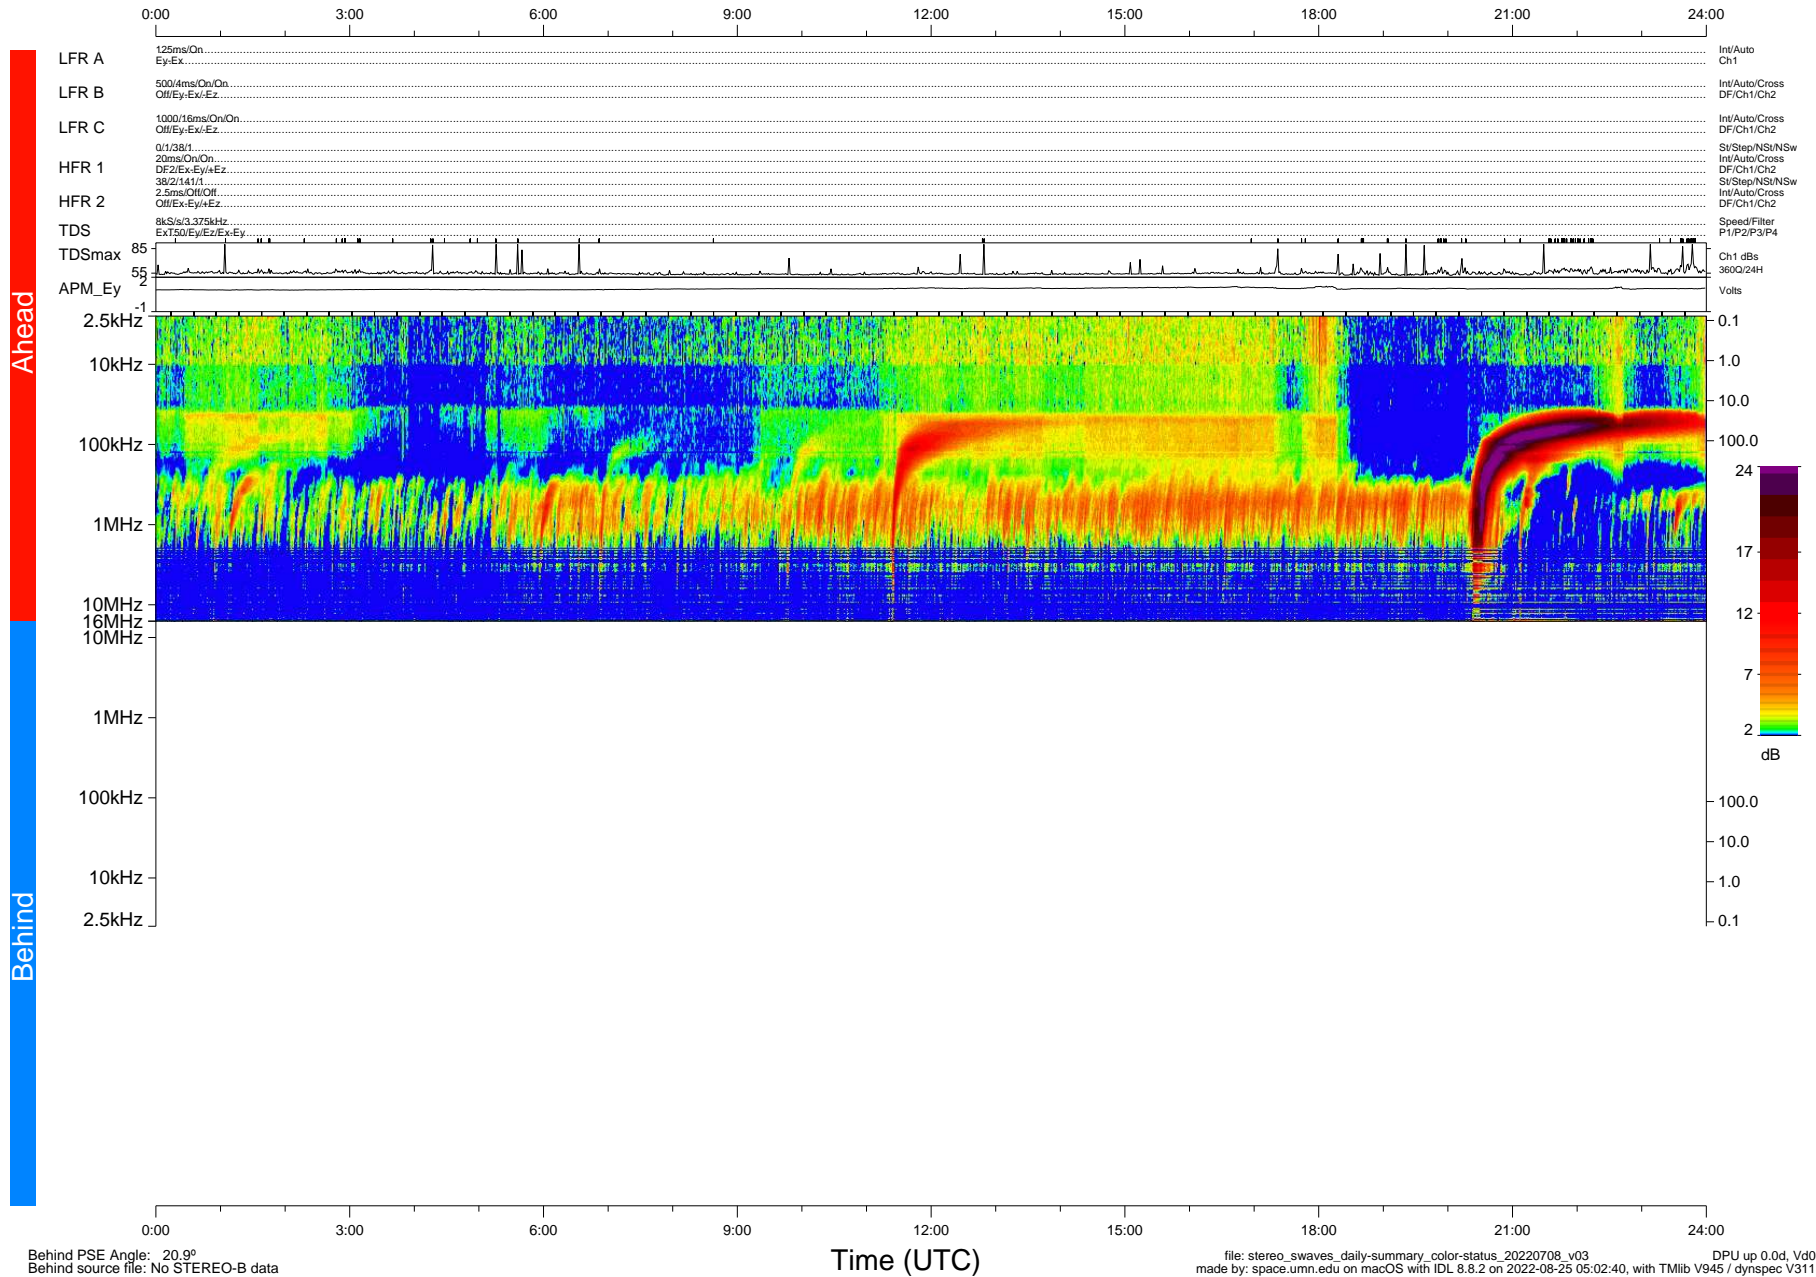

# STEREO/WAVES Daily Summary - 08-Jul-2022 (DOY 189)

Ahead source file: swaves\_ahead\_2022\_189\_1\_05.fin (Recovery: 100.0% HK, 105% Pkts)  
 Ahead PSE Angle: -25.4°

DPU up 2557.9d, V412d40

Behind PSE Angle: 20.9°  
 Behind source file: No STEREO-B data

file: stereo\_swaves\_daily-summary\_color-status\_20220708\_v03 DPU up 0.0d, Vd0  
 made by: space.umn.edu on macOS with IDL 8.8.2 on 2022-08-25 05:02:40, with Tlib V945 / dynspec V311