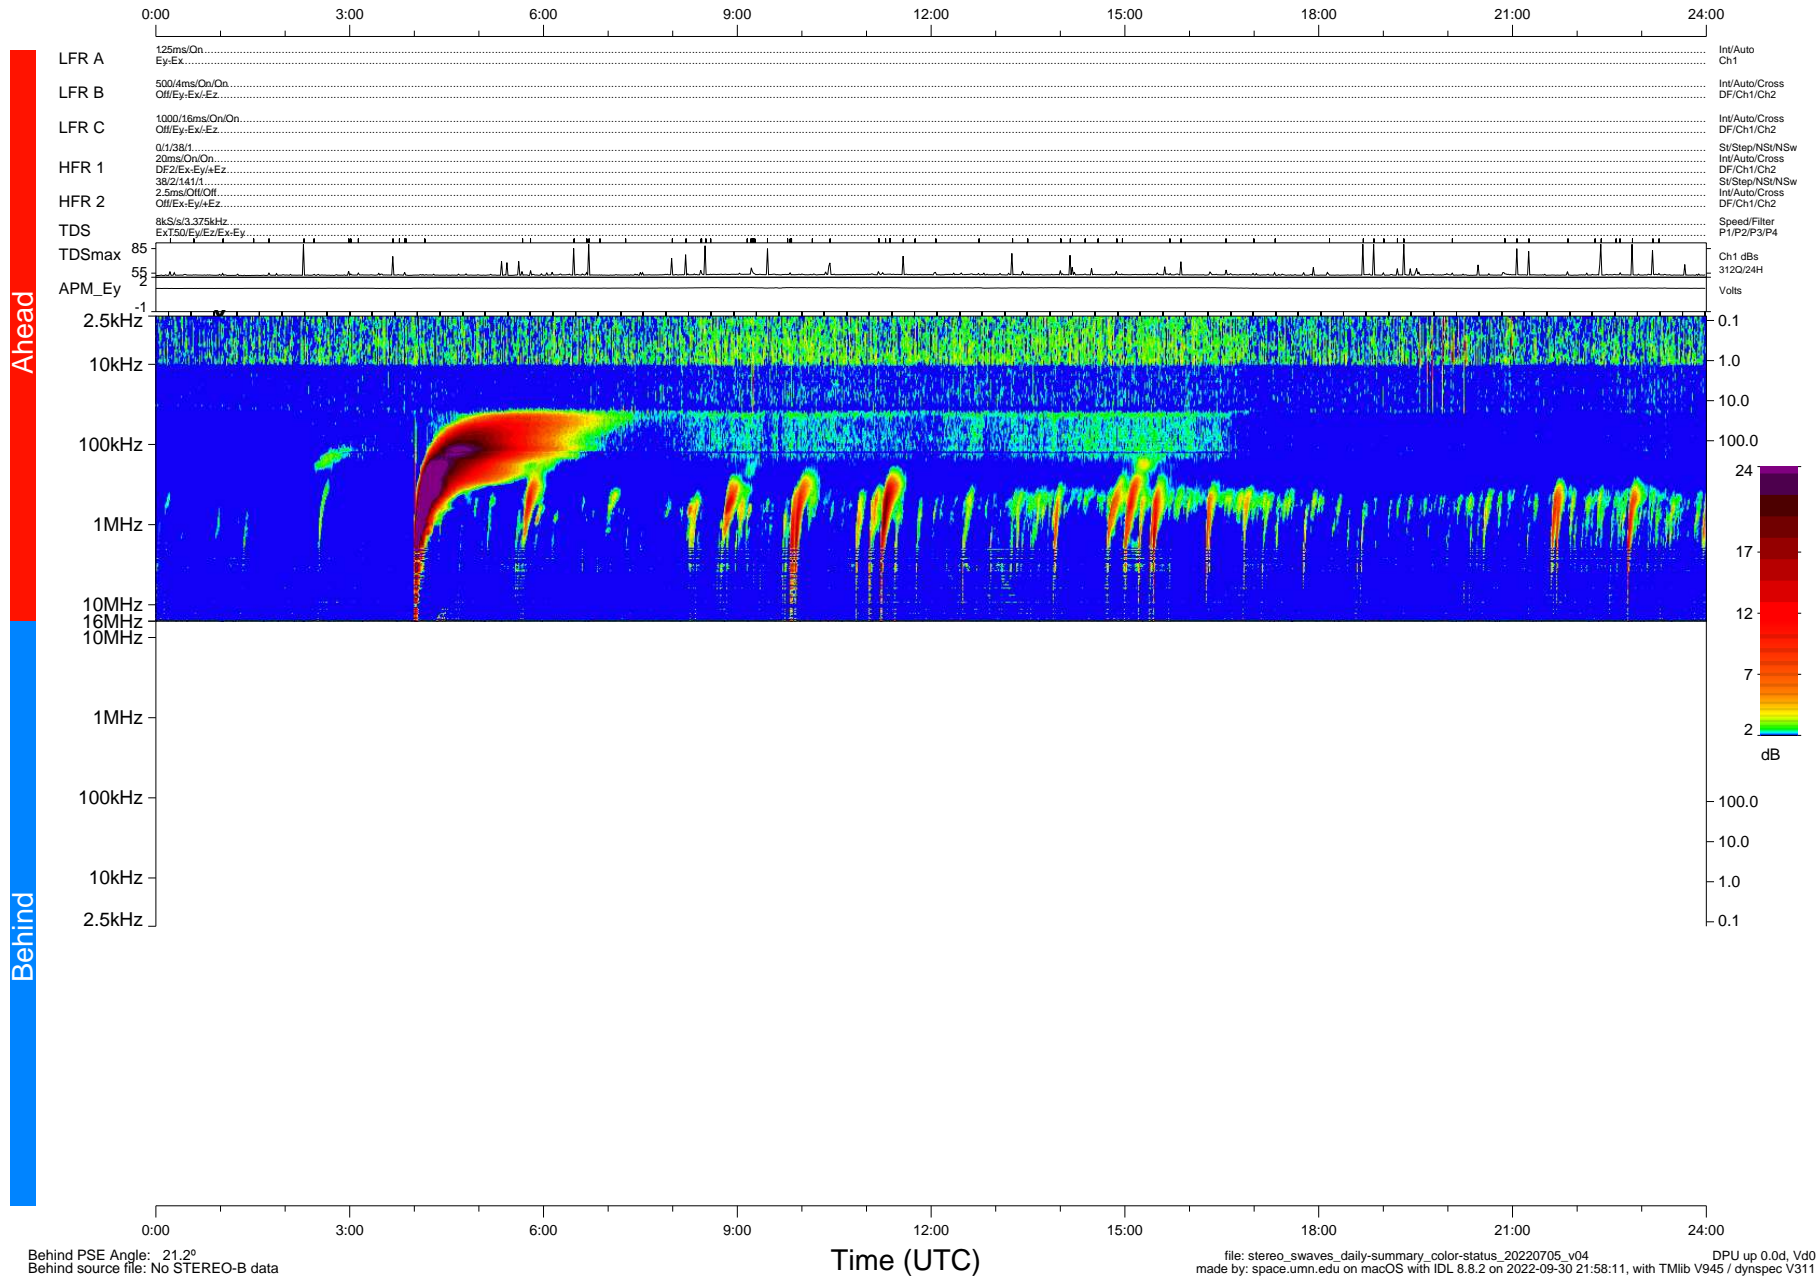

STEREO/WAVES Daily Summary - 05-Jul-2022 (DOY 186)

Ahead source file: swaves_ahead_2022_186_1_05.fin (Recovery: 100.0% HK, 98% Pkts)
 Ahead PSE Angle: -25.6°

DPU up 2554.9d, V412d40

Behind PSE Angle: 21.2°
 Behind source file: No STEREO-B data

file: stereo_swaves_daily-summary_color-status_20220705_v04
 made by: space.umn.edu on macOS with IDL 8.8.2 on 2022-09-30 21:58:11, with Tlib V945 / dynspec V311
 DPU up 0.0d, Vd0