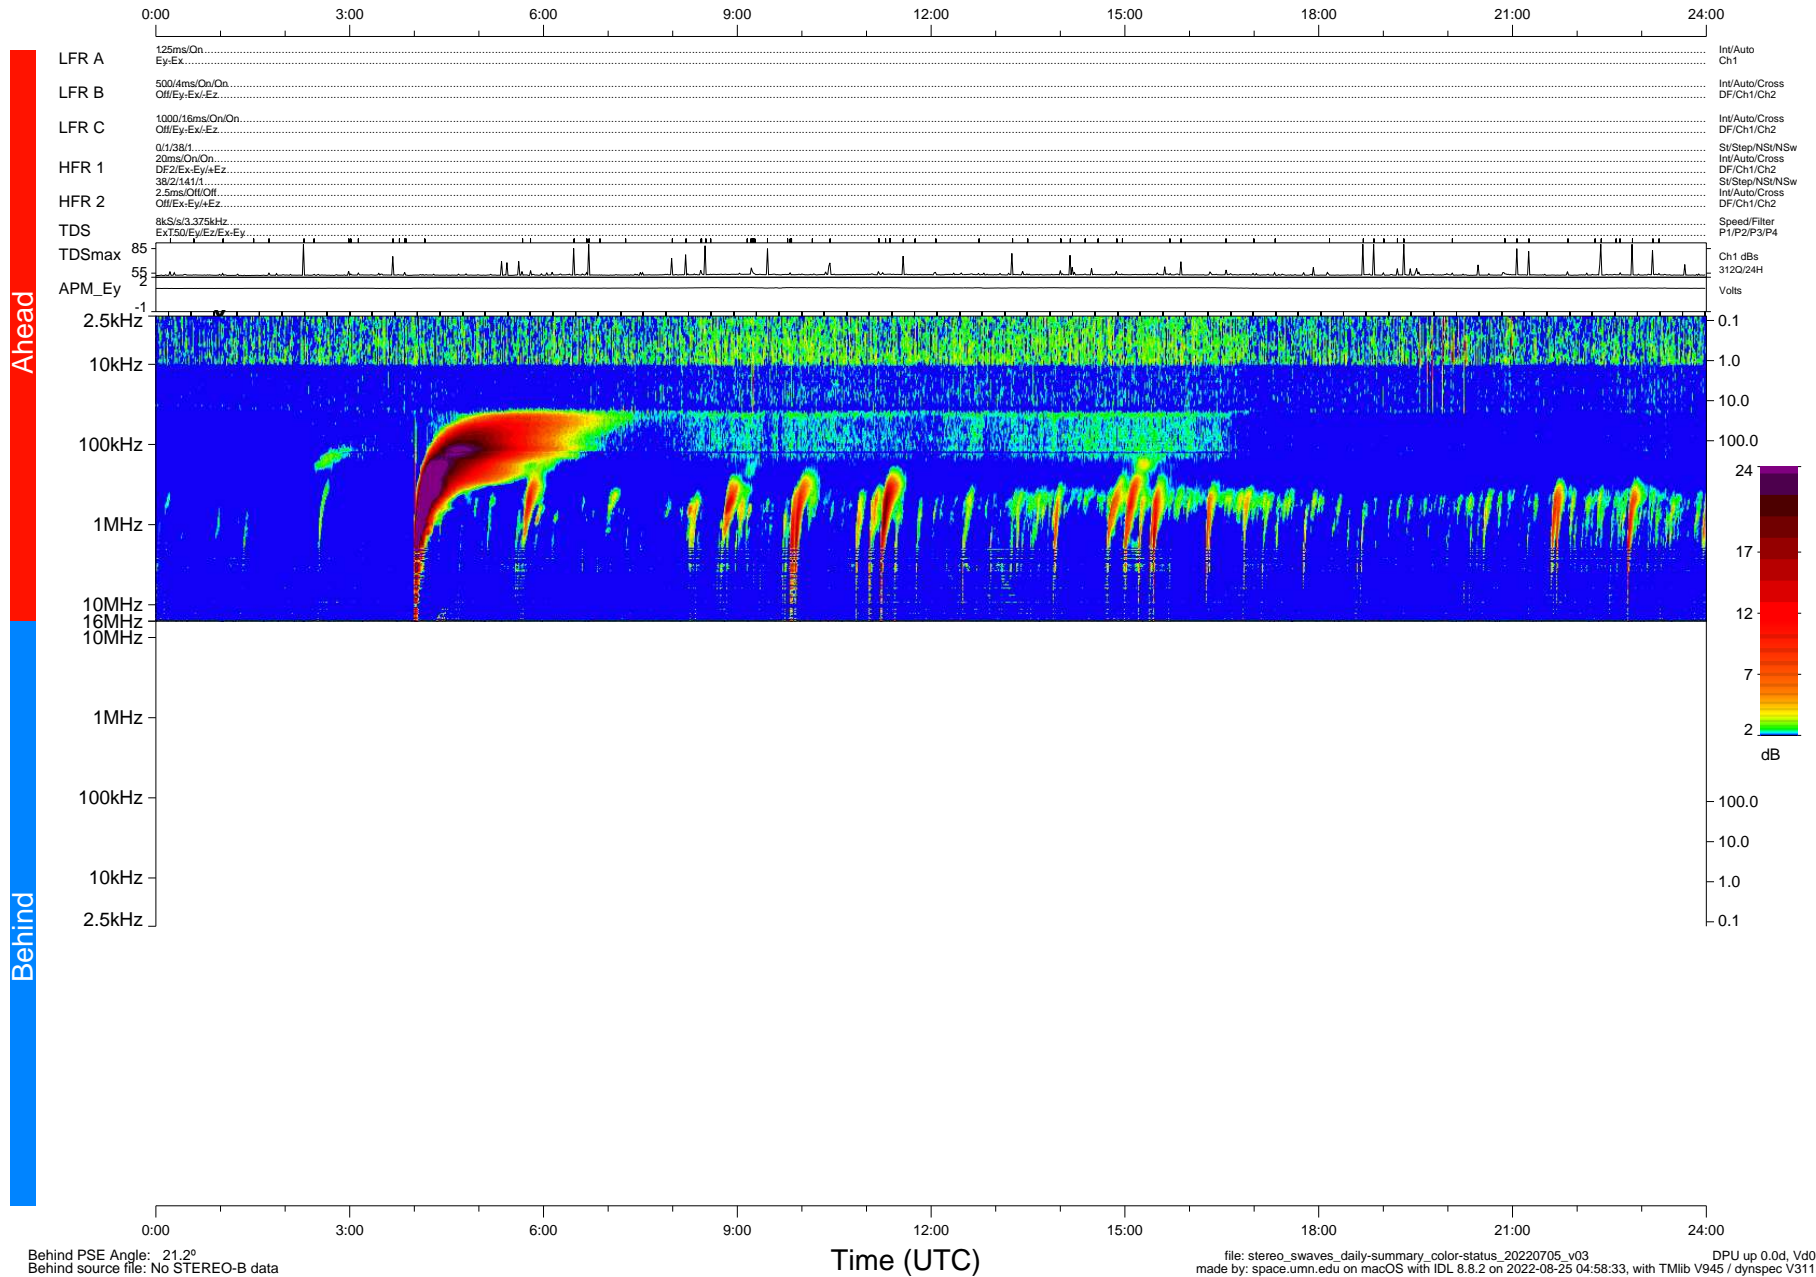

STEREO/WAVES Daily Summary - 05-Jul-2022 (DOY 186)

Ahead source file: swaves_ahead_2022_186_1_05.fin (Recovery: 100.0% HK, 98% PKts)
 Ahead PSE Angle: -25.6°

DPU up 2554.9d, V412d40

Behind PSE Angle: 21.2°
 Behind source file: No STEREO-B data

file: stereo_swaves_daily-summary_color-status_20220705_v03 DPU up 0.0d, Vd0
 made by: space.umn.edu on macOS with IDL 8.8.2 on 2022-08-25 04:58:33, with TLib V945 / dynspec V311