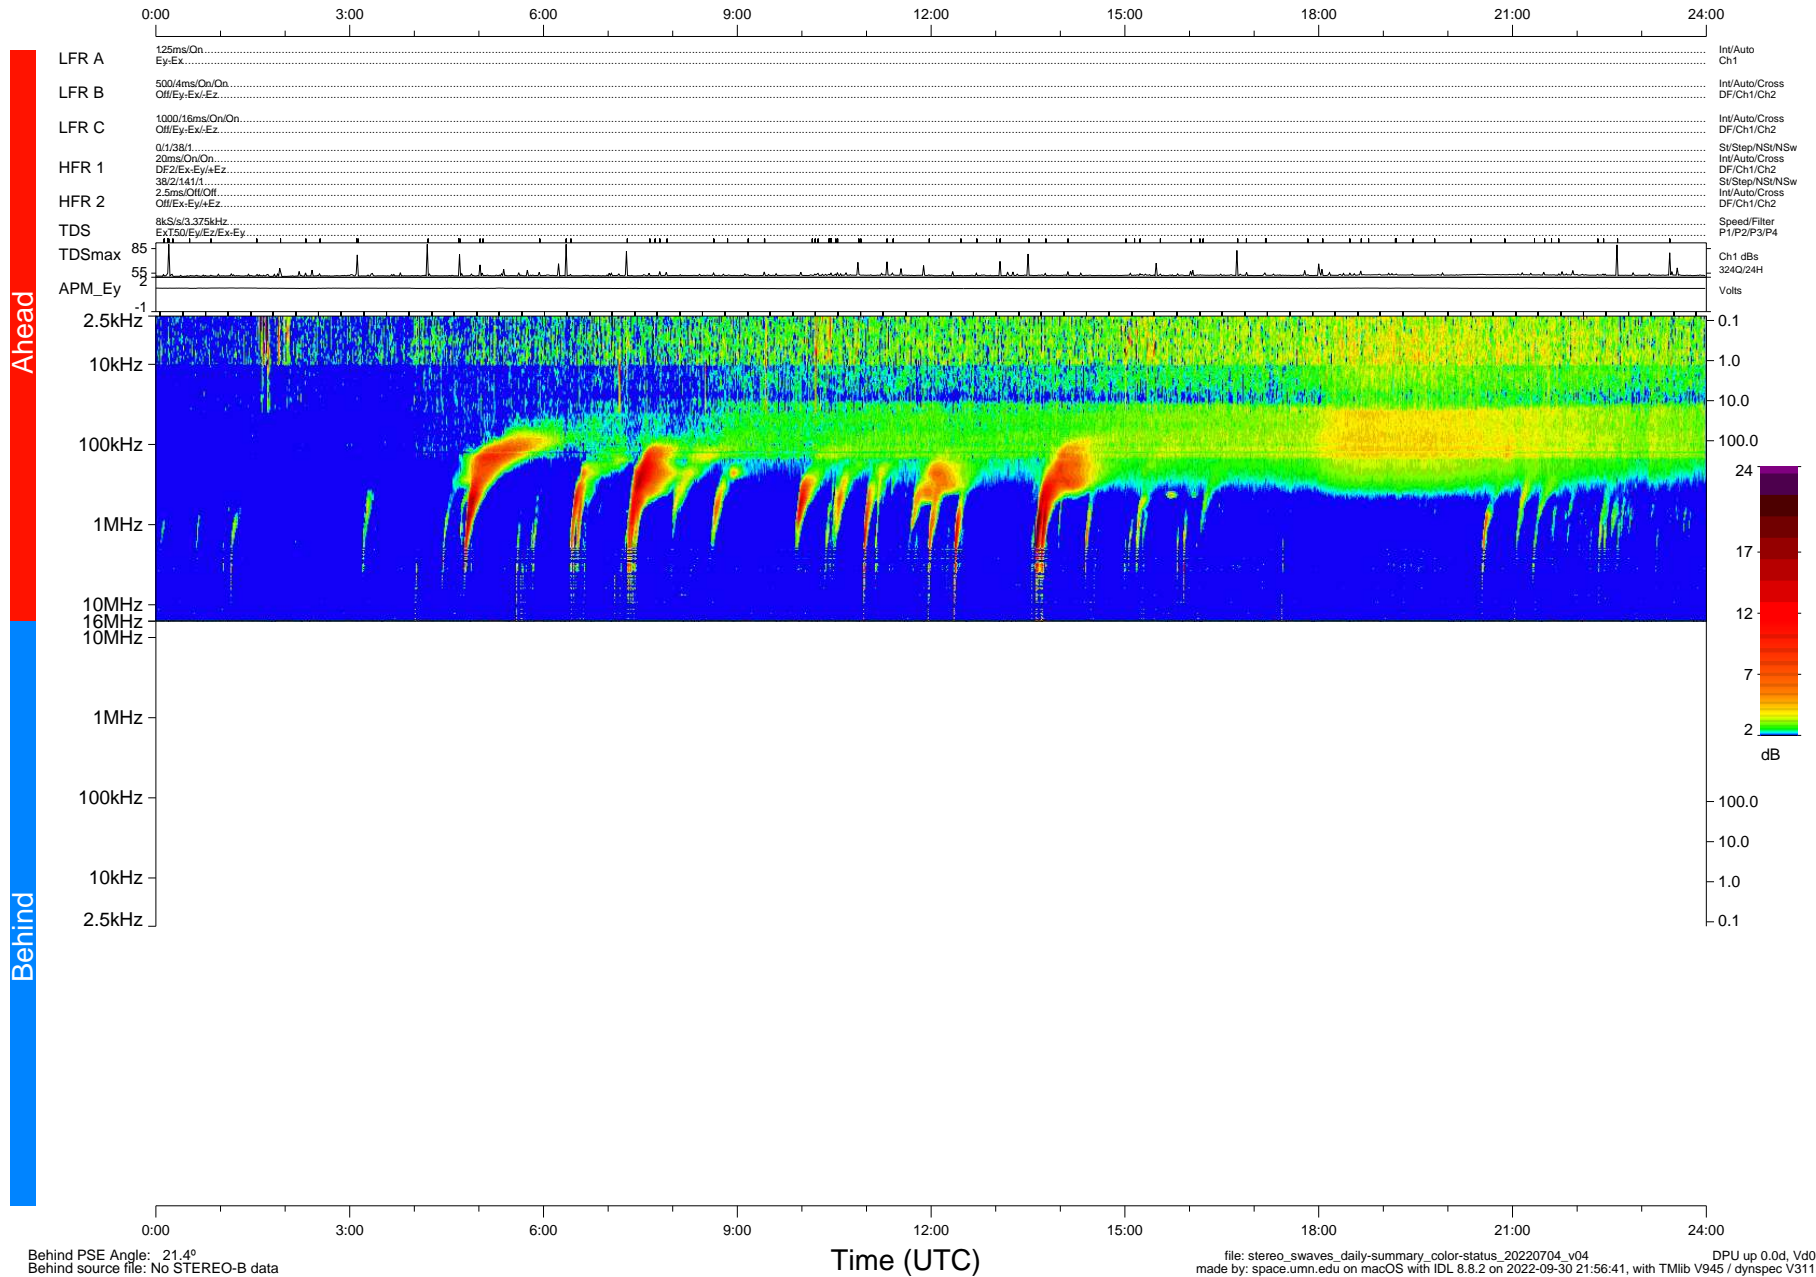

# STEREO/WAVES Daily Summary - 04-Jul-2022 (DOY 185)

Ahead source file: swaves\_ahead\_2022\_185\_1\_05.fin (Recovery: 100.0% HK, 100% Pkts)  
 Ahead PSE Angle: -25.7°

DPU up 2553.9d, V412d40

Behind PSE Angle: 21.4°  
 Behind source file: No STEREO-B data

file: stereo\_swaves\_daily-summary\_color-status\_20220704\_v04  
 made by: space.umn.edu on macOS with IDL 8.8.2 on 2022-09-30 21:56:41, with TMLib V945 / dynspec V311  
 DPU up 0.0d, Vd0