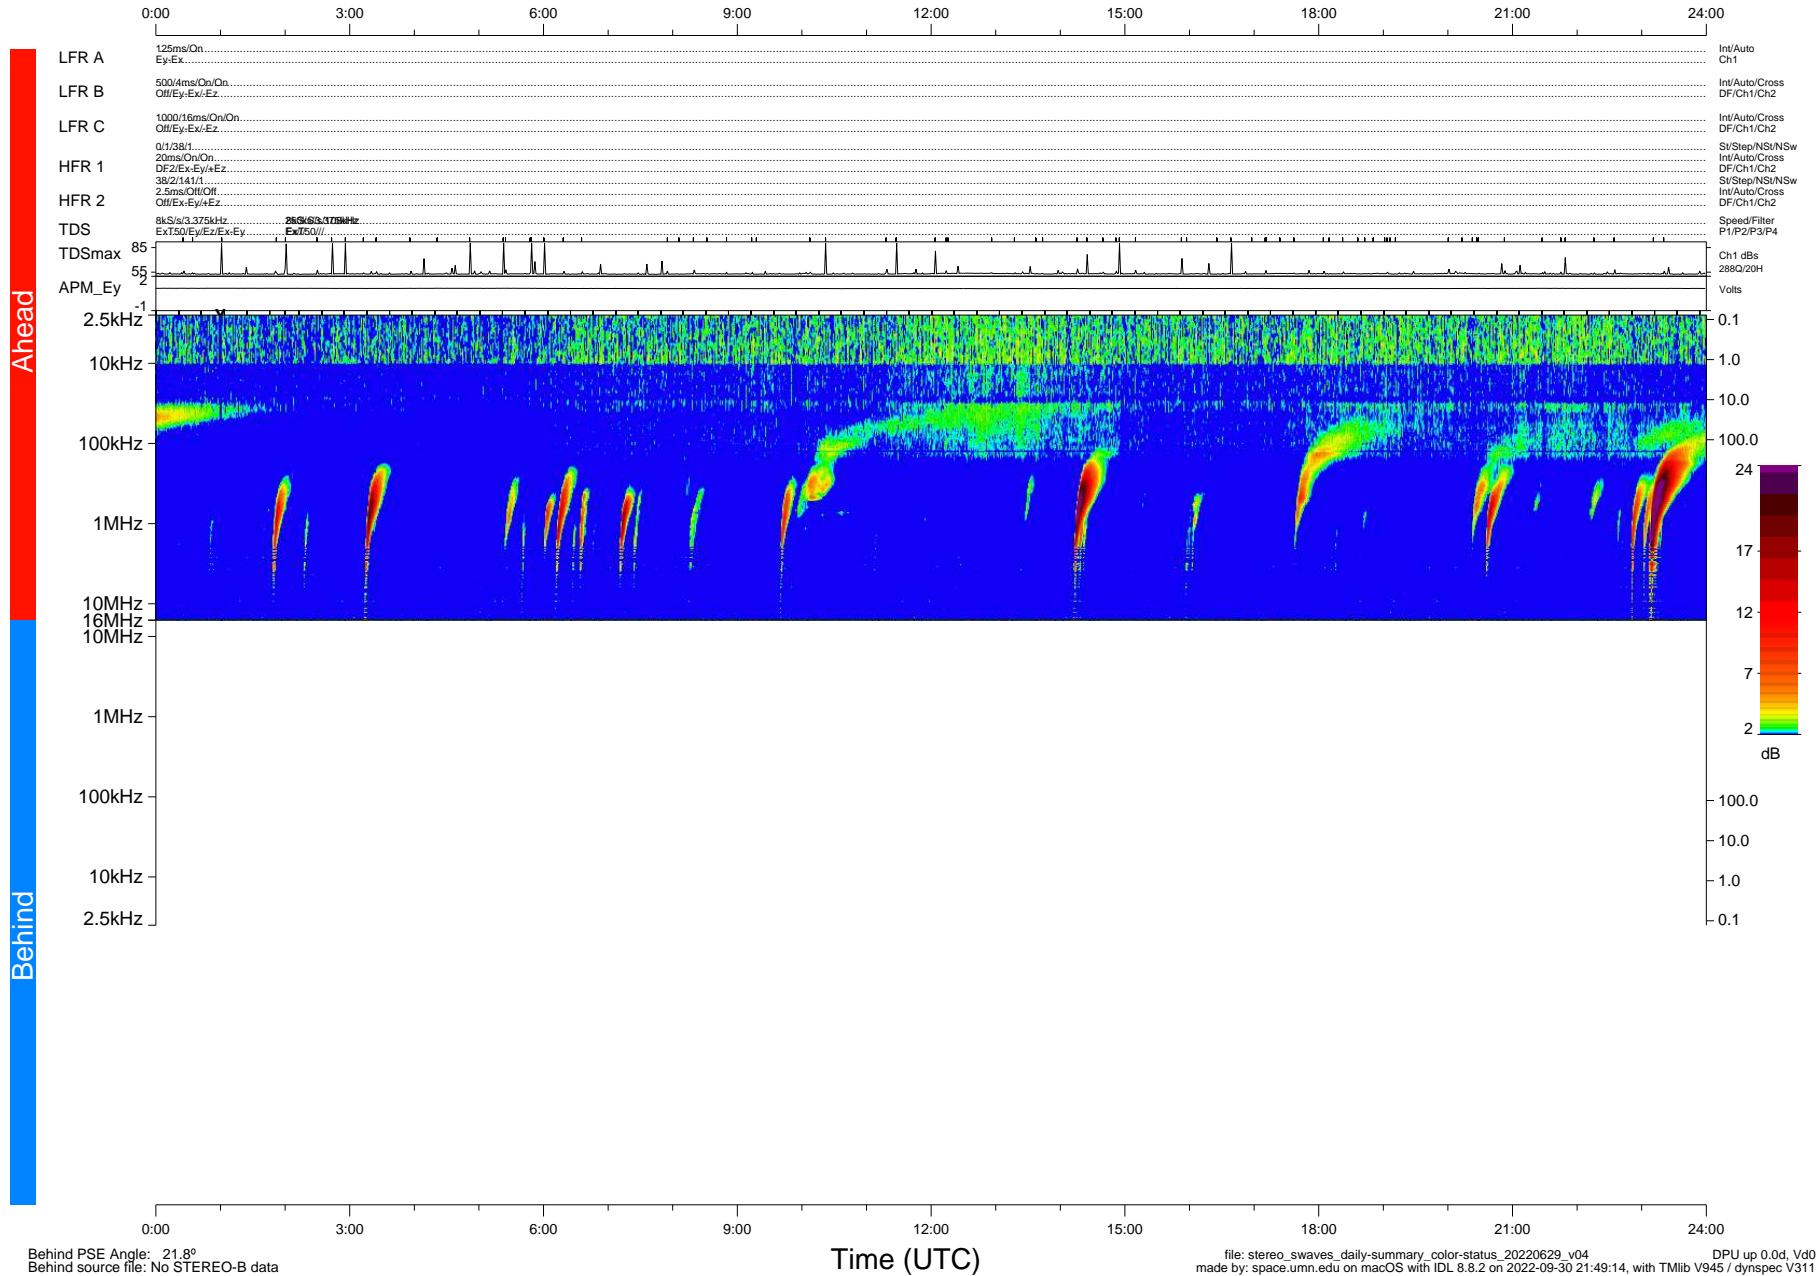

# STEREO/WAVES Daily Summary - 29-Jun-2022 (DOY 180)

Ahead source file: swaves\_ahead\_2022\_180\_1\_05.fin (Recovery: 100.0% HK, 94% PKts)  
 Ahead PSE Angle: -26.3°

DPU up 2548.9d, V412d40

Behind PSE Angle: 21.8°  
 Behind source file: No STEREO-B data

file: stereo\_swaves\_daily-summary\_color-status\_20220629\_v04 DPU up 0.0d, Vd0  
 made by: space.umn.edu on macOS with IDL 8.8.2 on 2022-09-30 21:49:14, with Tlib V945 / dynspec V311