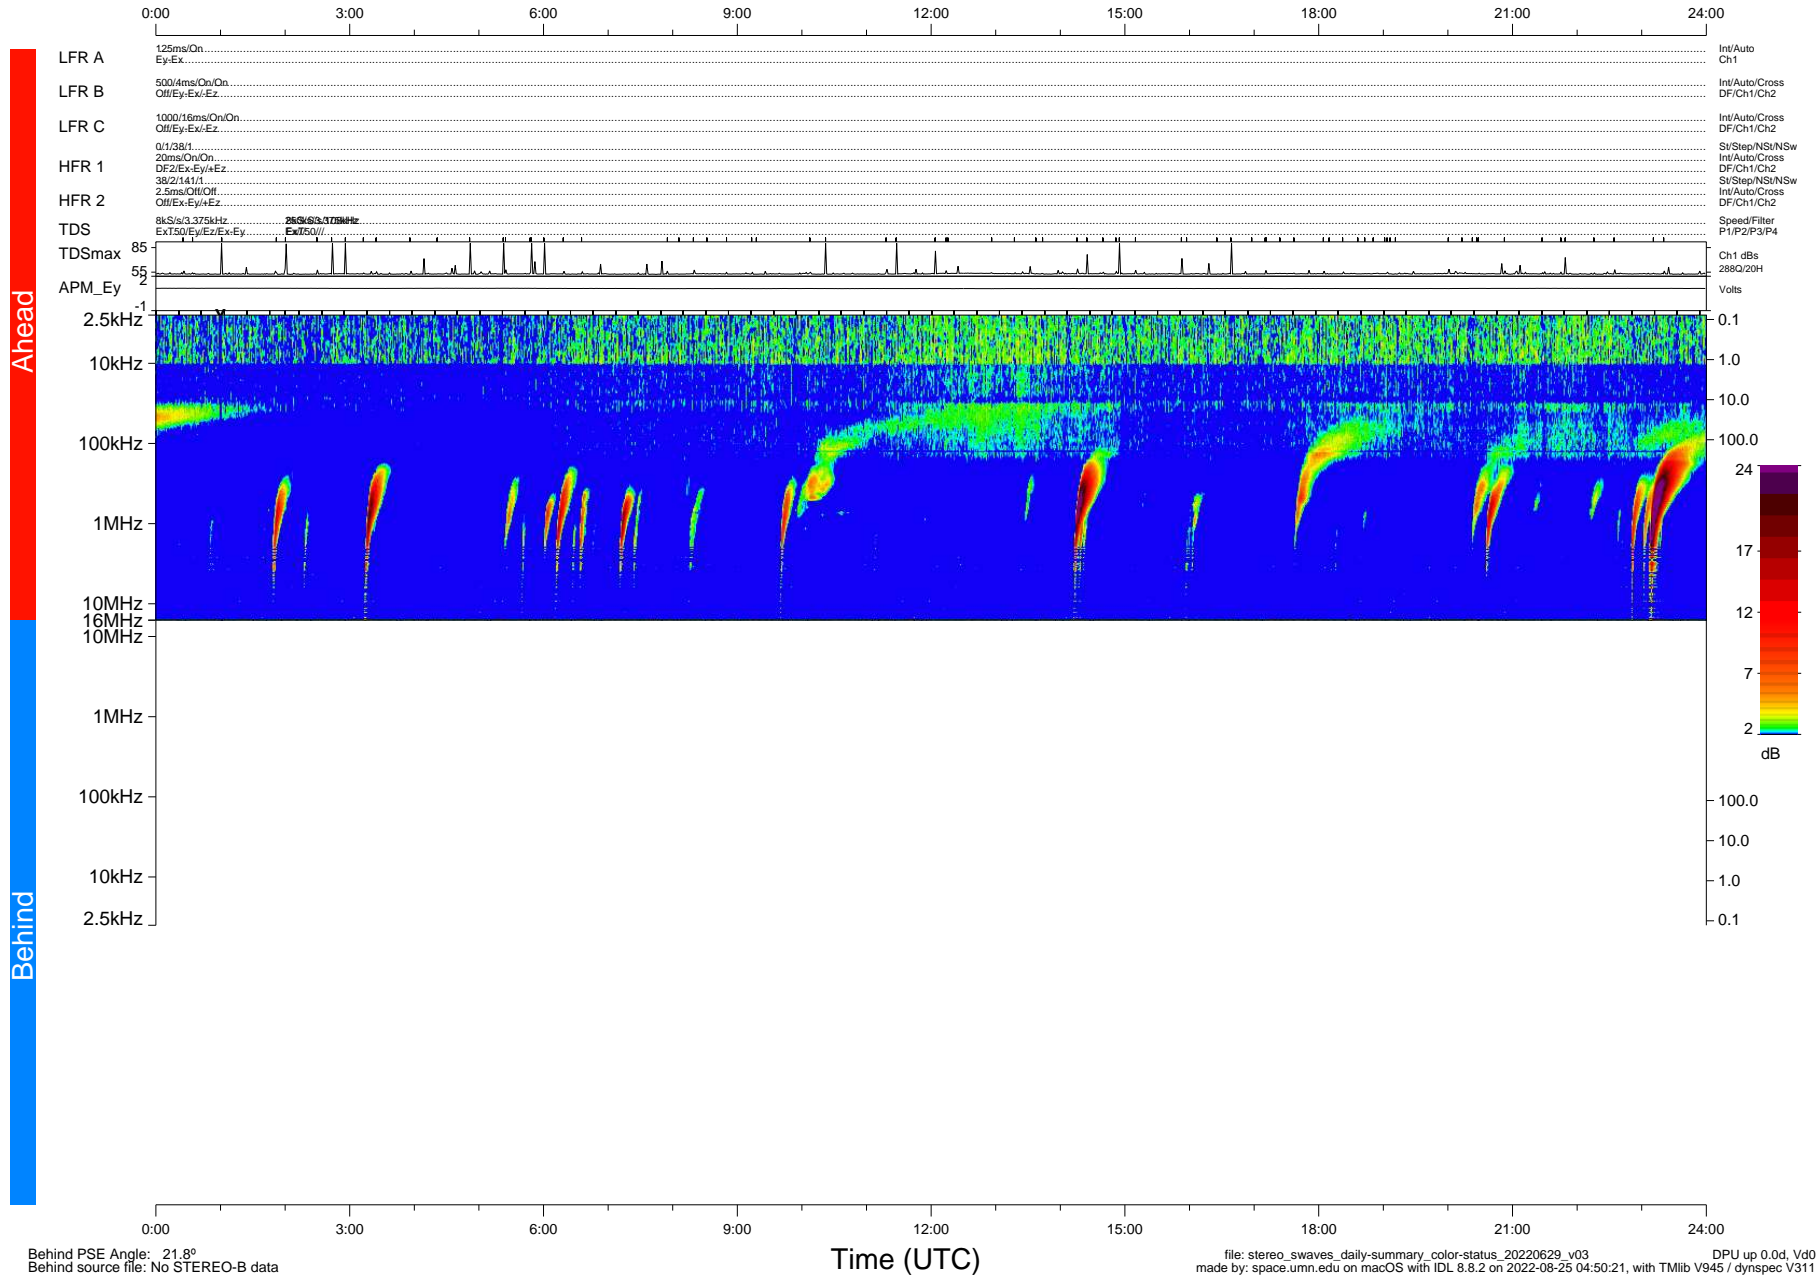

STEREO/WAVES Daily Summary - 29-Jun-2022 (DOY 180)

Ahead source file: swaves_ahead_2022_180_1_05.fin (Recovery: 100.0% HK, 94% PKts)
Ahead PSE Angle: -26.3°

DPU up 2548.9d, V412d40

Behind PSE Angle: 21.8°
Behind source file: No STEREO-B data