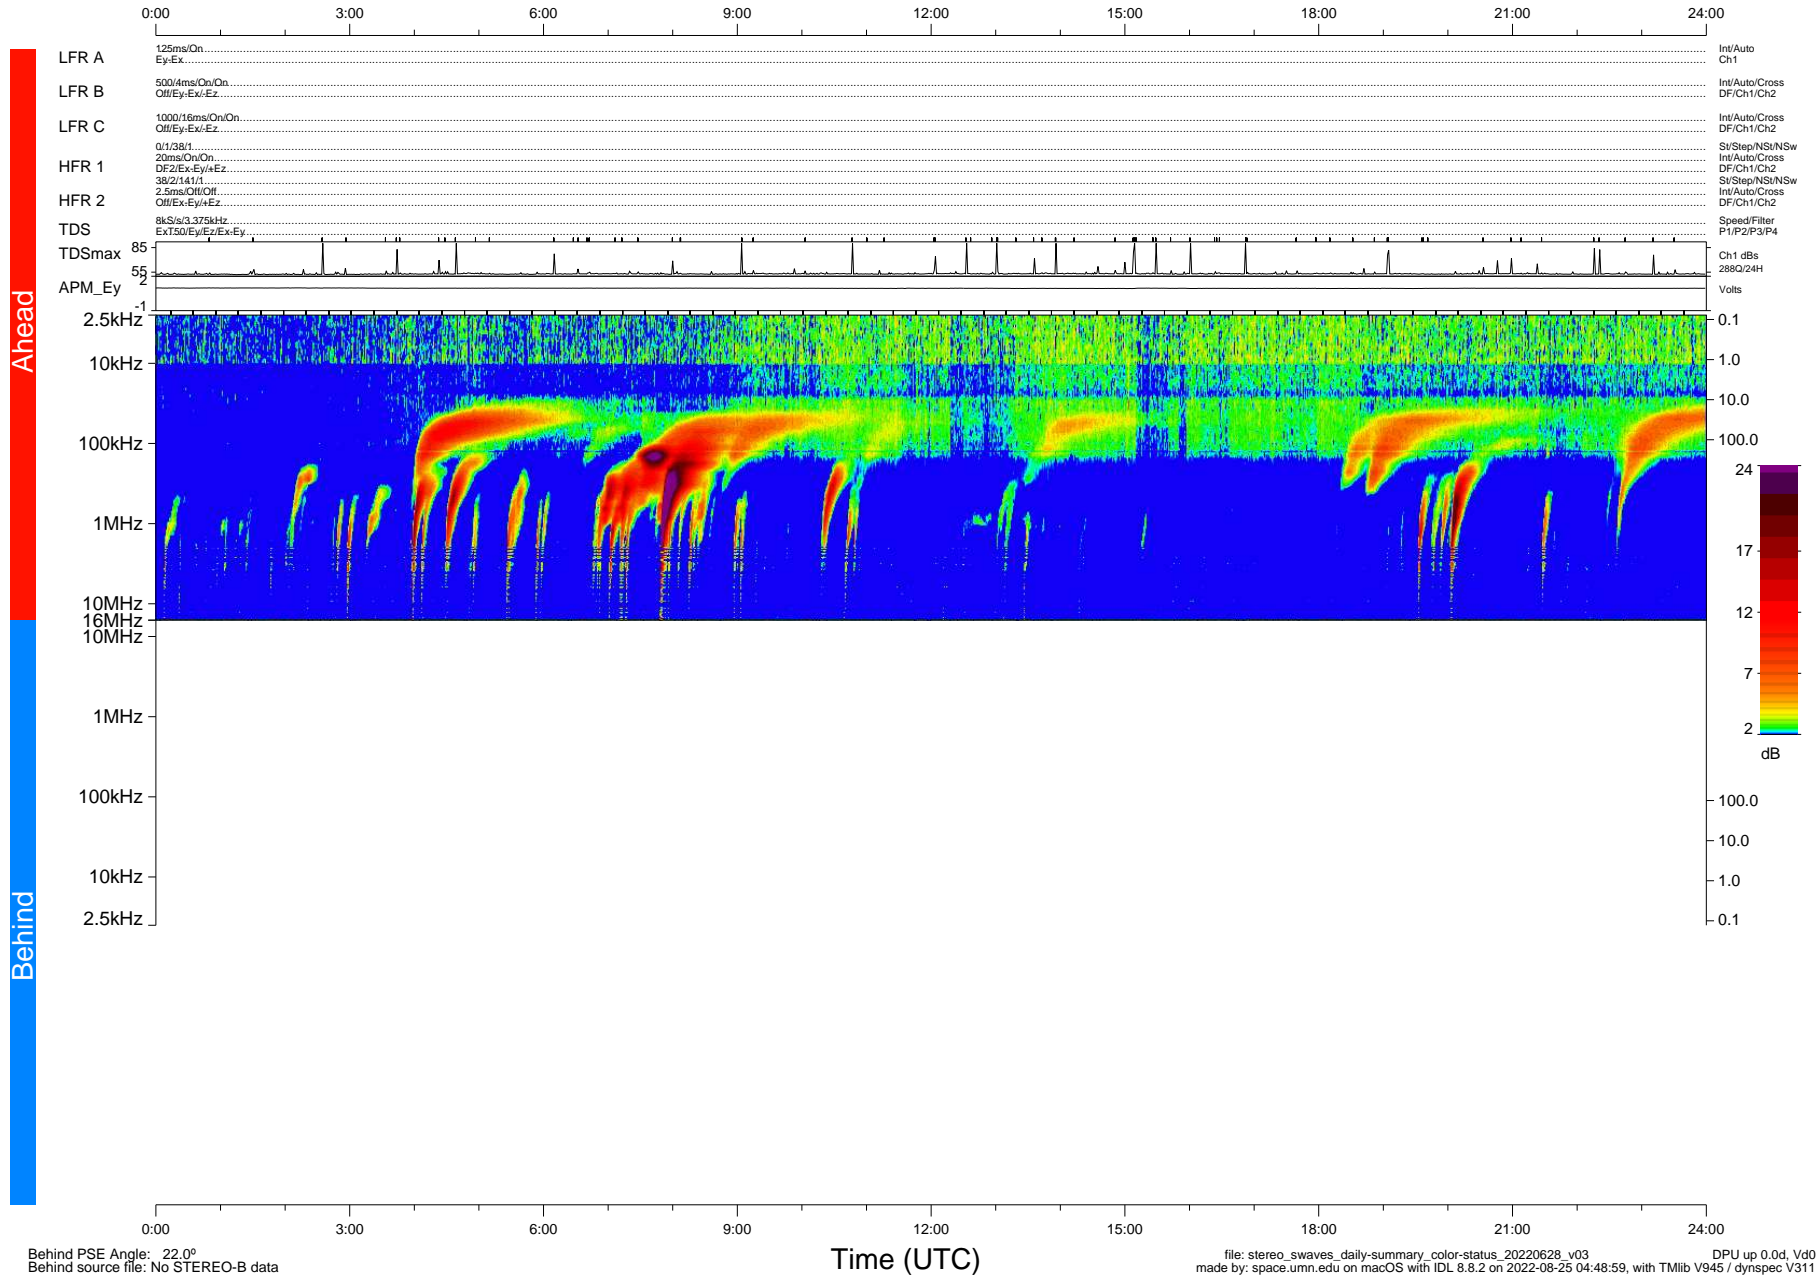

# STEREO/WAVES Daily Summary - 28-Jun-2022 (DOY 179)

Ahead source file: swaves\_ahead\_2022\_179\_1\_05.fin (Recovery: 100.0% HK, 94% PKts)  
 Ahead PSE Angle: -26.3°

DPU up 2547.9d, V412d40

Behind PSE Angle: 22.0°  
 Behind source file: No STEREO-B data

file: stereo\_swaves\_daily-summary\_color-status\_20220628\_v03  
 made by: space.umn.edu on macOS with IDL 8.8.2 on 2022-08-25 04:48:59, with Tlib V945 / dynspec V311  
 DPU up 0.0d, Vd0