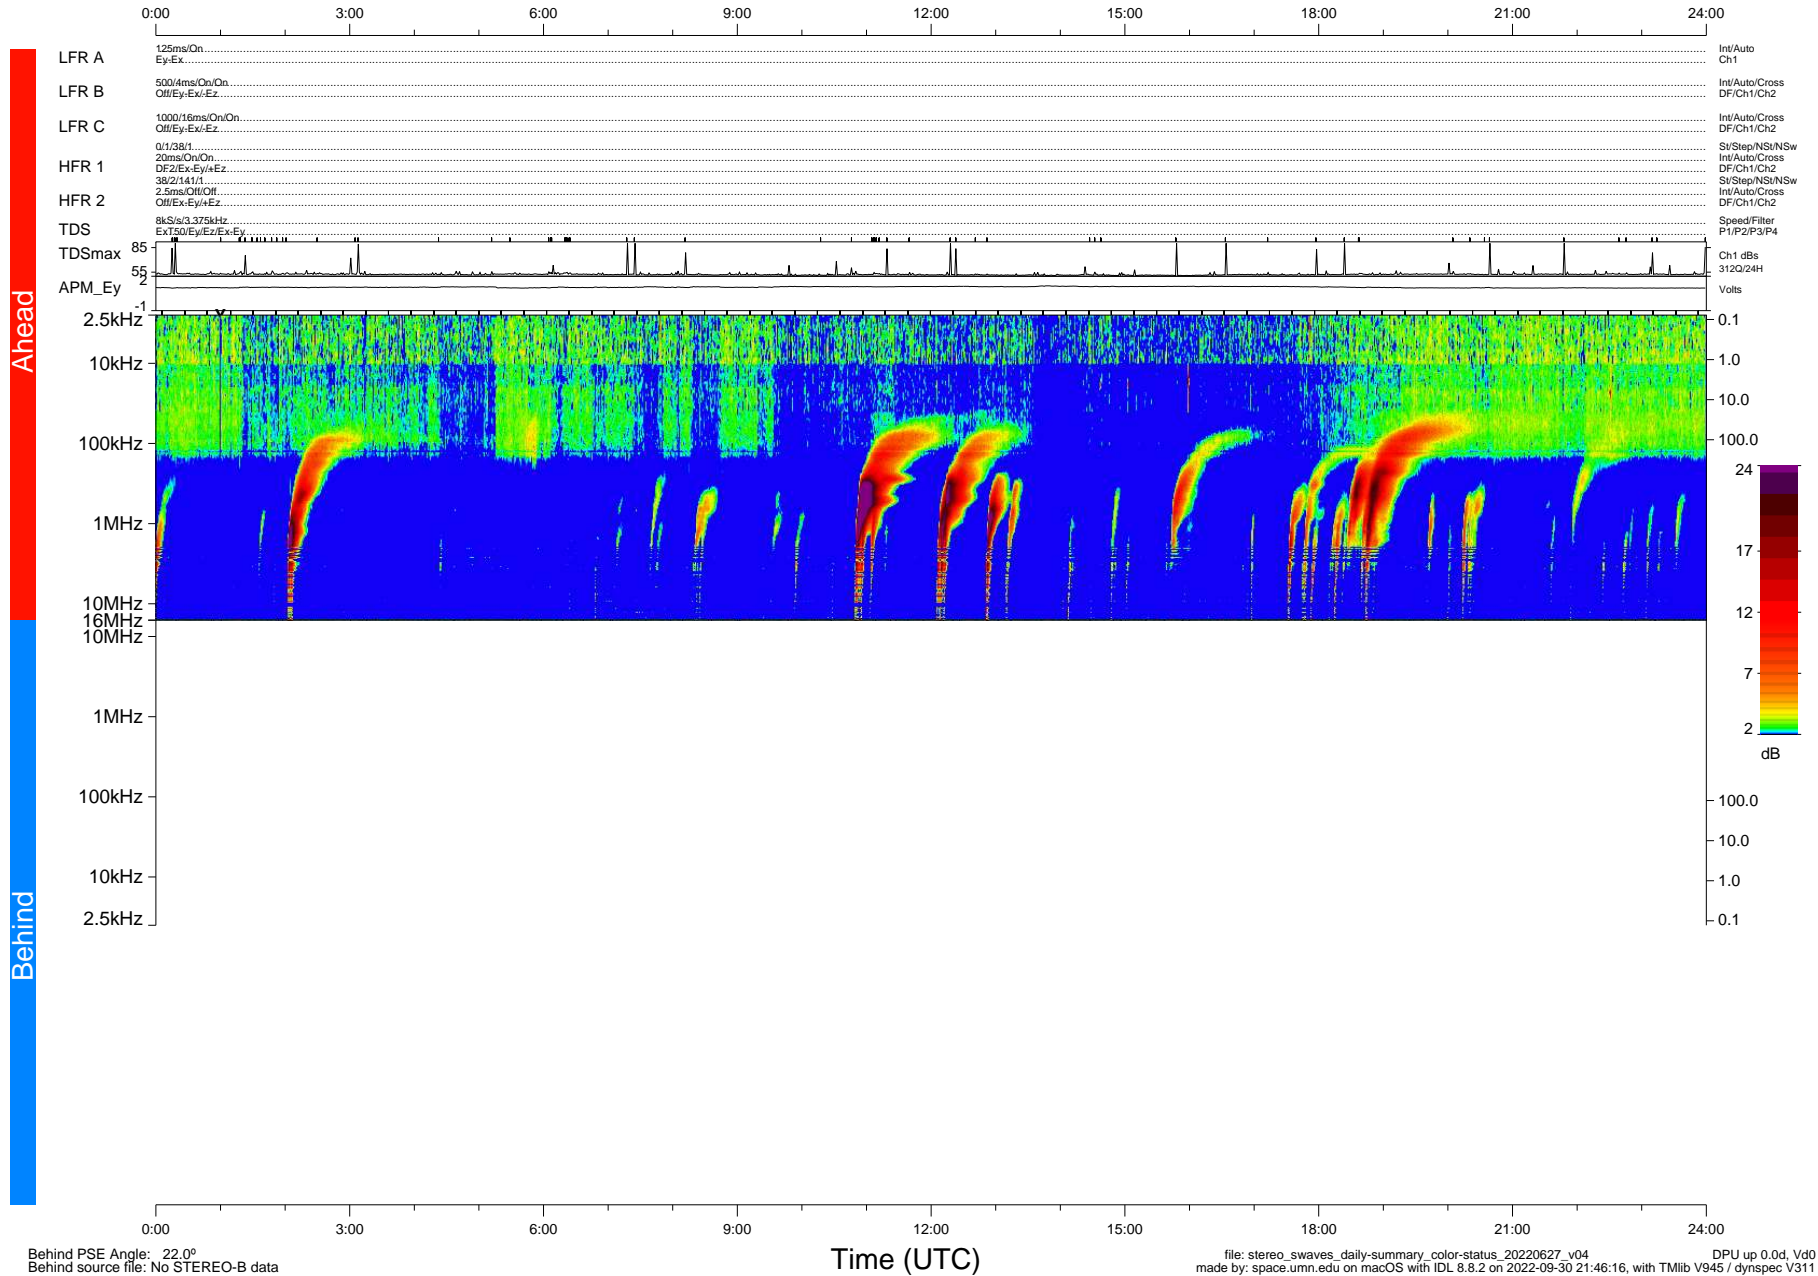

STEREO/WAVES Daily Summary - 27-Jun-2022 (DOY 178)

Ahead source file: swaves_ahead_2022_178_1_05.fin (Recovery: 100.0% HK, 98% Pkts)
Ahead PSE Angle: -26.5°

DPU up 2546.9d, V412d40

Behind PSE Angle: 22.0°
Behind source file: No STEREO-B data