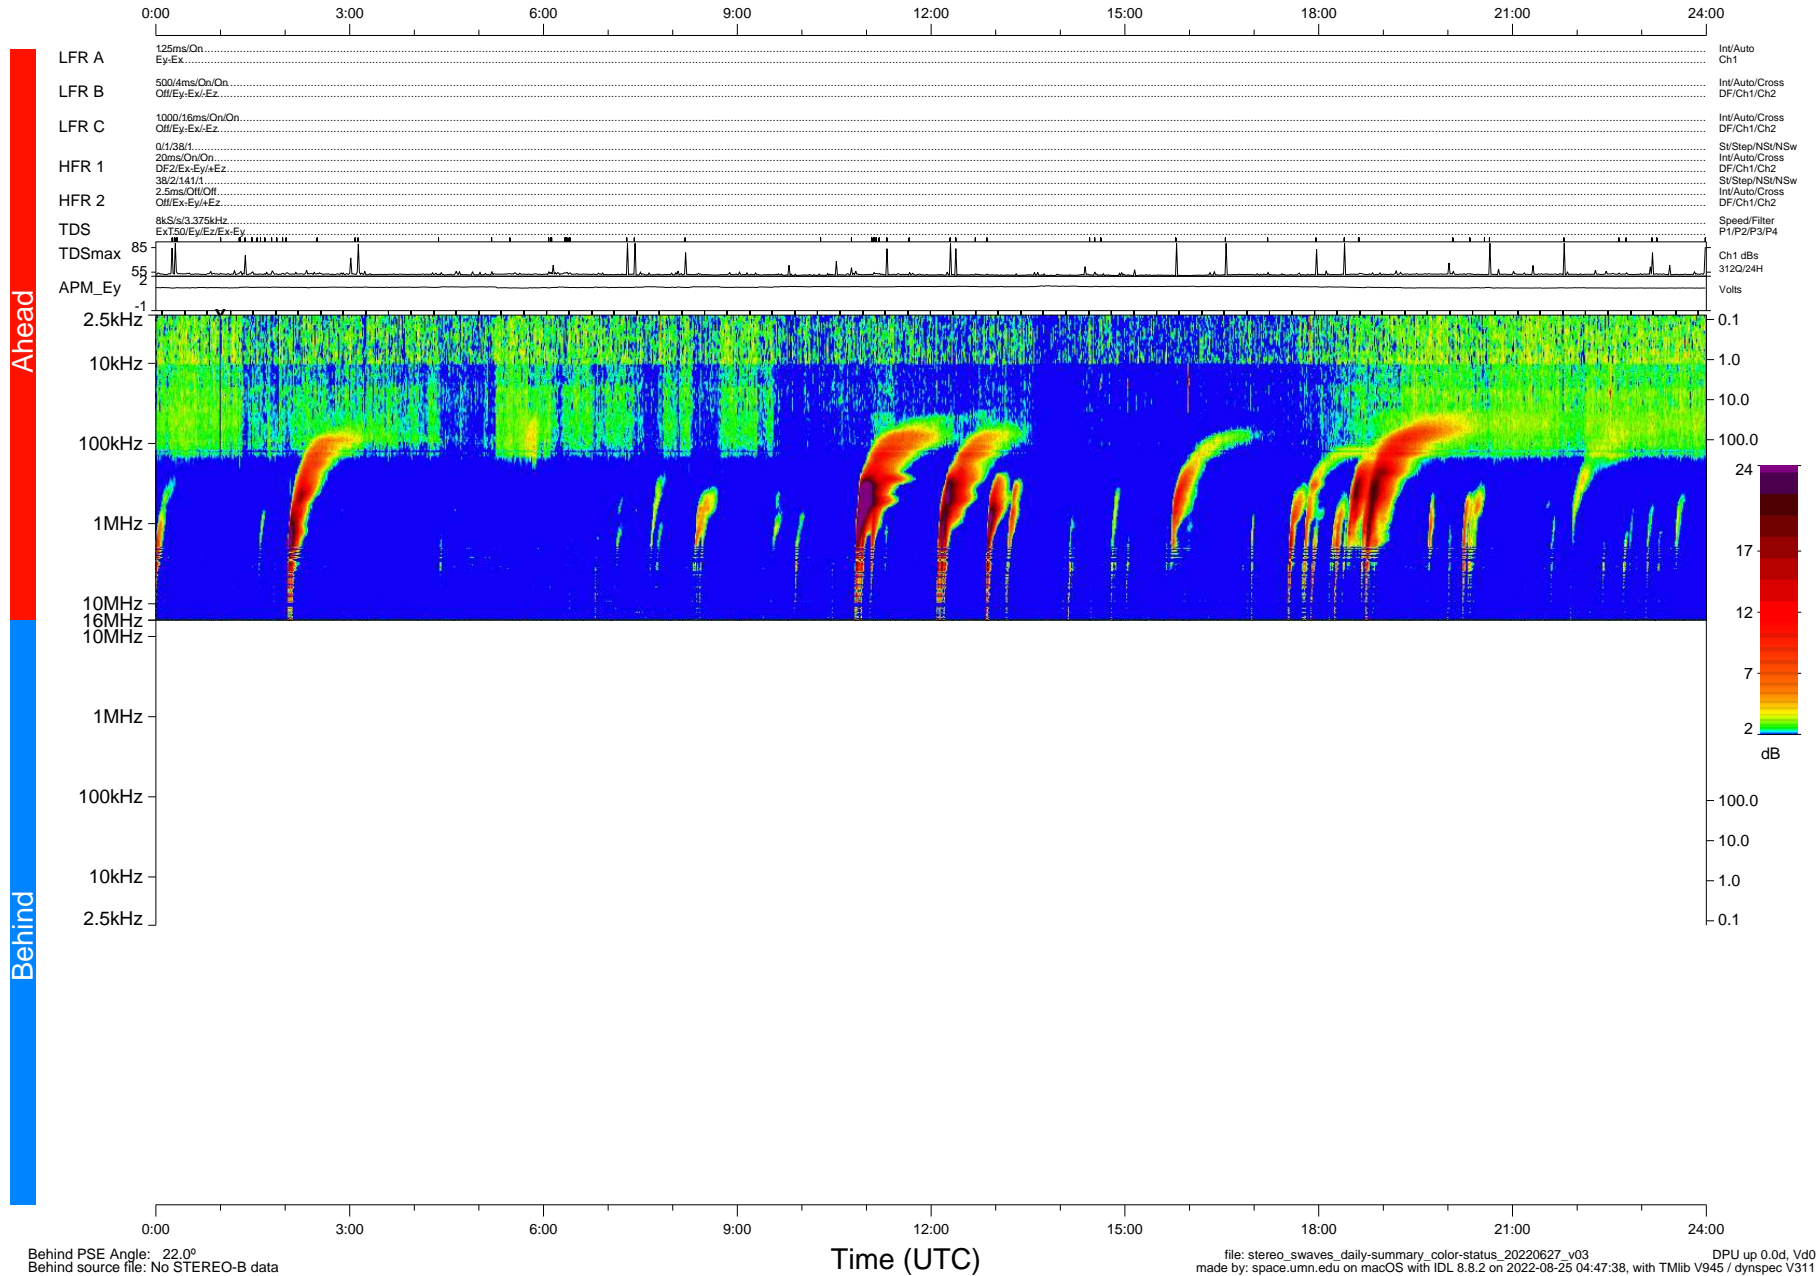

STEREO/WAVES Daily Summary - 27-Jun-2022 (DOY 178)

Ahead source file: swaves_ahead_2022_178_1_05.fin (Recovery: 100.0% HK, 98% Pkts)
 Ahead PSE Angle: -26.5°

DPU up 2546.9d, V412d40

Behind PSE Angle: 22.0°
 Behind source file: No STEREO-B data

file: stereo_swaves_daily-summary_color-status_20220627_v03
 made by: space.umn.edu on macOS with IDL 8.8.2 on 2022-08-25 04:47:38, with Tlib V945 / dynspec V311
 DPU up 0.0d, Vd0