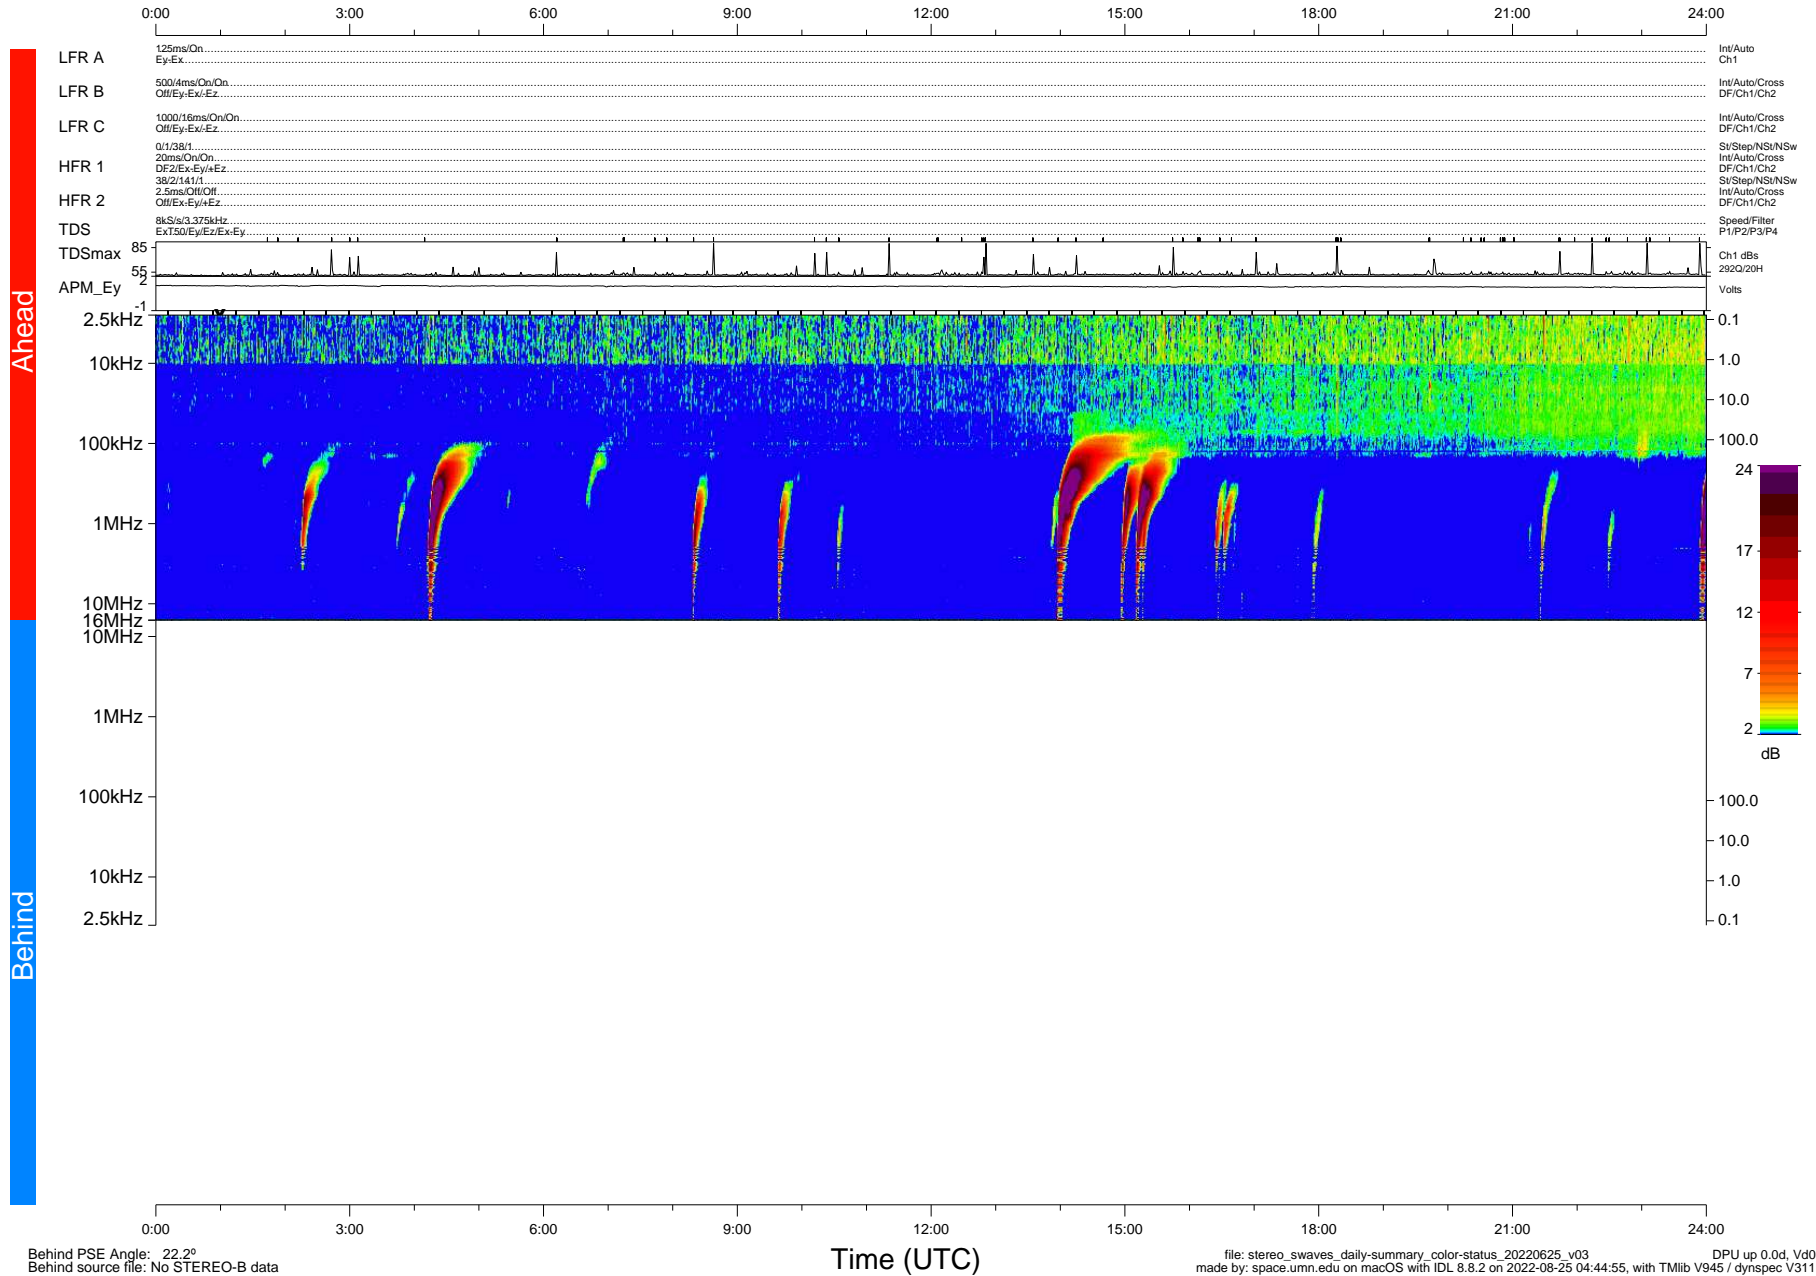

STEREO/WAVES Daily Summary - 25-Jun-2022 (DOY 176)

Ahead source file: swaves_ahead_2022_176_1_05.fin (Recovery: 100.0% HK, 95% PKts)
 Ahead PSE Angle: -26.7°

DPU up 2544.9d, V412d40

Behind PSE Angle: 22.2°
 Behind source file: No STEREO-B data

file: stereo_swaves_daily-summary_color-status_20220625_v03
 made by: space.umn.edu on macOS with IDL 8.8.2 on 2022-08-25 04:44:55, with Tlib V945 / dynspec V311
 DPU up 0.0d, Vd0