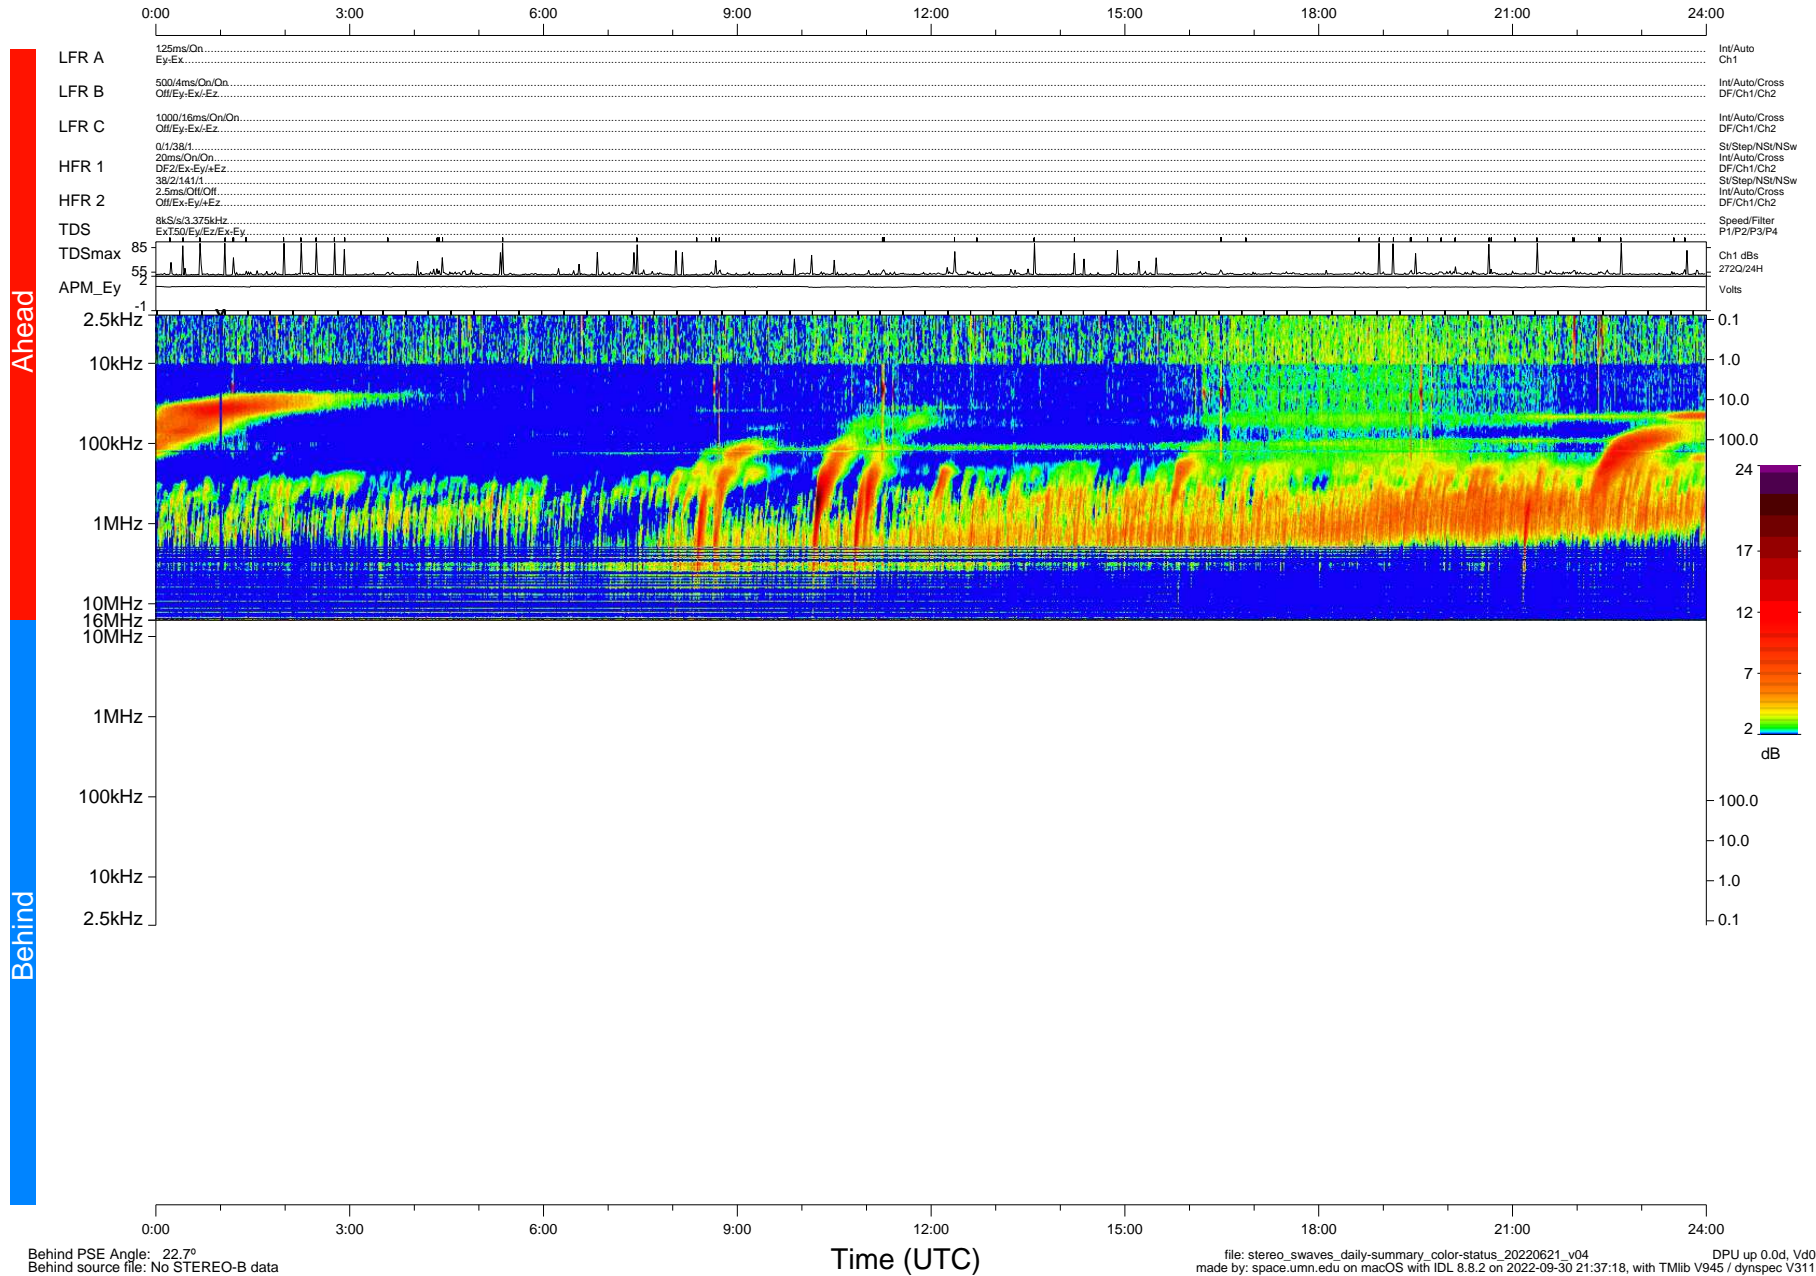

STEREO/WAVES Daily Summary - 21-Jun-2022 (DOY 172)

Ahead source file: swaves_ahead_2022_172_1_06.fin (Recovery: 100.0% HK, 92% PKts)
 Ahead PSE Angle: -27.0°

DPU up 2540.9d, V412d40

Behind PSE Angle: 22.7°
 Behind source file: No STEREO-B data

file: stereo_swaves_daily-summary_color-status_20220621_v04
 made by: space.umn.edu on macOS with IDL 8.8.2 on 2022-09-30 21:37:18, with Tlib V945 / dynspec V311
 DPU up 0.0d, Vd0