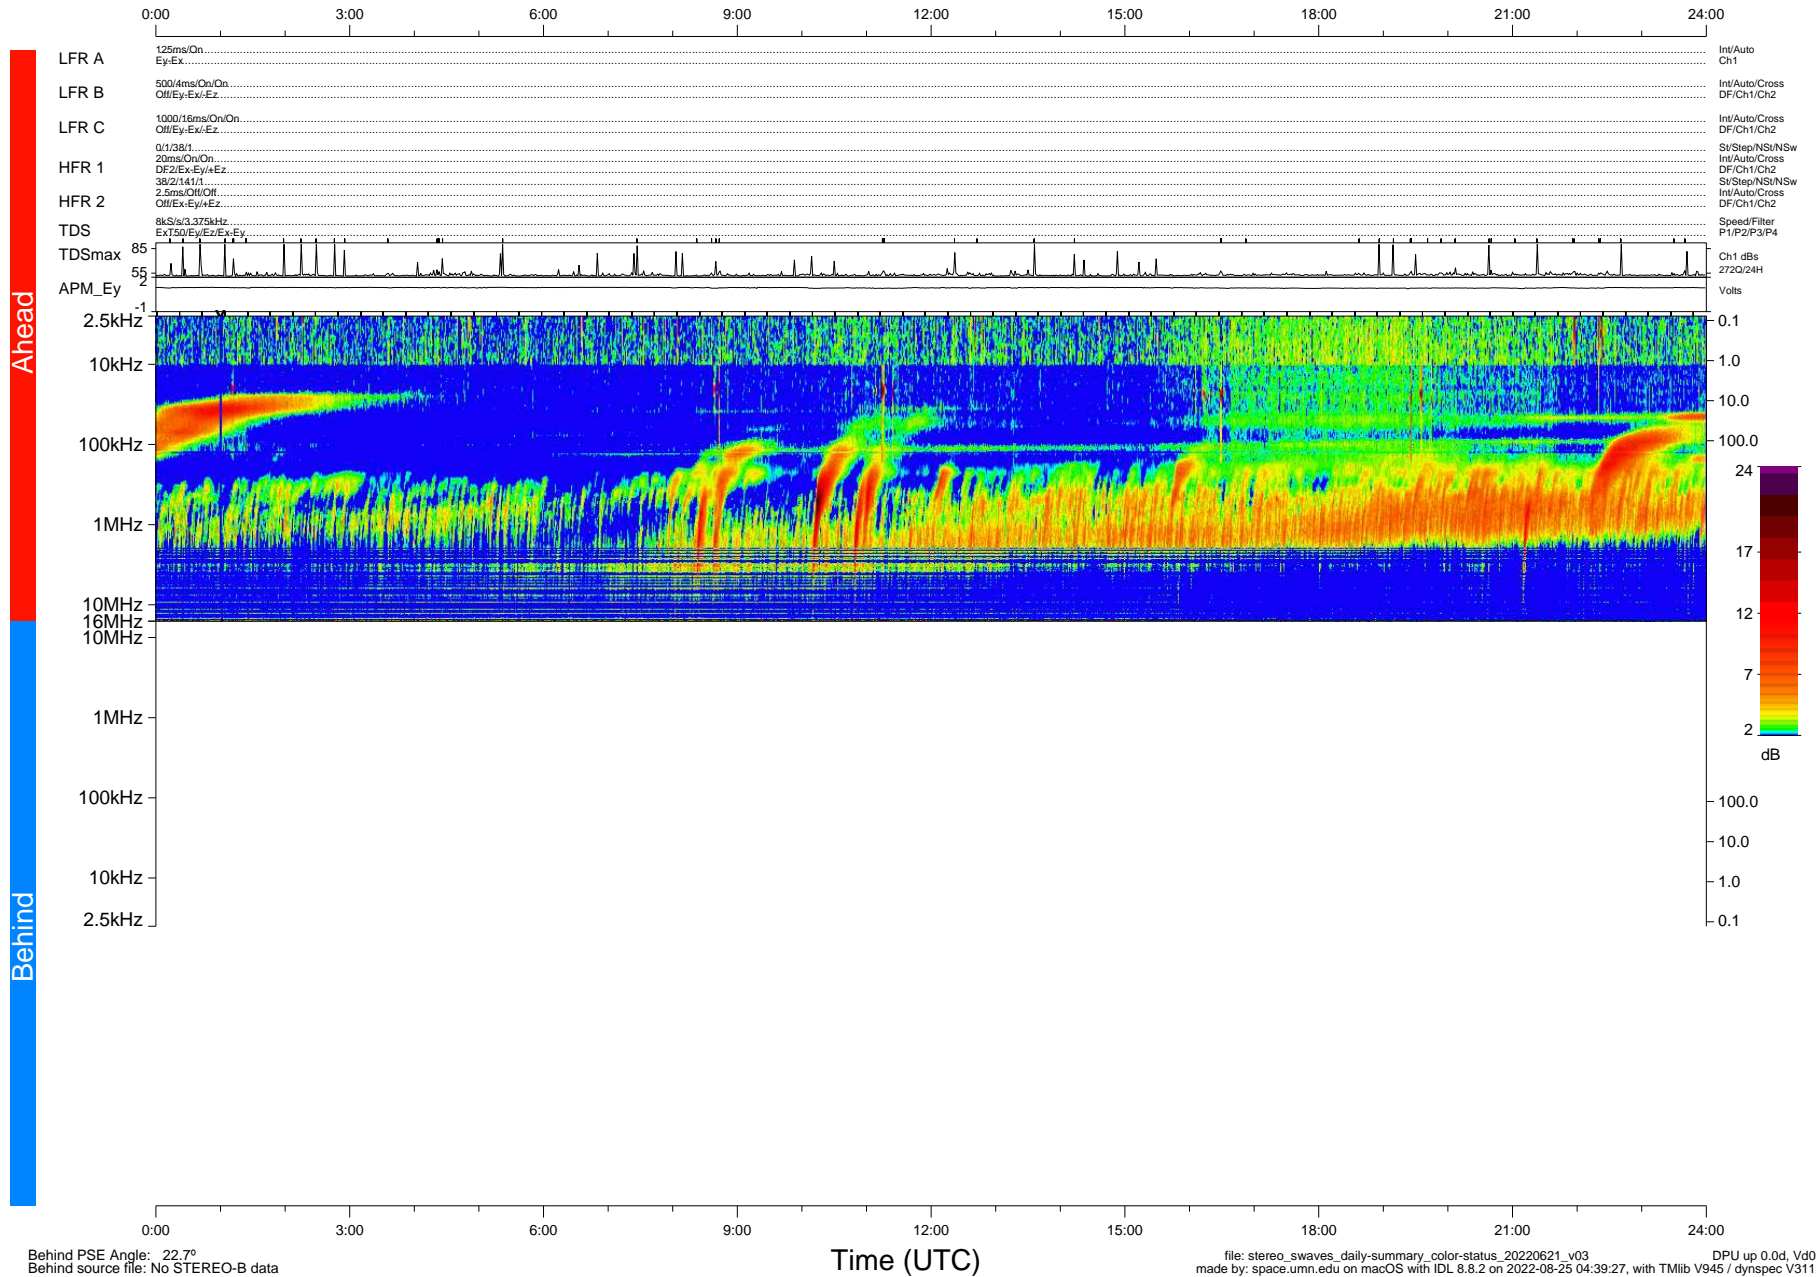

STEREO/WAVES Daily Summary - 21-Jun-22 (DOY 172)

Ahead source file: swaves_ahead_2022_172_1_06.fin (Recovery: 100.0% HK, 92% PKts)
 Ahead PSE Angle: -27.0°

DPU up 2540.9d, V412d40

Behind PSE Angle: 22.7°
 Behind source file: No STEREO-B data

file: stereo_swaves_daily-summary_color-status_20220621_v03
 made by: space.umn.edu on macOS with IDL 8.8.2 on 2022-08-25 04:39:27, with Tlib V945 / dynspec V311
 DPU up 0.0d, Vd0