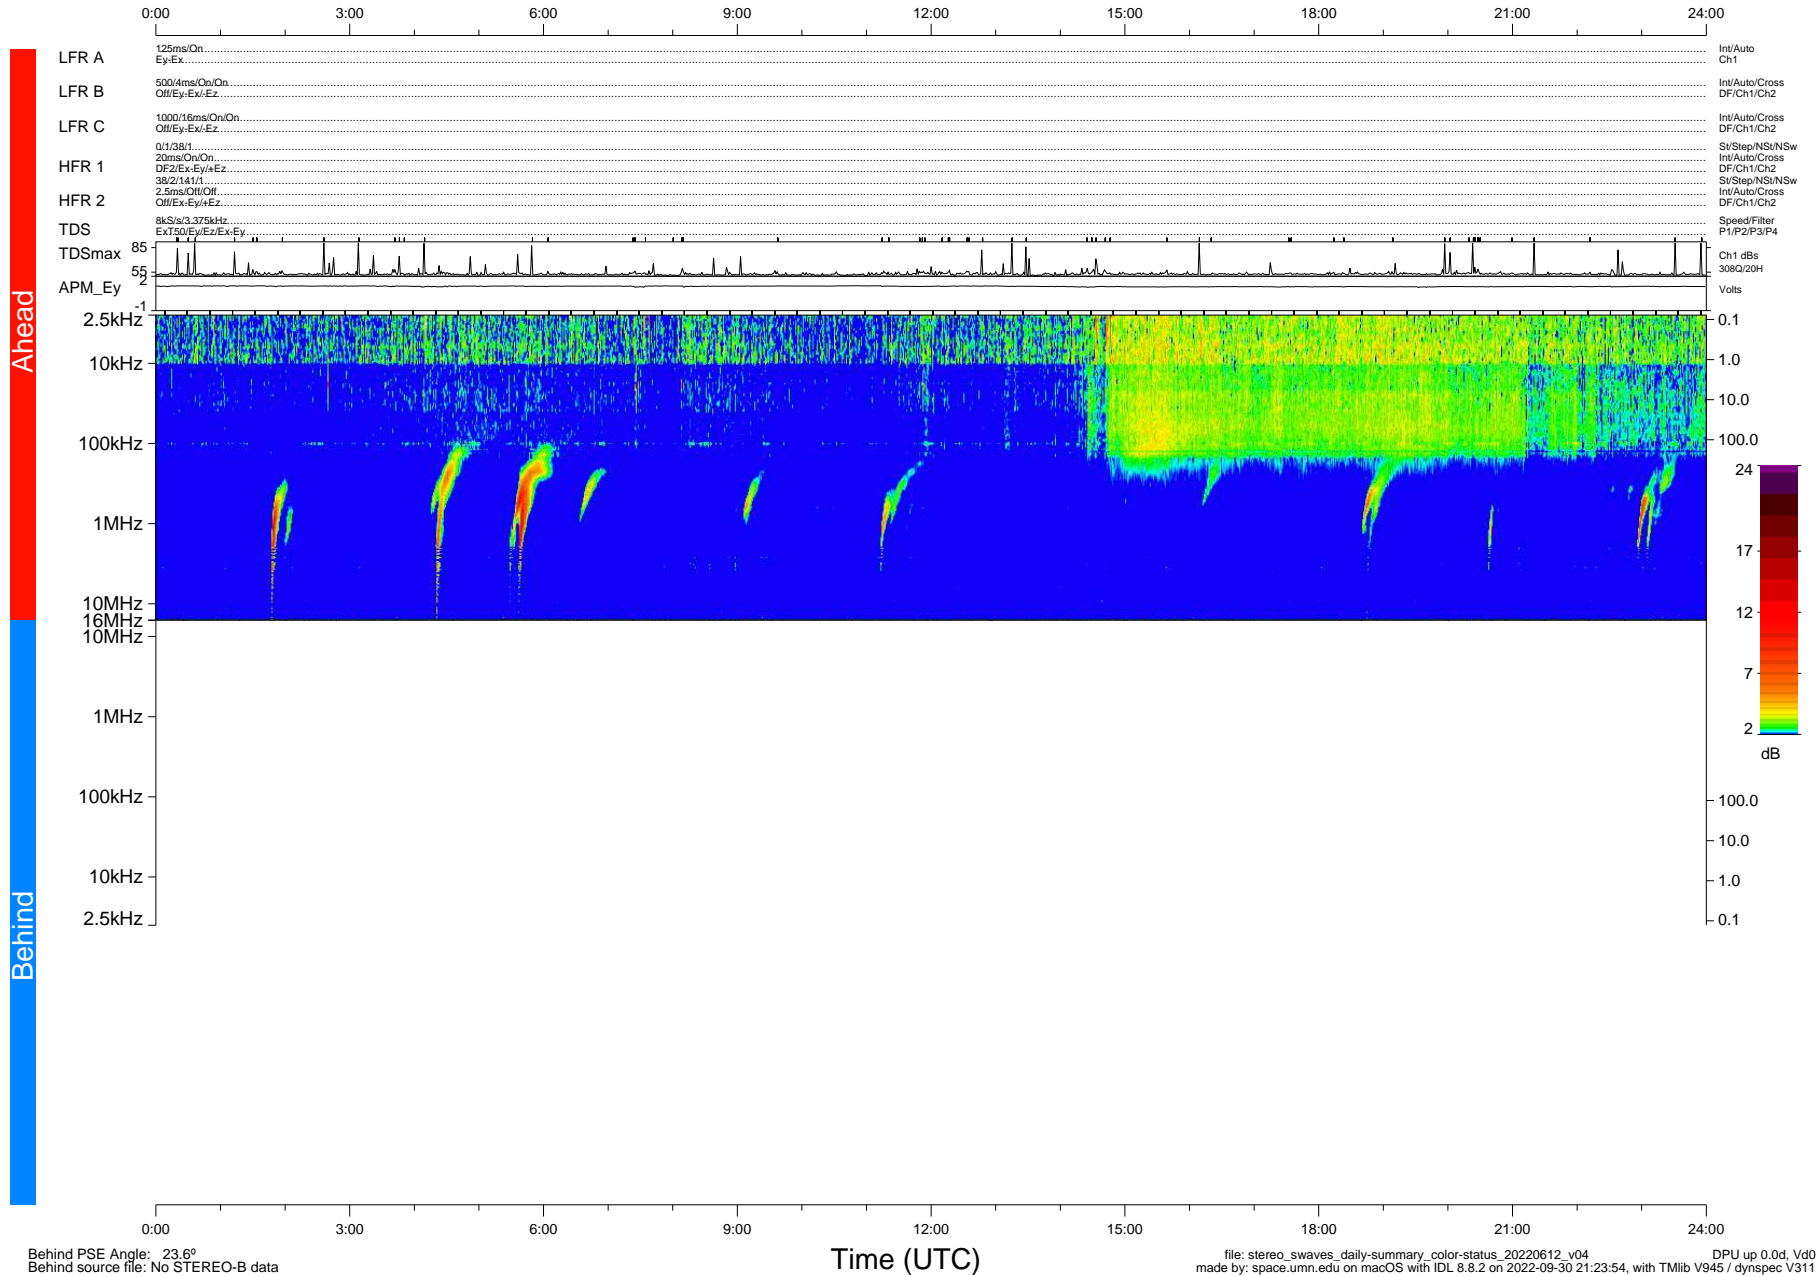

# STEREO/WAVES Daily Summary - 12-Jun-2022 (DOY 163)

Ahead source file: swaves\_ahead\_2022\_163\_1\_05.fin (Recovery: 100.0% HK, 97% Pkts)  
 Ahead PSE Angle: -27.6°

DPU up 2531.9d, V412d40

Behind PSE Angle: 23.6°  
 Behind source file: No STEREO-B data

file: stereo\_swaves\_daily-summary\_color-status\_20220612\_v04  
 made by: space.umn.edu on macOS with IDL 8.8.2 on 2022-09-30 21:23:54, with Tlib V945 / dynspec V311  
 DPU up 0.0d, Vd0