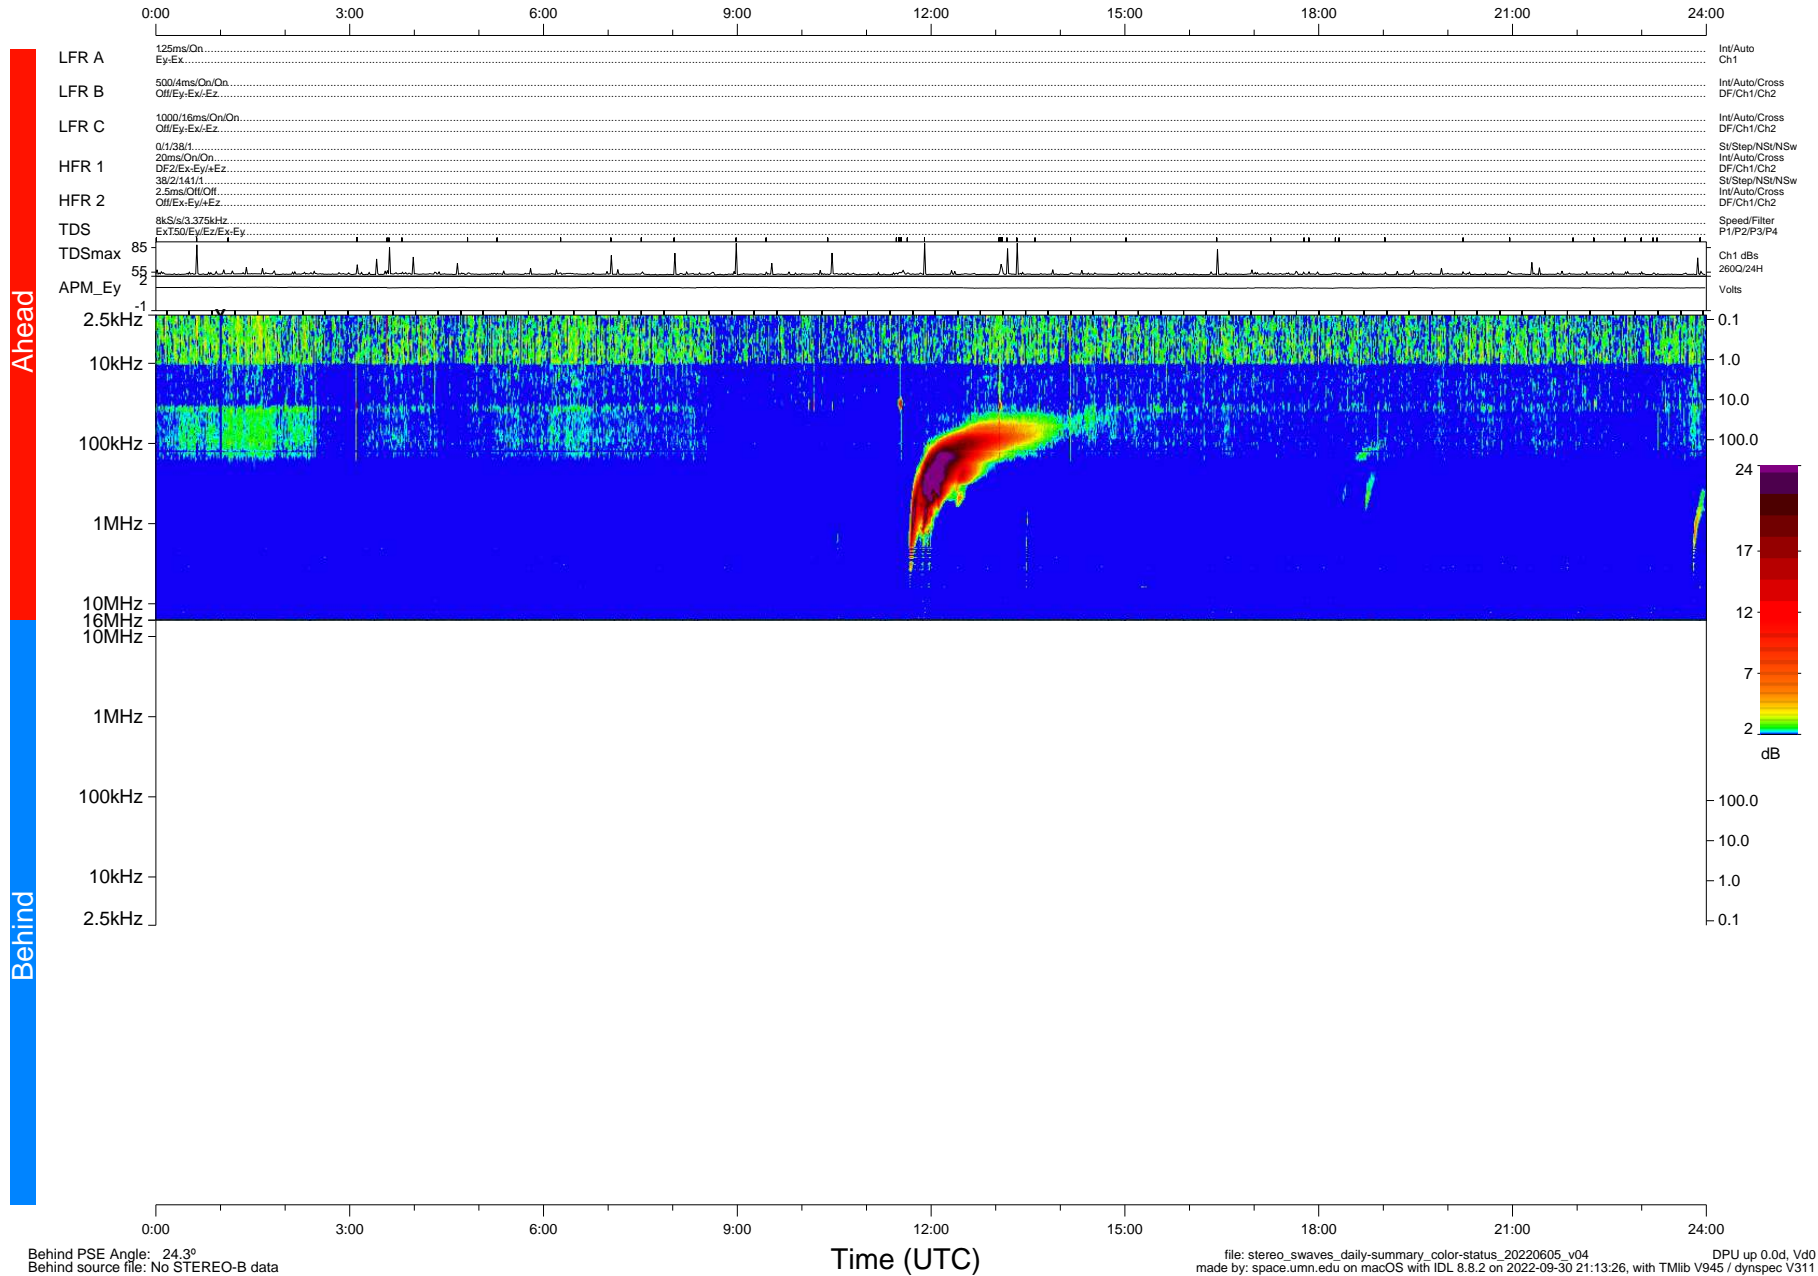

# STEREO/WAVES Daily Summary - 05-Jun-2022 (DOY 156)

Ahead source file: swaves\_ahead\_2022\_156\_1\_06.fin (Recovery: 100.0% HK, 91% PKts)  
 Ahead PSE Angle: -28.4°

DPU up 2524.9d, V412d40

Behind PSE Angle: 24.3°  
 Behind source file: No STEREO-B data

Time (UTC)

file: stereo\_swaves\_daily-summary\_color-status\_20220605\_v04  
 DPU up 0.0d, Vd0  
 made by: space.umn.edu on macOS with IDL 8.8.2 on 2022-09-30 21:13:26, with Tlib V945 / dynspec V311