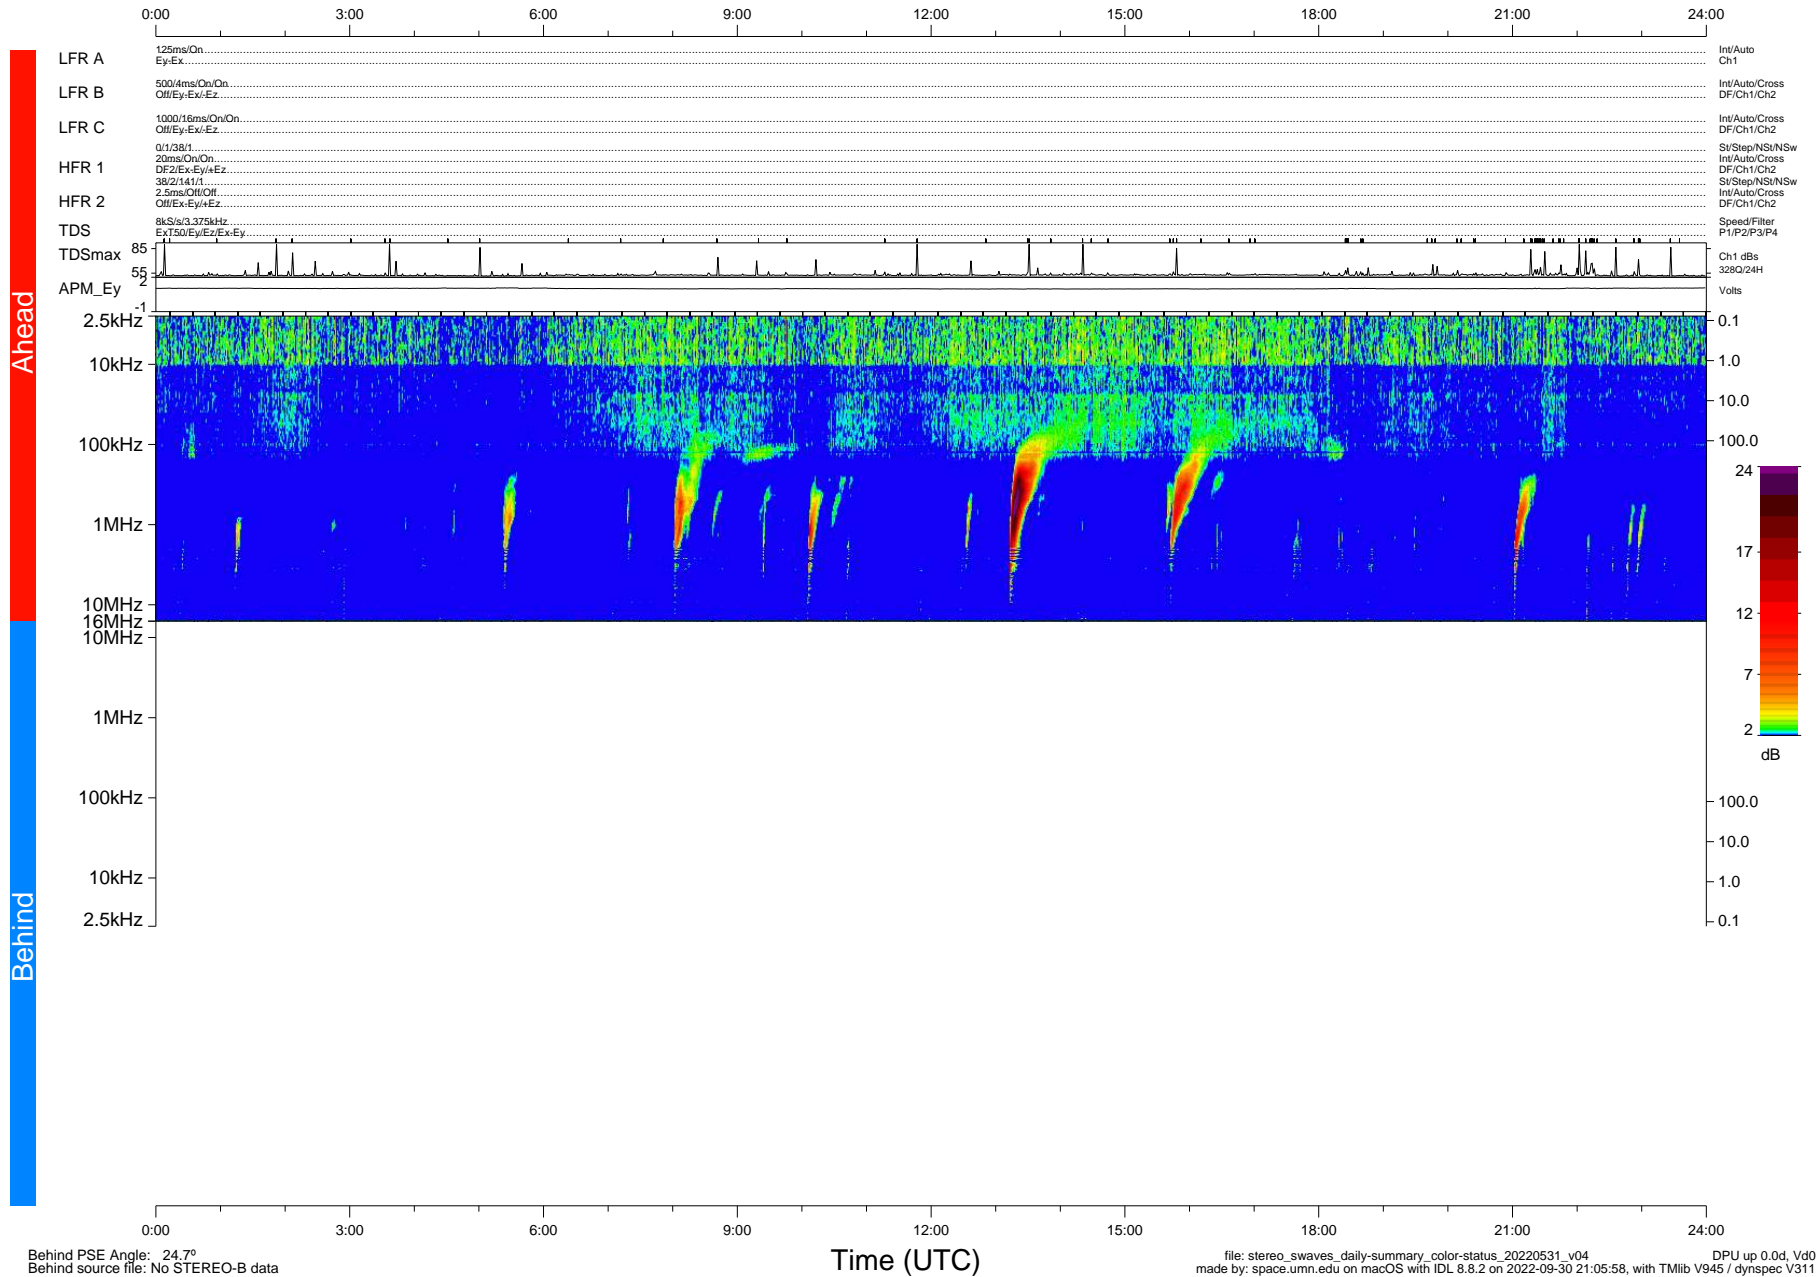

# STEREO/WAVES Daily Summary - 31-May-2022 (DOY 151)

Ahead source file: swaves\_ahead\_2022\_151\_1\_05.fin (Recovery: 100.0% HK, 101% Pkts)  
 Ahead PSE Angle: -29.0°

DPU up 2519.9d, V412d40

Behind PSE Angle: 24.7°  
 Behind source file: No STEREO-B data

file: stereo\_swaves\_daily-summary\_color-status\_20220531\_v04 DPU up 0.0d, Vd0  
 made by: space.umn.edu on macOS with IDL 8.8.2 on 2022-09-30 21:05:58, with Tlib V945 / dynspec V311