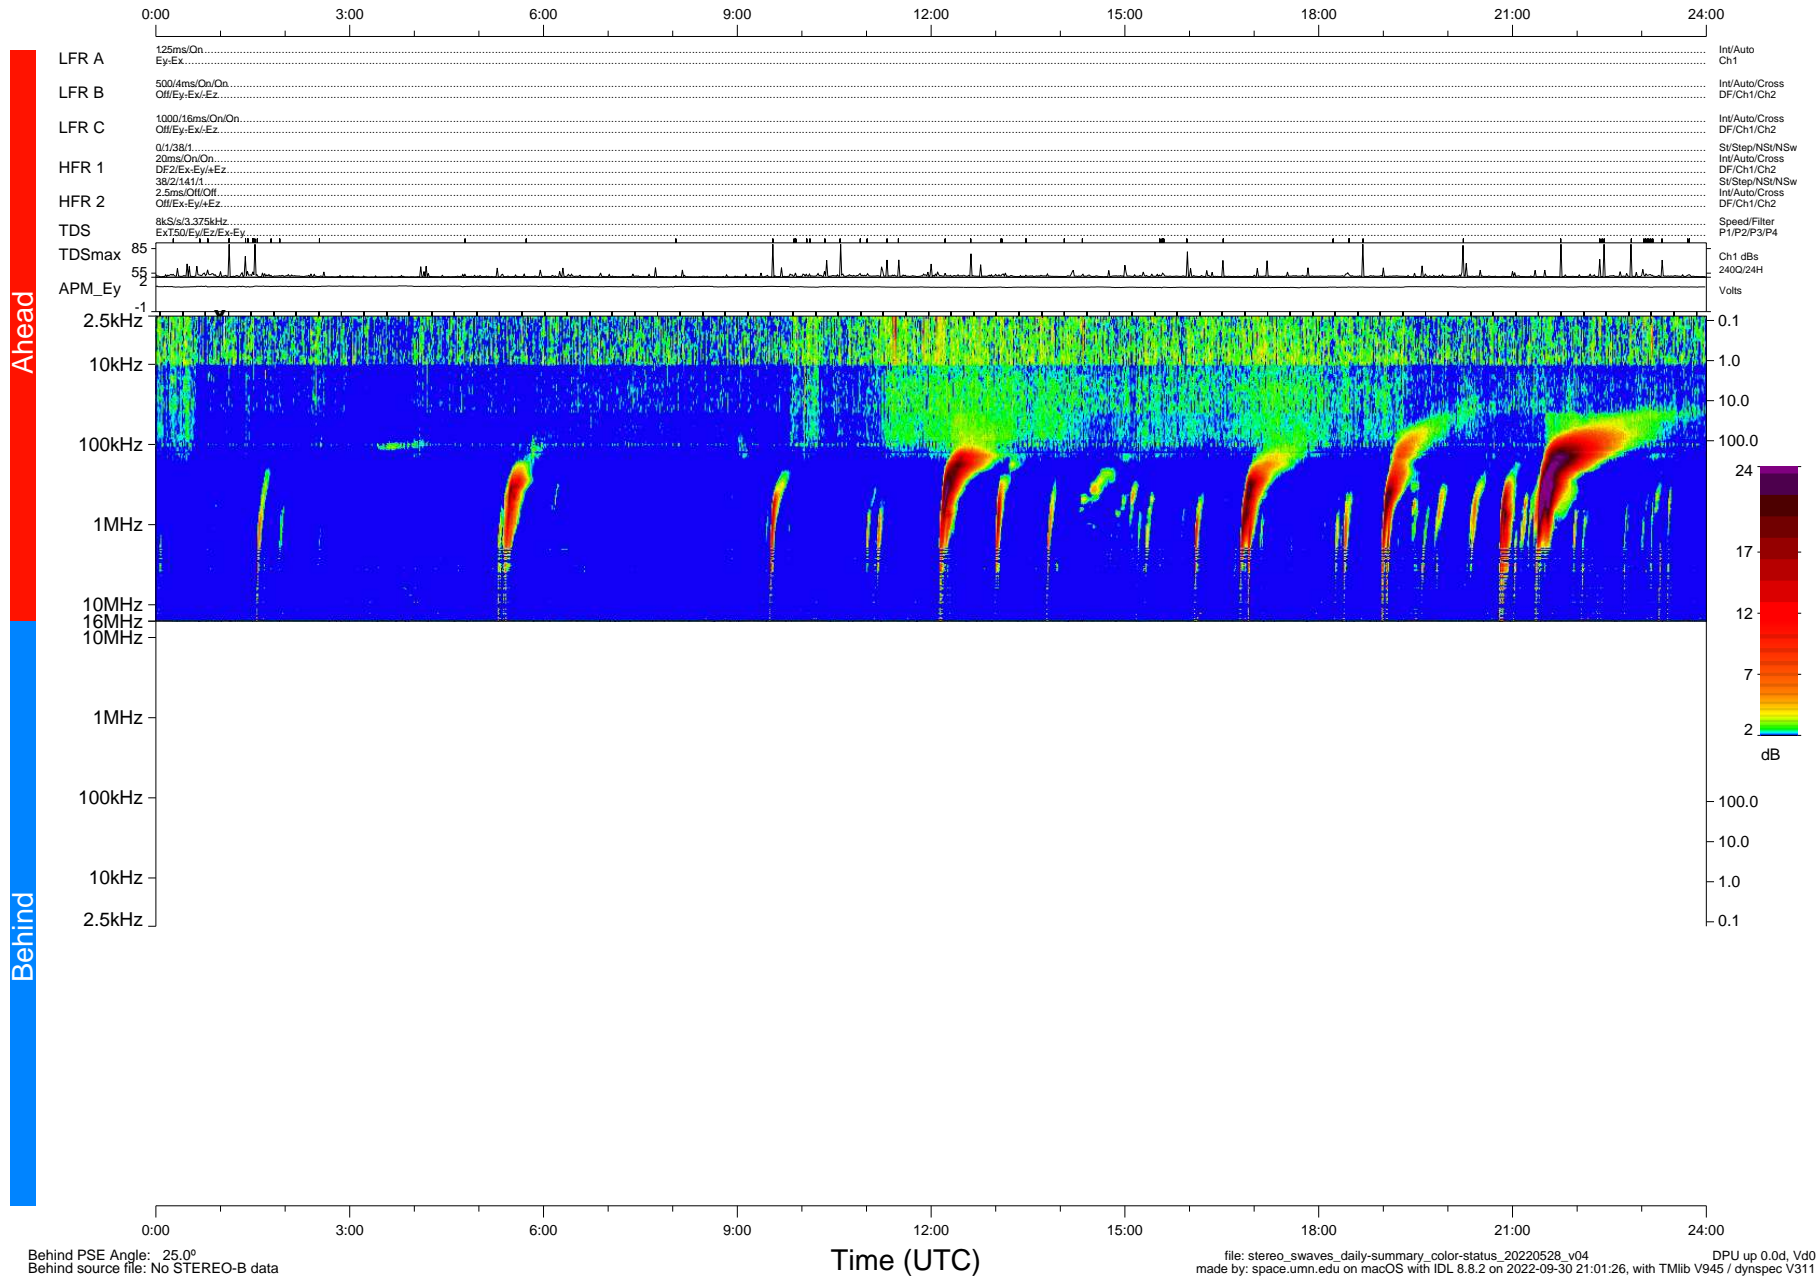

STEREO/WAVES Daily Summary - 28-May-2022 (DOY 148)

Ahead source file: swaves_ahead_2022_148_1_05.fin (Recovery: 100.0% HK, 88% Pkts)
 Ahead PSE Angle: -29.2°

DPU up 2516.9d, V412d40

Behind PSE Angle: 25.0°
 Behind source file: No STEREO-B data

file: stereo_swaves_daily-summary_color-status_20220528_v04
 made by: space.umn.edu on macOS with IDL 8.8.2 on 2022-09-30 21:01:26, with Tmlib V945 / dynspec V311
 DPU up 0.0d, Vd0