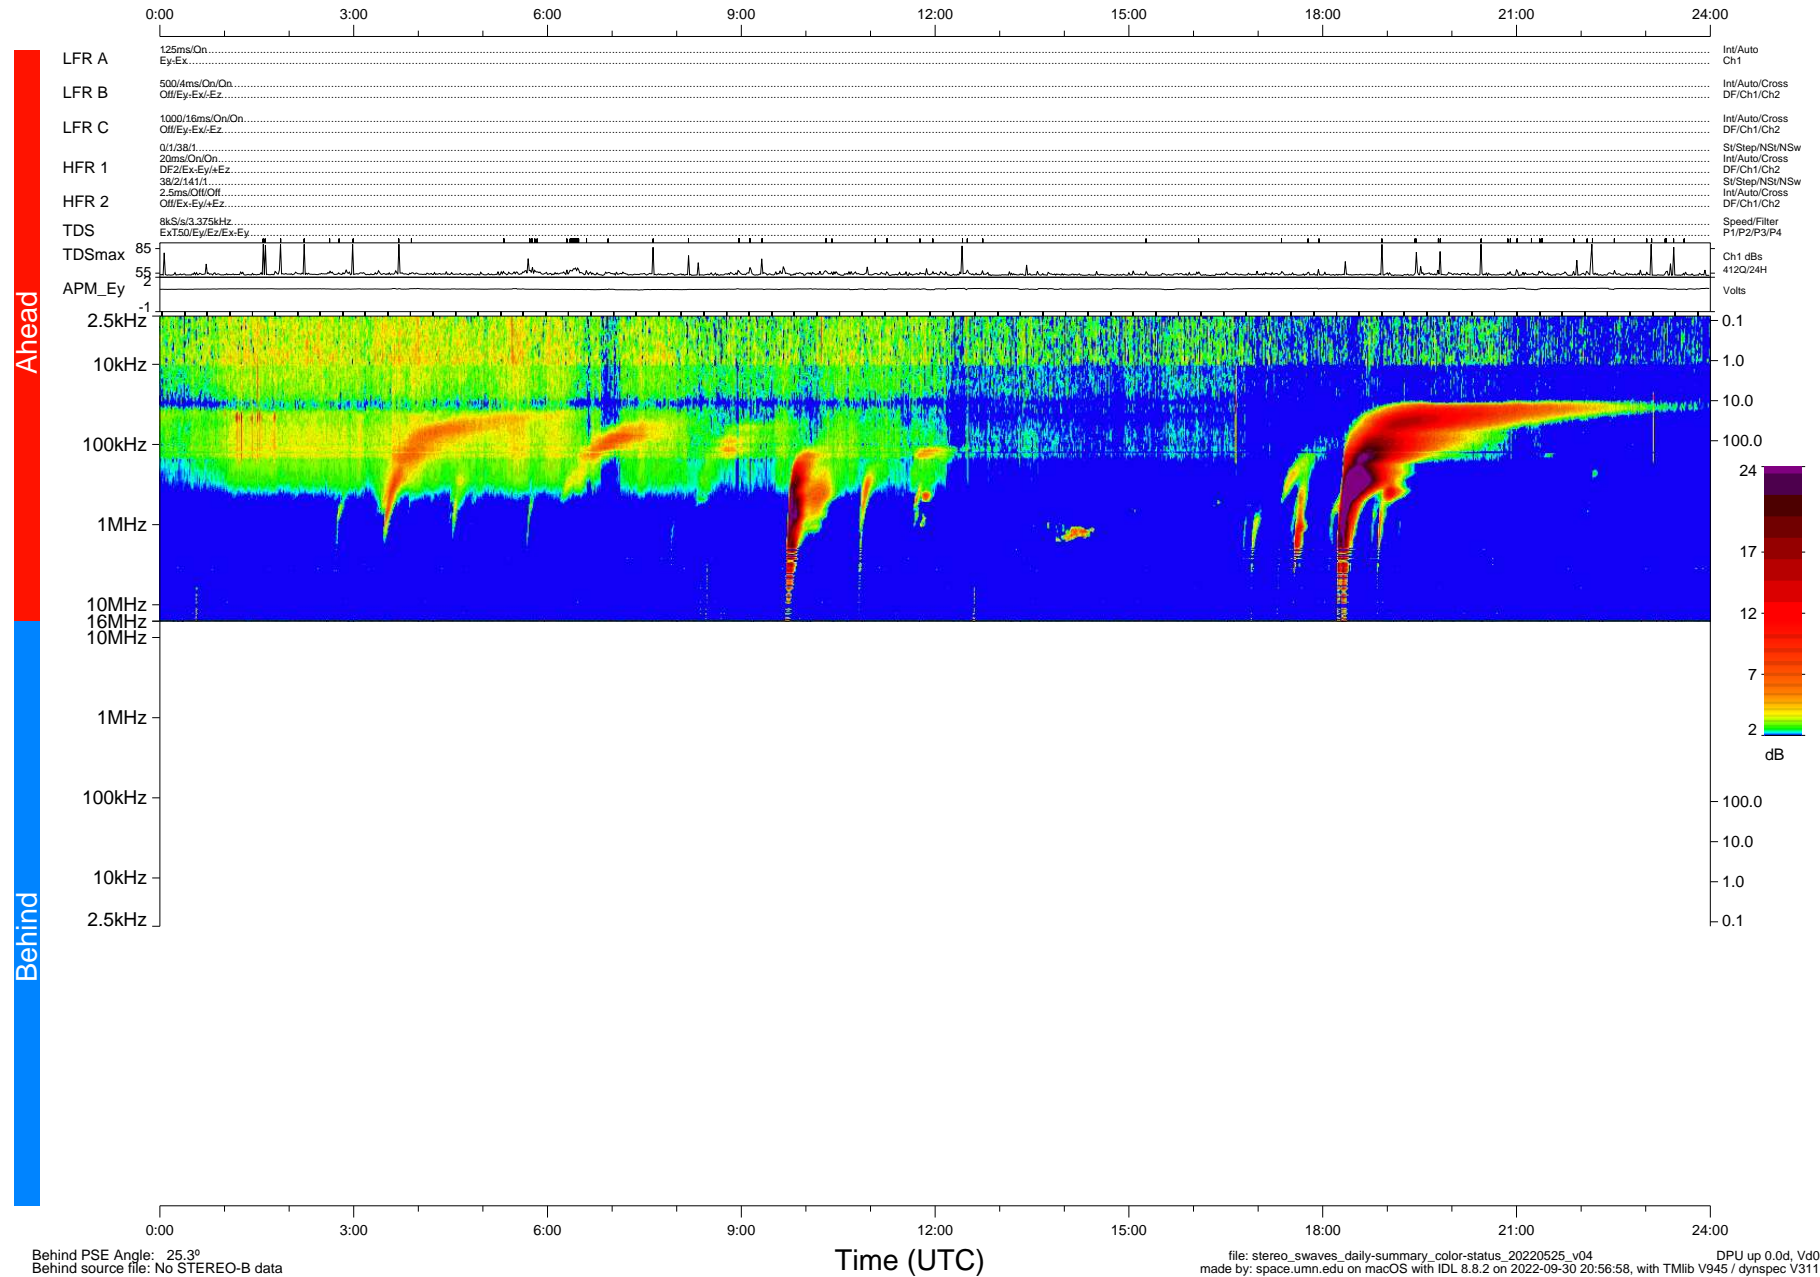

# STEREO/WAVES Daily Summary - 25-May-2022 (DOY 145)

Ahead source file: swaves\_ahead\_2022\_145\_1\_06.fin (Recovery: 100.0% HK, 113% Pkts)  
 Ahead PSE Angle: -29.4°

DPU up 2513.9d, V412d40

Behind PSE Angle: 25.3°  
 Behind source file: No STEREO-B data

Time (UTC)

file: stereo\_swaves\_daily-summary\_color-status\_20220525\_v04 DPU up 0.0d, Vd0  
 made by: space.umn.edu on macOS with IDL 8.8.2 on 2022-09-30 20:56:58, with Tlib V945 / dynspec V311