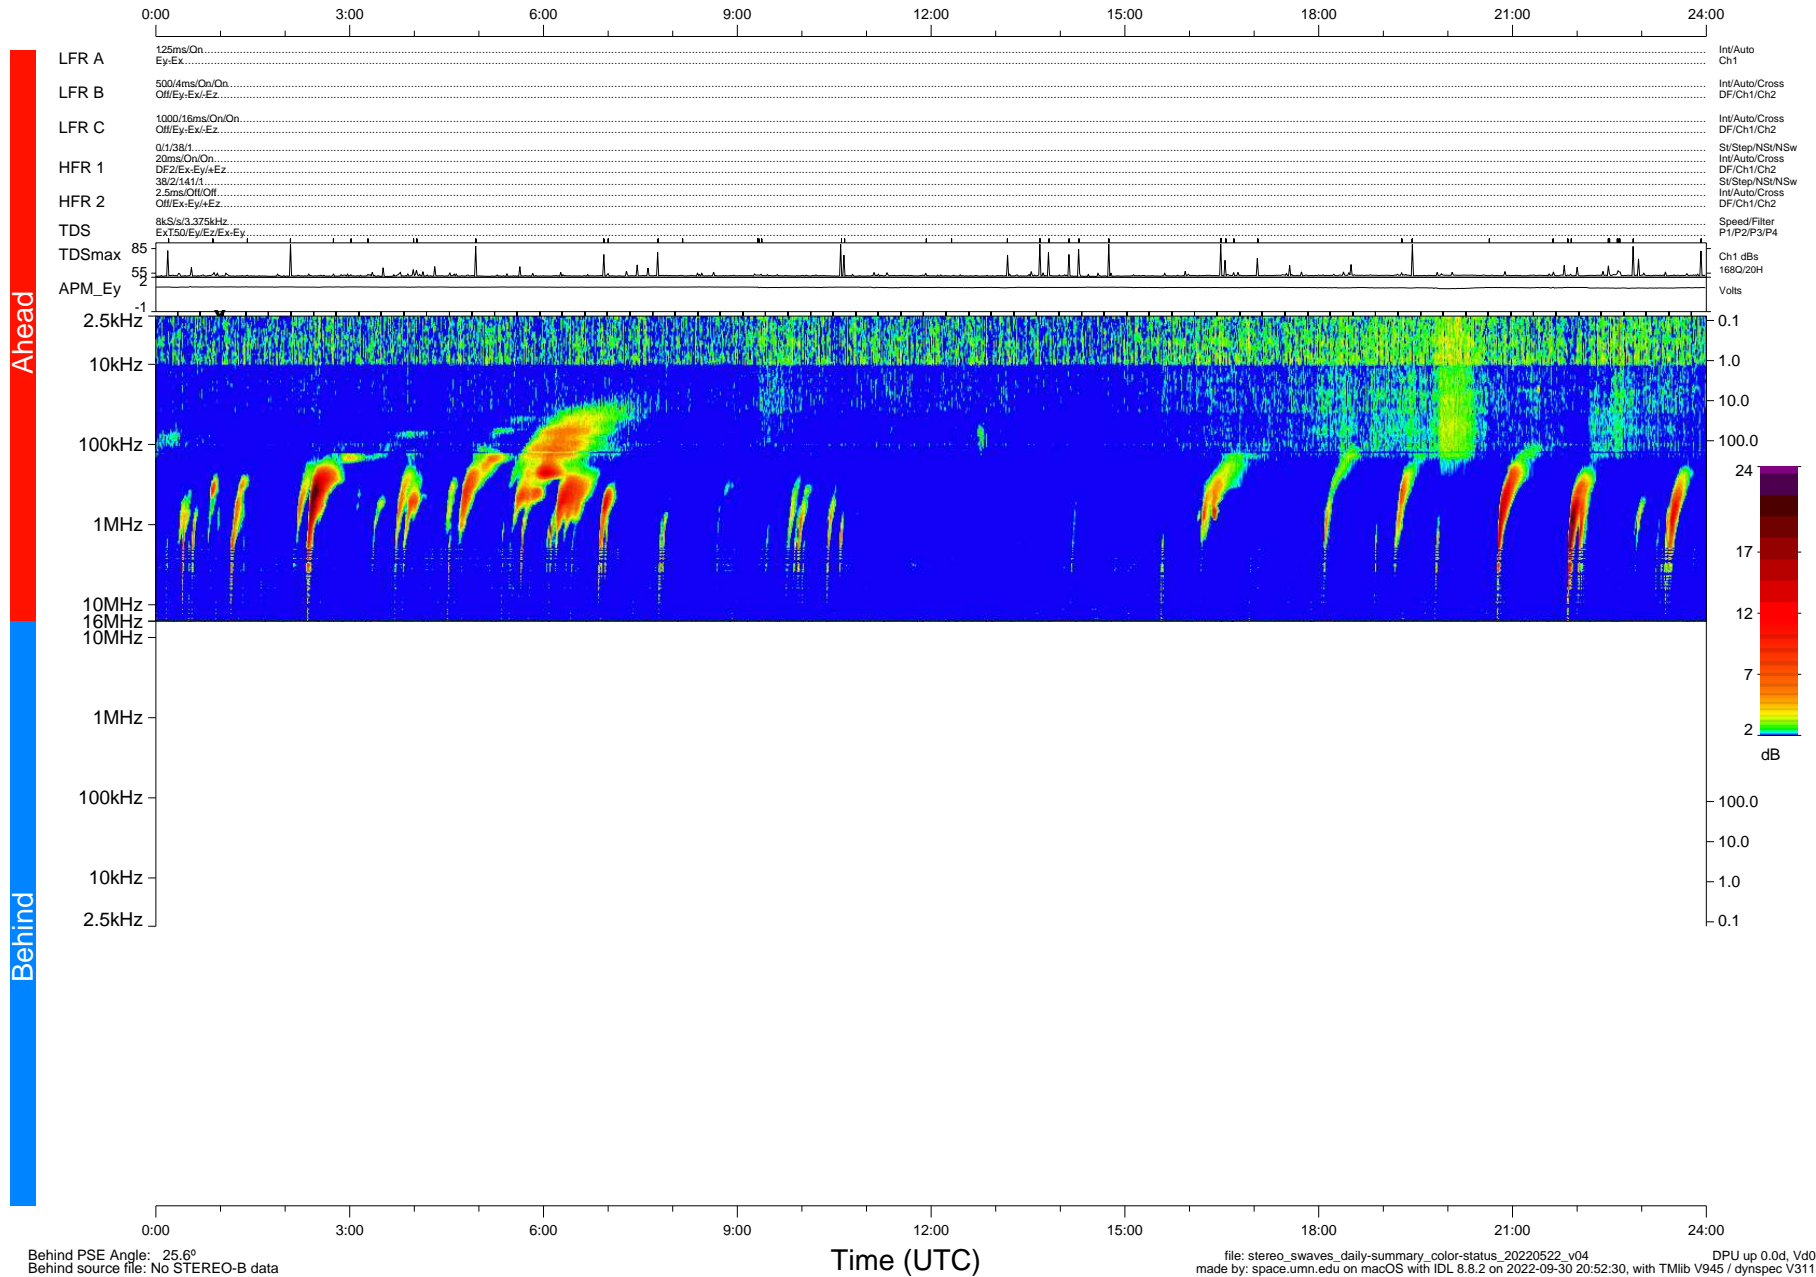

STEREO/WAVES Daily Summary - 22-May-2022 (DOY 142)

Ahead source file: swaves_ahead_2022_142_1_07.fin (Recovery: 100.0% HK, 76% PKts)
 Ahead PSE Angle: -29.7°

DPU up 2510.9d, V412d40

Behind PSE Angle: 25.6°
 Behind source file: No STEREO-B data

file: stereo_swaves_daily-summary_color-status_20220522_v04
 made by: space.umn.edu on macOS with IDL 8.8.2 on 2022-09-30 20:52:30, with Tlib V945 / dynspec V311
 DPU up 0.0d, Vd0