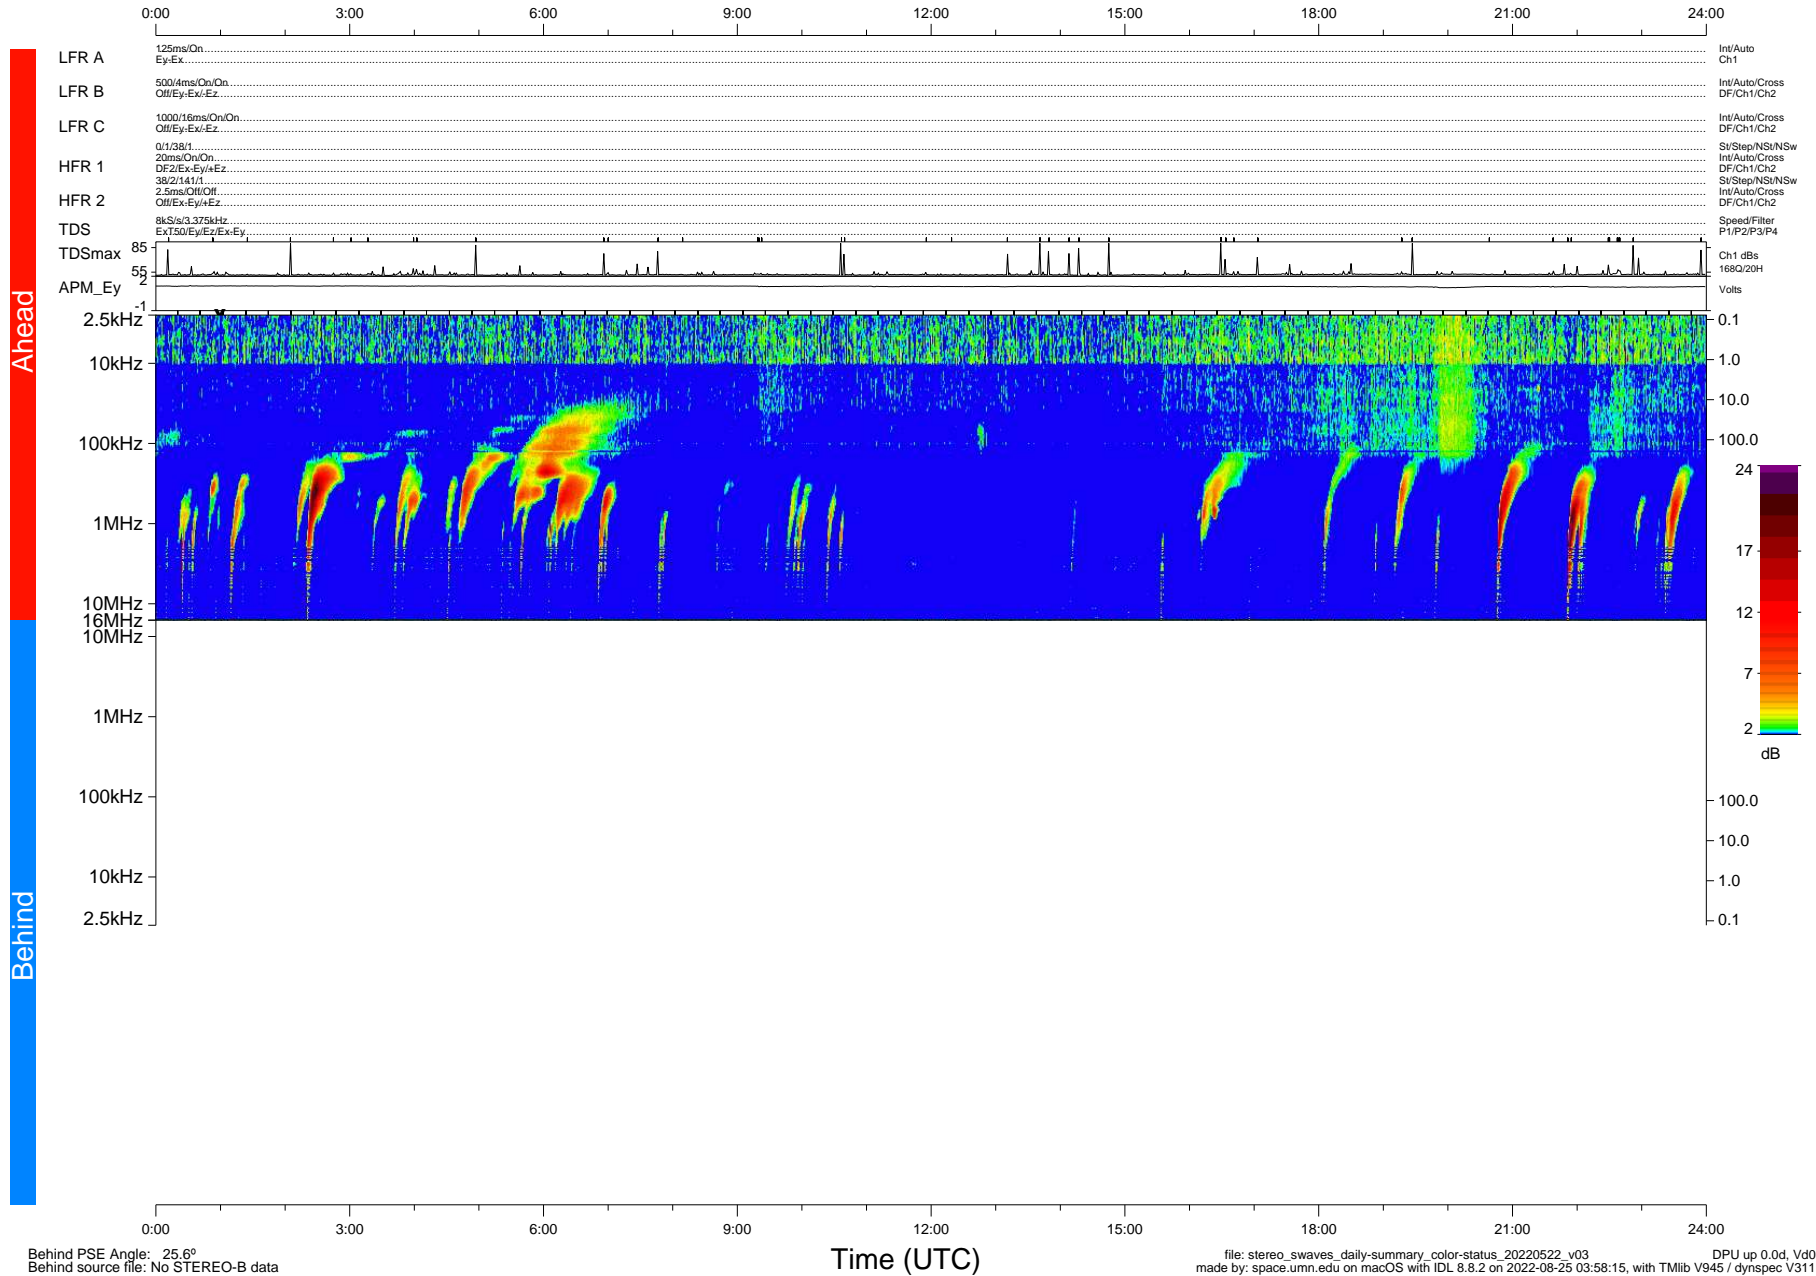

STEREO/WAVES Daily Summary - 22-May-2022 (DOY 142)

Ahead source file: swaves_ahead_2022_142_1_07.fin (Recovery: 100.0% HK, 76% PKts)
 Ahead PSE Angle: -29.7°

DPU up 2510.9d, V412d40

Behind PSE Angle: 25.6°
 Behind source file: No STEREO-B data

file: stereo_swaves_daily-summary_color-status_20220522_v03
 made by: space.umn.edu on macOS with IDL 8.8.2 on 2022-08-25 03:58:15, with Tlib V945 / dynspec V311
 DPU up 0.0d, Vd0