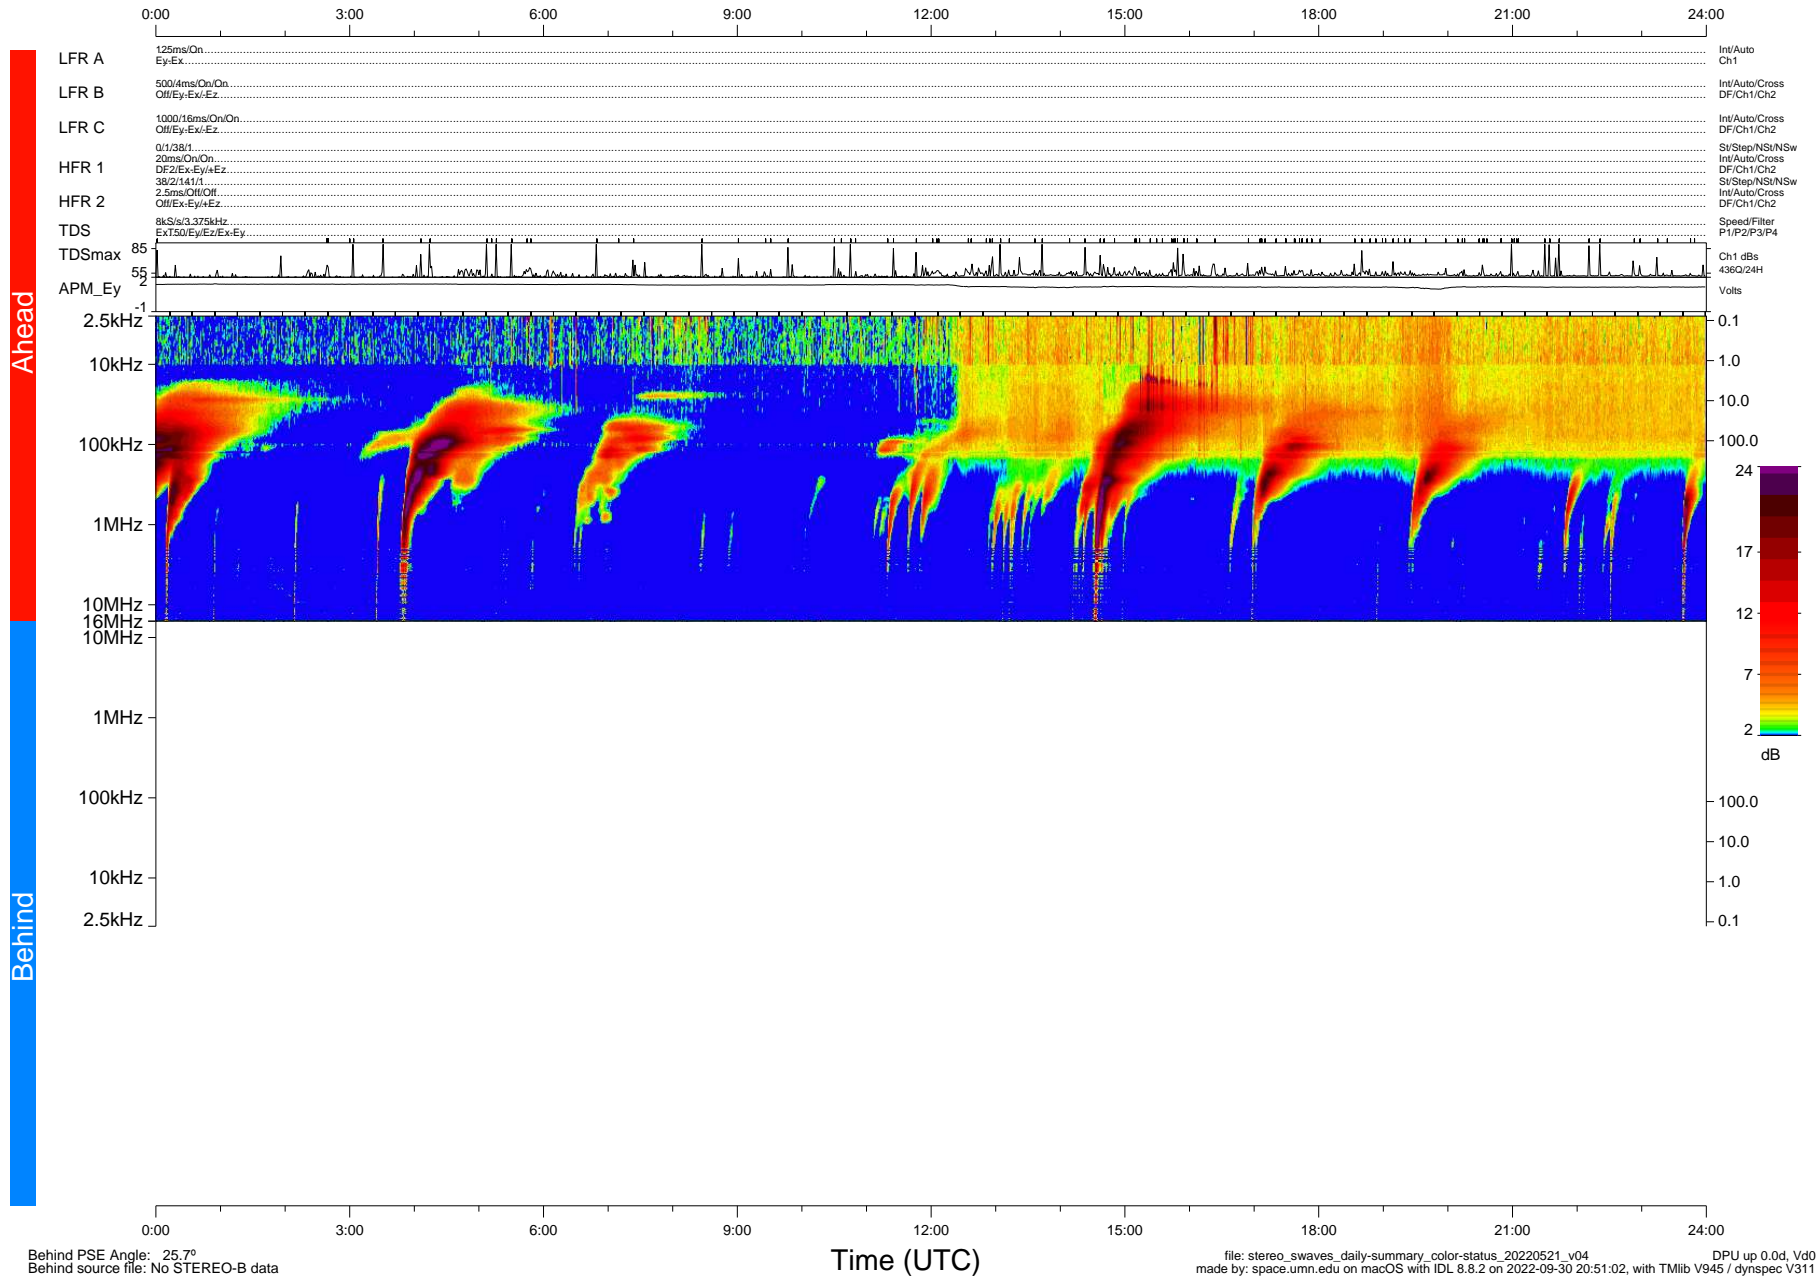

# STEREO/WAVES Daily Summary - 21-May-2022 (DOY 141)

Ahead source file: swaves\_ahead\_2022\_141\_1\_06.fin (Recovery: 100.0% HK, 116% Pkts)  
 Ahead PSE Angle: -29.7°

DPU up 2509.9d, V412d40

Behind PSE Angle: 25.7°  
 Behind source file: No STEREO-B data

file: stereo\_swaves\_daily-summary\_color-status\_20220521\_v04  
 made by: space.umn.edu on macOS with IDL 8.8.2 on 2022-09-30 20:51:02, with Tlib V945 / dynspec V311  
 DPU up 0.0d, Vd0