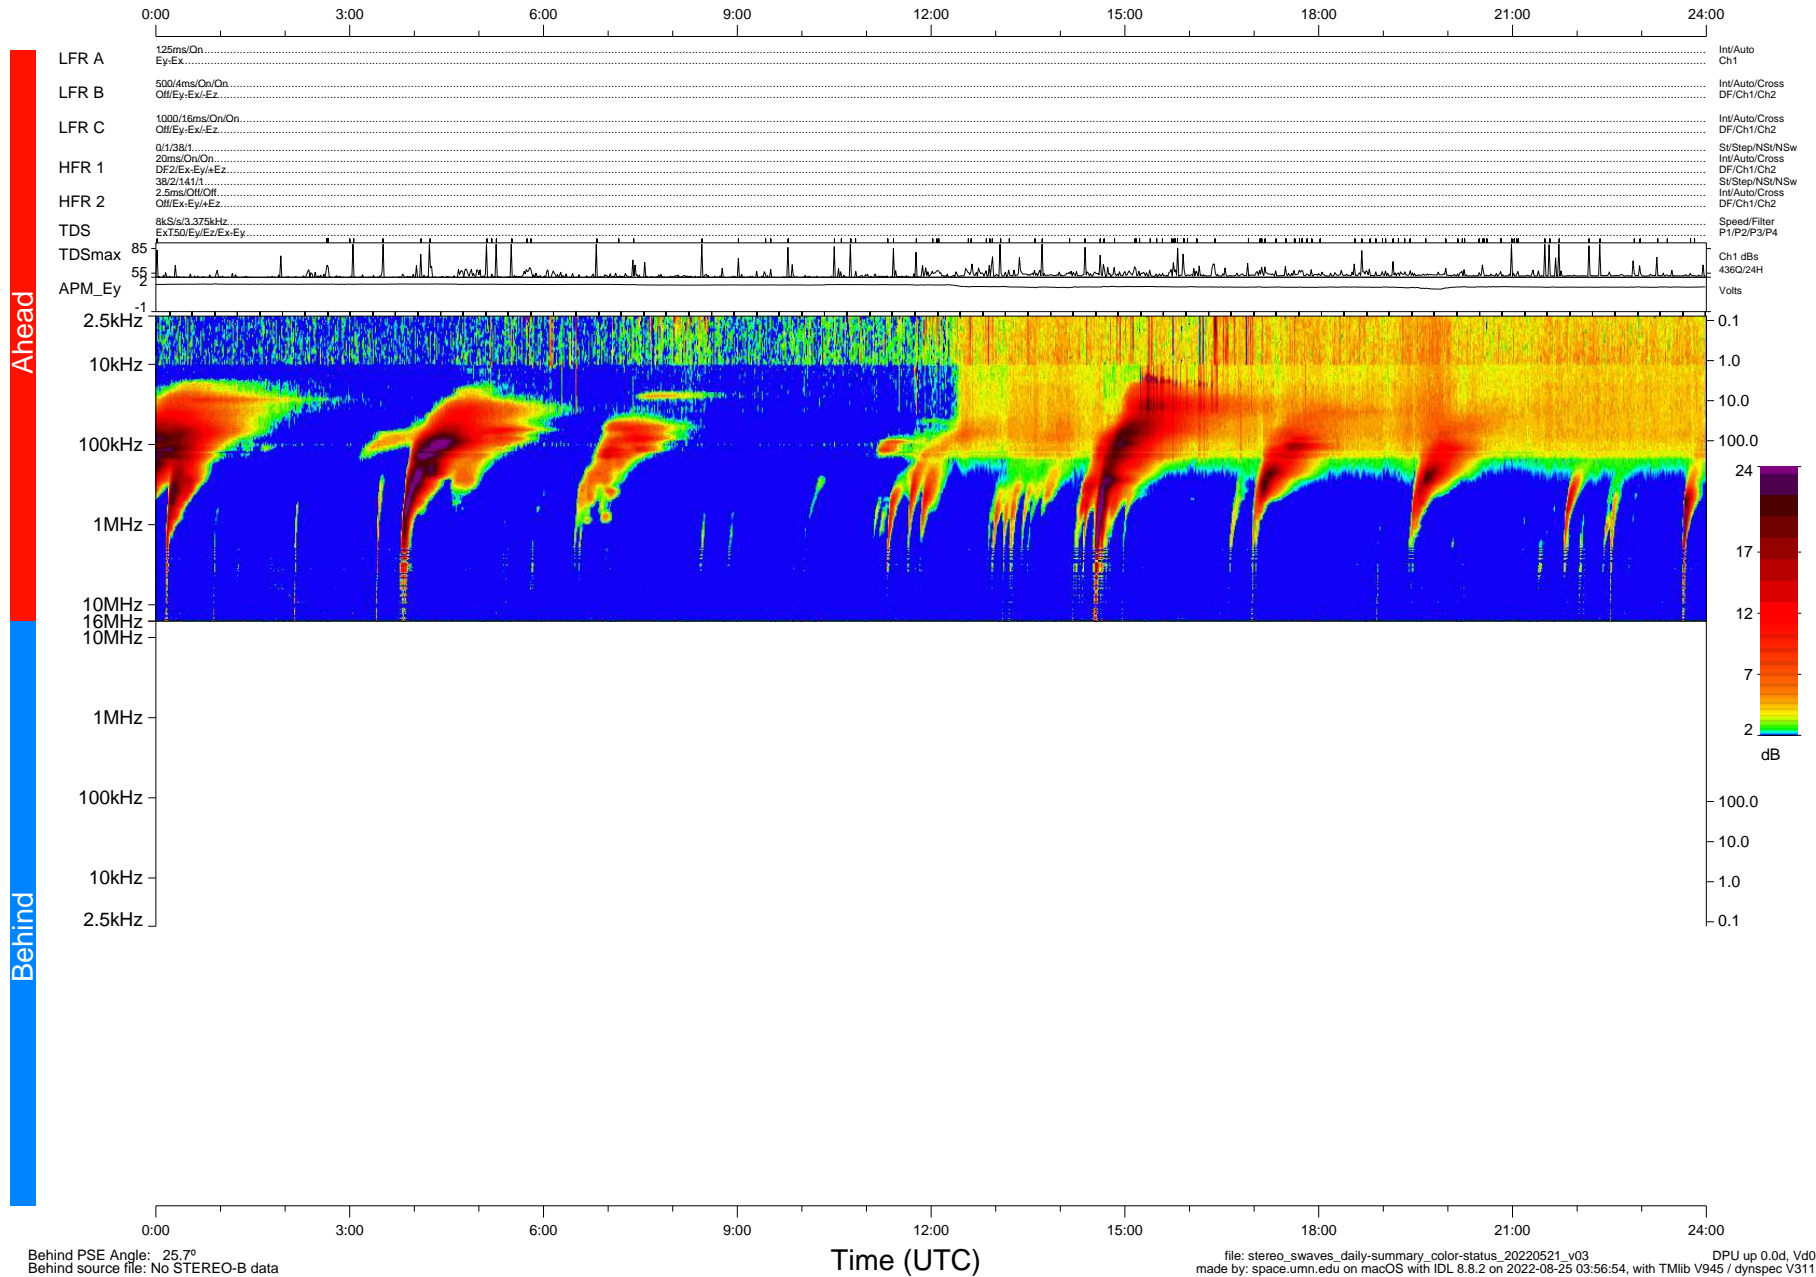

STEREO/WAVES Daily Summary - 21-May-2022 (DOY 141)

Ahead source file: swaves_ahead_2022_141_1_06.fin (Recovery: 100.0% HK, 116% Pkts)
 Ahead PSE Angle: -29.7°

DPU up 2509.9d, V412d40

Behind PSE Angle: 25.7°
 Behind source file: No STEREO-B data

file: stereo_swaves_daily-summary_color-status_20220521_v03
 made by: space.umn.edu on macOS with IDL 8.8.2 on 2022-08-25 03:56:54, with Tlib V945 / dynspec V311
 DPU up 0.0d, Vd0