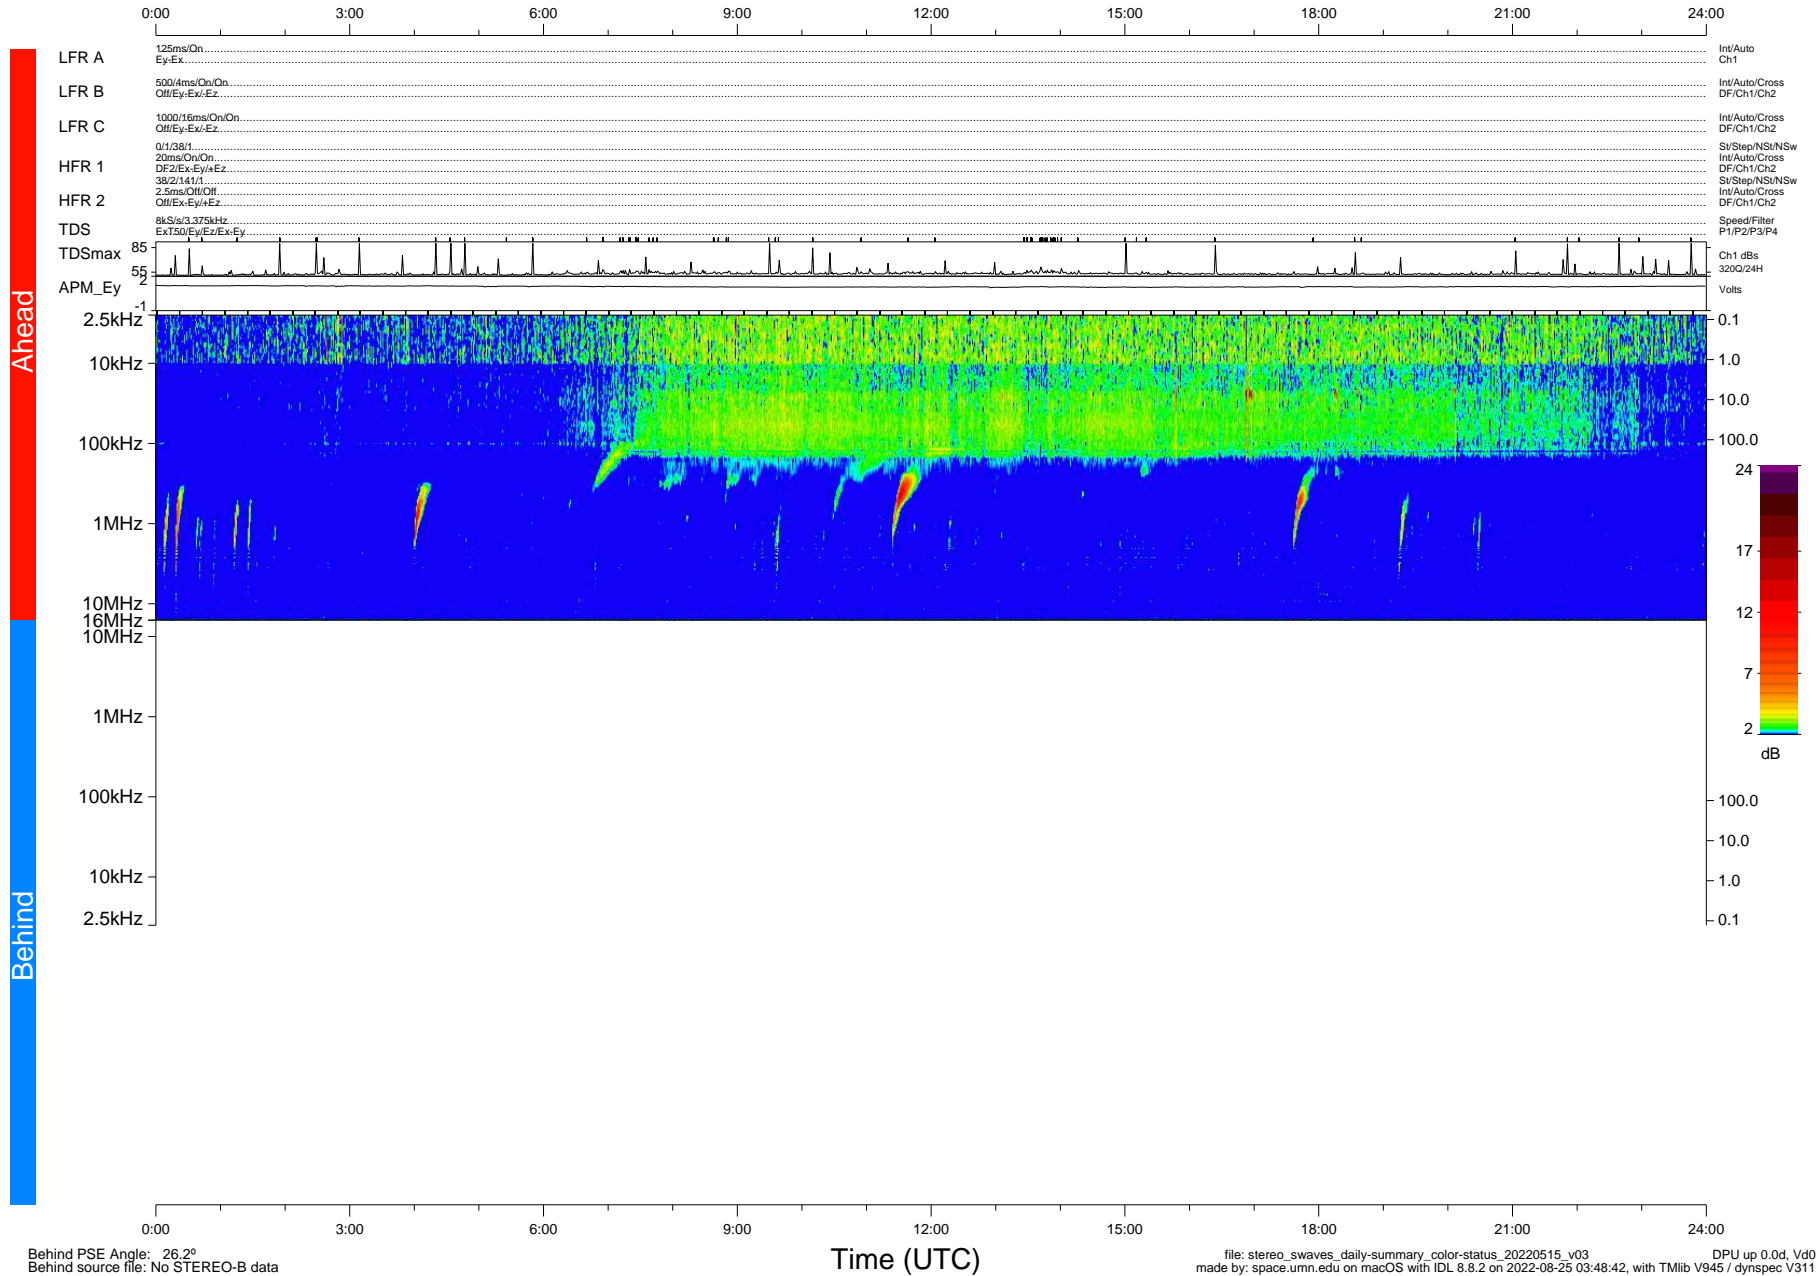

STEREO/WAVES Daily Summary - 15-May-2022 (DOY 135)

Ahead source file: swaves_ahead_2022_135_1_06.fin (Recovery: 100.0% HK, 99% Pkts)
Ahead PSE Angle: -30.3°

DPU up 2503.9d, V412d40

Behind PSE Angle: 26.2°
Behind source file: No STEREO-B data